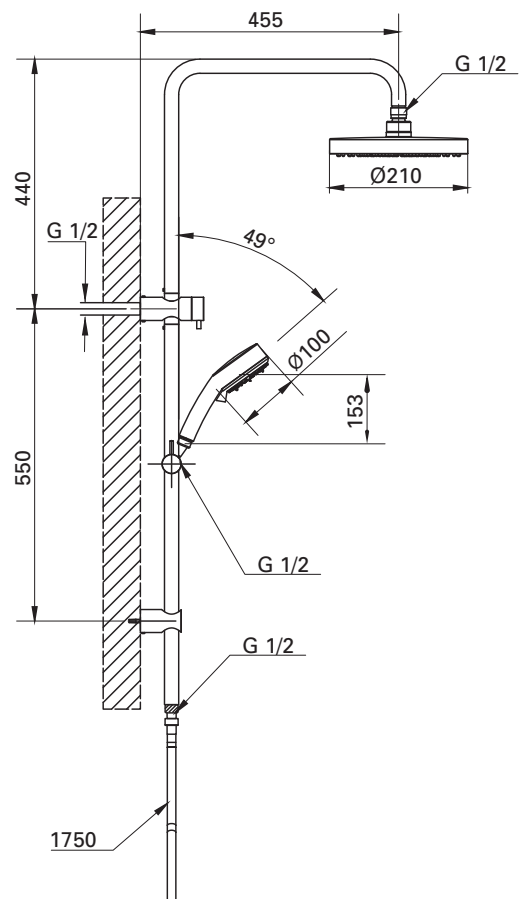

Product Description:

Tempesta Cosmopolitan Twin Shower System

Standard specification:

New Tempesta Cosmopolitan 100 hand piece
4 sprays

GROHE Rain O², Rain, Massage & Jet

GROHE EcoJoy® 7.5 Litres per minute 4 STAR WELS

DreamSpray® 4+ spray patterns

GROHE CoolTouch®

GROHE StarLight® chrome finish

SpeedClean anti-lime system

Inner WaterGuide for a longer life

Twistfree to prevent hose from twisting Tempesta
Cosmopolitan 200mm overhead shower

Suitable for instantaneous Heater

Min recommended pressure 100Kpa

Dual Check valves included for Backflow prevention