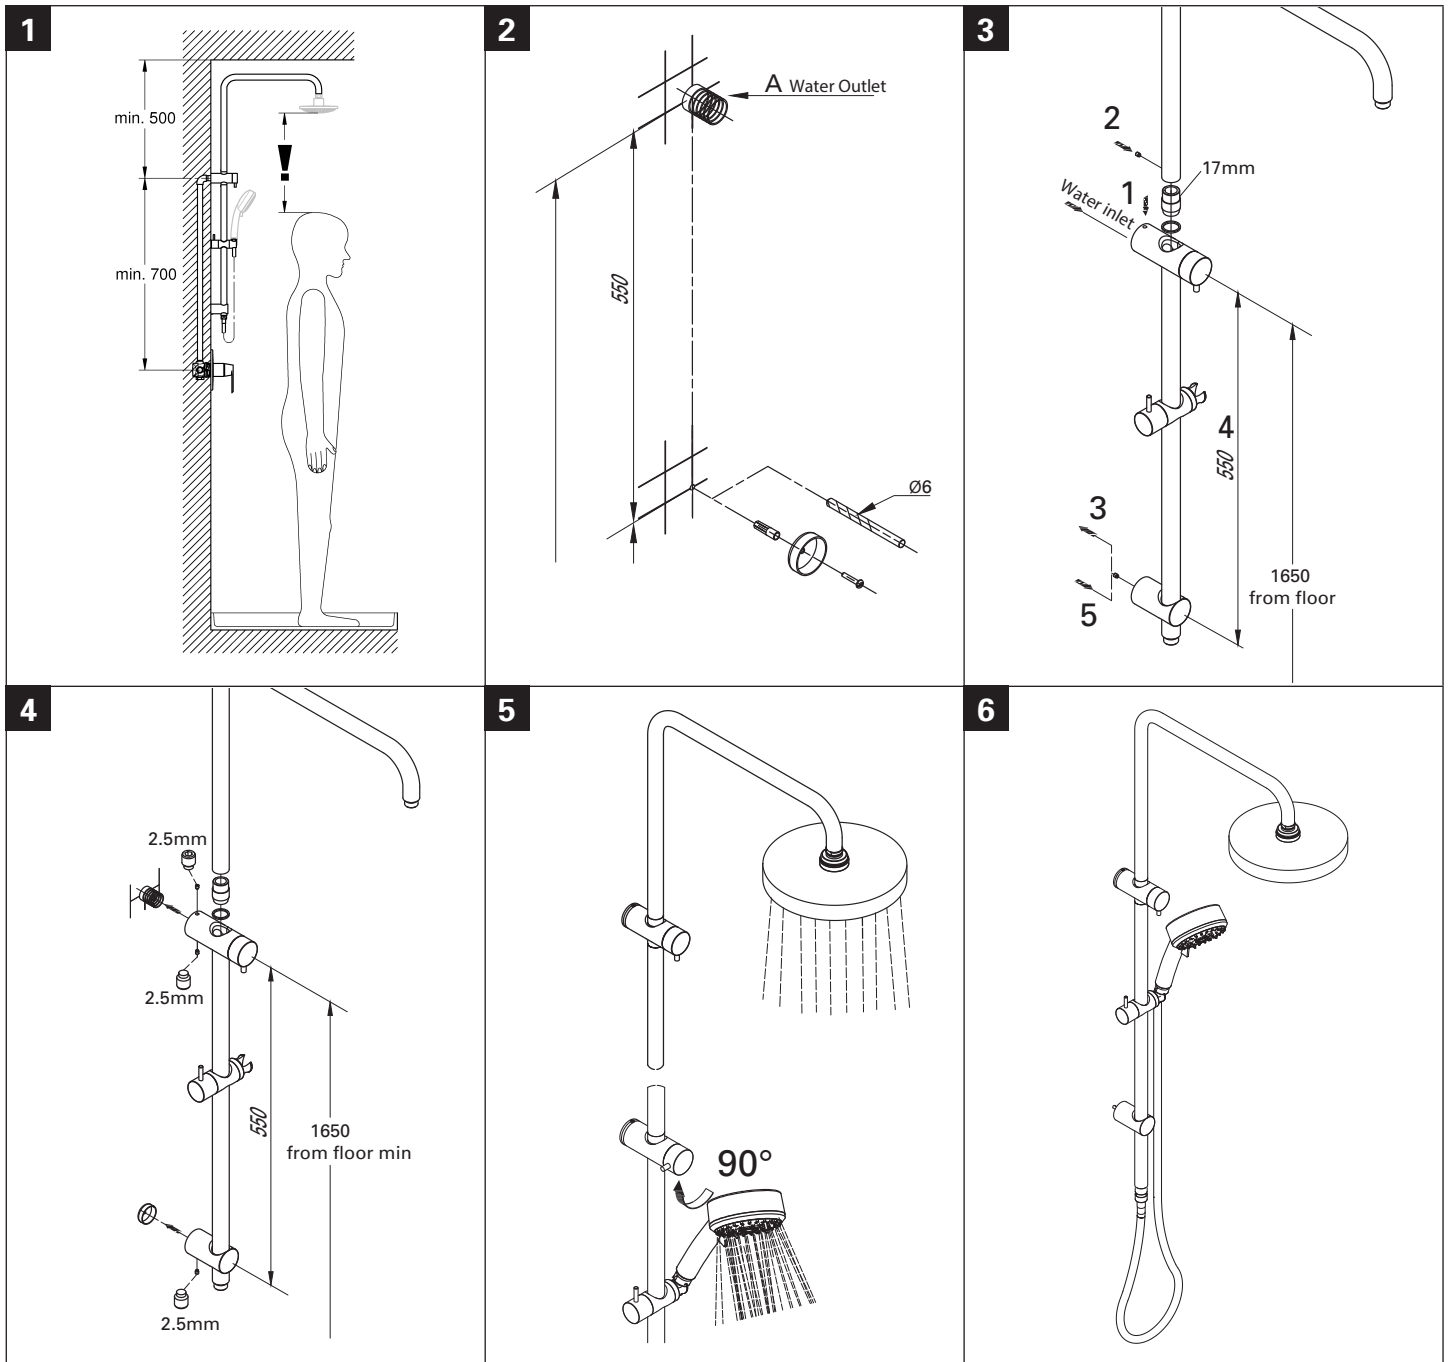

Installation Instructions

This shower is suitable for use with high pressure water applications. Using this product in conjunction with gravity-fed water heaters, low and unequal pressure supply systems, tempering valves & thermostatic mixing valves may result in unsatisfactory performance.

Suitable for High Pressure applications 150kPa – 500kPa

Care must be taken by the installing tradesperson to ensure connecting threads do not damage the flow controller when installing this product.

The installation tradesperson must ensure they install this product in accordance with AS/NZS 3500 and all other relating AS/NZS regulations that apply to the installation of this product.

Maximum static pressure of 500kPa.

For applications where 500kPa static pressure is exceeded, a suitably certified pressure limiting valve must be installed to prevent high pressure damaging this product.

Care

For directions on the care of this fitting, please refer to the accompanying care instructions.