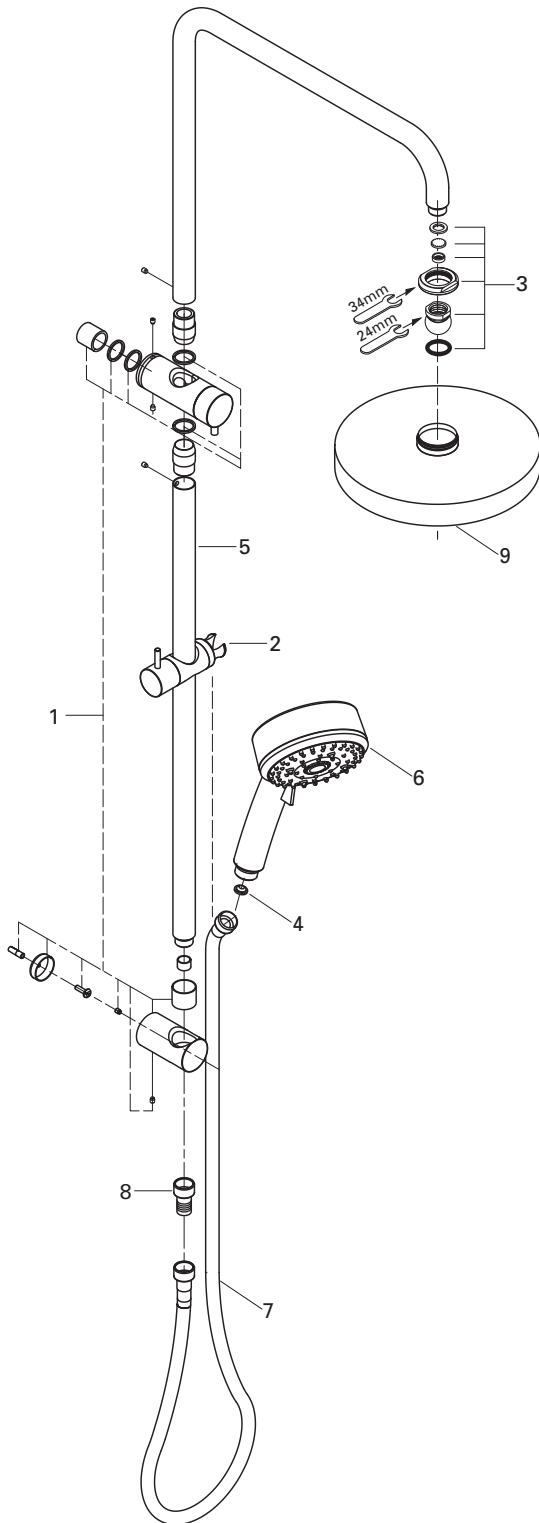

## Care

For directions on the care of this fitting, please refer to the accompanying care instructions.

# TEMPESTA COSMOPOLITAN

Twin shower system

MODEL #26609000

Spare Parts

Pure Freude  
an Wasser

Pos No	Product Description	Order No	Units per package
1	Wall brackets	48245000	1
2	Glide element / slider	48177000	1
3	Spare part set	45933000	1
4	Dirt Strainer	0700200M	1
5	Twin retrofit rail	26167000	1
6	Tempesta Hand set	27573002	1
7	Silverflex hose	28388000	1
8	Check valve	1416500M	1
9	Overhead Tempesta 200mm shower	27541001	1