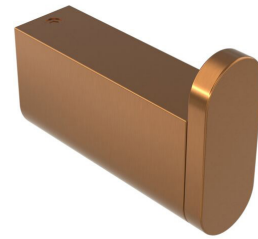

mizu

Mizu Soothe Robe Hook Brushed Bronze

2269428

SPECIFICATIONS	
Recommended Use	Domestic;Hotel;Commercial
Colour Finish	Brushed Bronze
Primary Material	Brass
WARRANTY	
Replacement Only - Domestic Use (Years)	10
Parts Replacement Only (Years)	1
<i>Please refer to Warranty Page for full Terms and Conditions</i>	