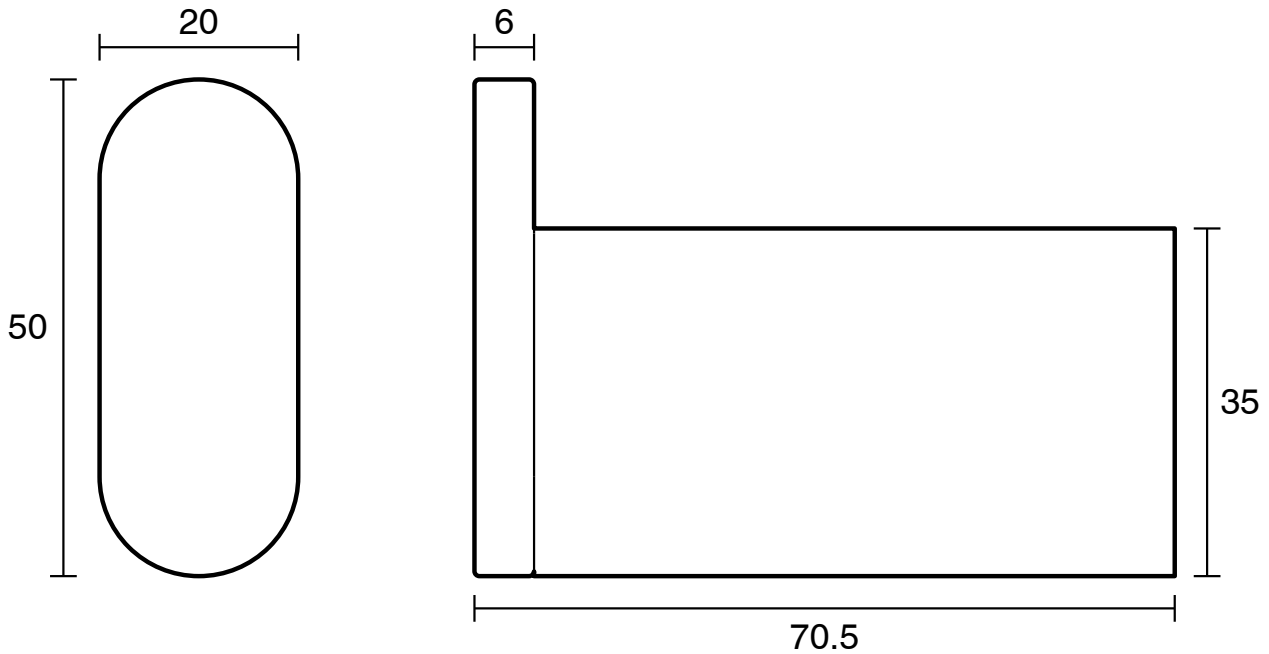

mizu

Mizu Soothe Robe Hook Brushed Bronze

2269428

SPECIFICATIONS	
Recommended Use	Domestic;Hotel;Commercial
Colour Finish	Brushed Bronze
Primary Material	Brass
WARRANTY	
Replacement Only - Domestic Use (Years)	10
Parts Replacement Only (Years)	1
<i>Please refer to Warranty Page for full Terms and Conditions</i>	