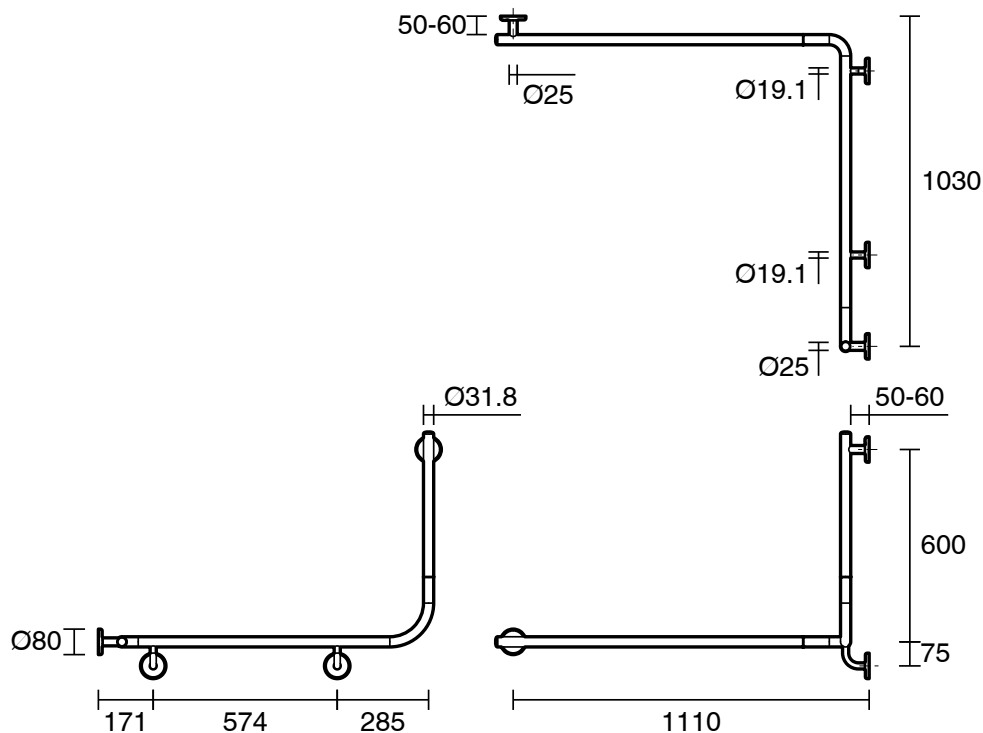

mizu

Mizu Drift 1110 x 1030 x 600 x 90 Degree Accessible Grab Rail Modular Left Hand Brushed Stainless Steel

2266549

SPECIFICATIONS

Recommended Use	Domestic, Hotel & Commercial
Colour	Brushed Stainless Steel
Material	304 grade (18/8) stainless steel
Weight Capacity	113 kg
Fixings	Double

WARRANTY

Replacement Only - Domestic Use	20 Years
Parts Replacement Only	12 Months
<i>Please refer to Warranty Page for full Terms and Conditions</i>	

Dimensions are nominal measurements only.

CLEANING RECOMMENDATIONS:

We recommend the use of soapy water or approved cleaners. This product should not be cleaned with abrasive materials. Damage caused by any improper treatment is not covered by the product warranty. Refer to Warranty Conditions

Disclaimer: Products in this specification manual must by regulation be installed by licensed and registered trade people. The manufacturer/distributor reserves the right to vary specifications or delete models from their range without prior notification. Dimensions are nominal measurements only. Dimensions and set-outs listed are correct at time of publication however the manufacturer/distributor takes no responsibility for printing errors.

To see the complete Mizu range go to
www.reece.com.au