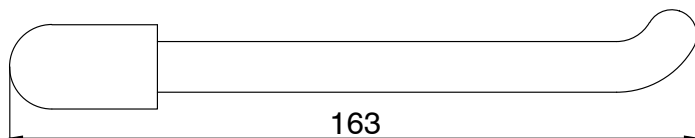

Mizu Soothe Toilet Roll Holder Brushed Brass

2266084

SPECIFICATIONS	
Recommended Use	Domestic;Hotel;Commercial
Colour Finish	Brushed Brass
Primary Material	Brass
WARRANTY	
Replacement Only - Domestic Use (Years)	10
Parts Replacement Only (Years)	1
<i>Please refer to Warranty Page for full Terms and Conditions</i>	