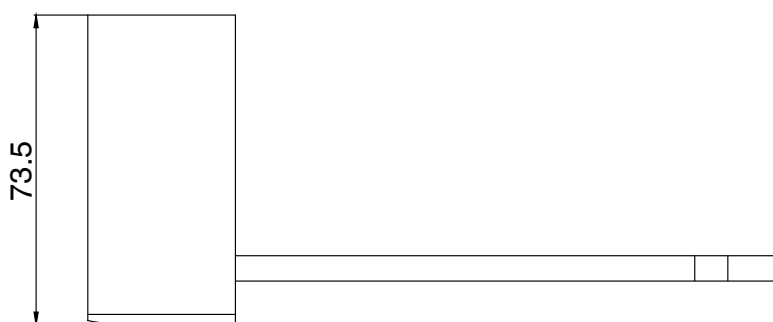

Mizu Soothe Toilet Roll Holder Brushed Brass

2266084

SPECIFICATIONS	
Recommended Use	Domestic;Hotel;Commercial
Colour Finish	Brushed Brass
Primary Material	Brass
WARRANTY	
Replacement Only - Domestic Use (Years)	10
Parts Replacement Only (Years)	1
<i>Please refer to Warranty Page for full Terms and Conditions</i>	