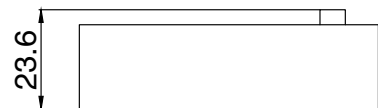

Mizu Soothe Toilet Roll Holder Brushed Brass

2266084

SPECIFICATIONS	
Recommended Use	Domestic;Hotel;Commercial
Colour Finish	Brushed Brass
Primary Material	Brass
WARRANTY	
Replacement Only - Domestic Use (Years)	10
Parts Replacement Only (Years)	1
<i>Please refer to Warranty Page for full Terms and Conditions</i>	