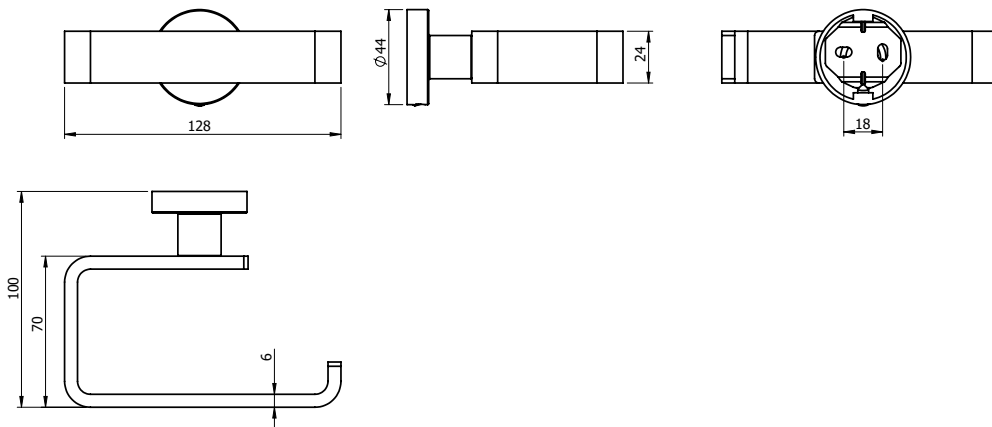

Milli Marle Edit Toilet Roll Holder Brushed Gunmetal

9510638

SPECIFICATIONS

Recommended Use	Domestic, Hotel & Commercial
Colour	Brushed Gunmetal
Material	Aluminium

WARRANTY

Replacement Only - Domestic Use 15 Years

Please refer to Warranty Page for full Terms and Conditions

Dimensions are nominal measurements only.

CLEANING RECOMMENDATIONS:

We recommend the use of soapy water or approved cleaners. This product should not be cleaned with abrasive materials. Damage caused by any improper treatment is not covered by the product warranty. Refer to Warranty Conditions

Disclaimer: Products in this specification manual must by regulation be installed by licensed and registered trade people. The manufacturer/distributor reserves the right to vary specifications or delete models from their range without prior notification. Dimensions are nominal measurements only. Dimensions and set-outs listed are correct at time of publication however the manufacturer/distributor takes no responsibility for printing errors.

Published 25/03/2022

To see the complete Milli range go to
www.reece.com.au