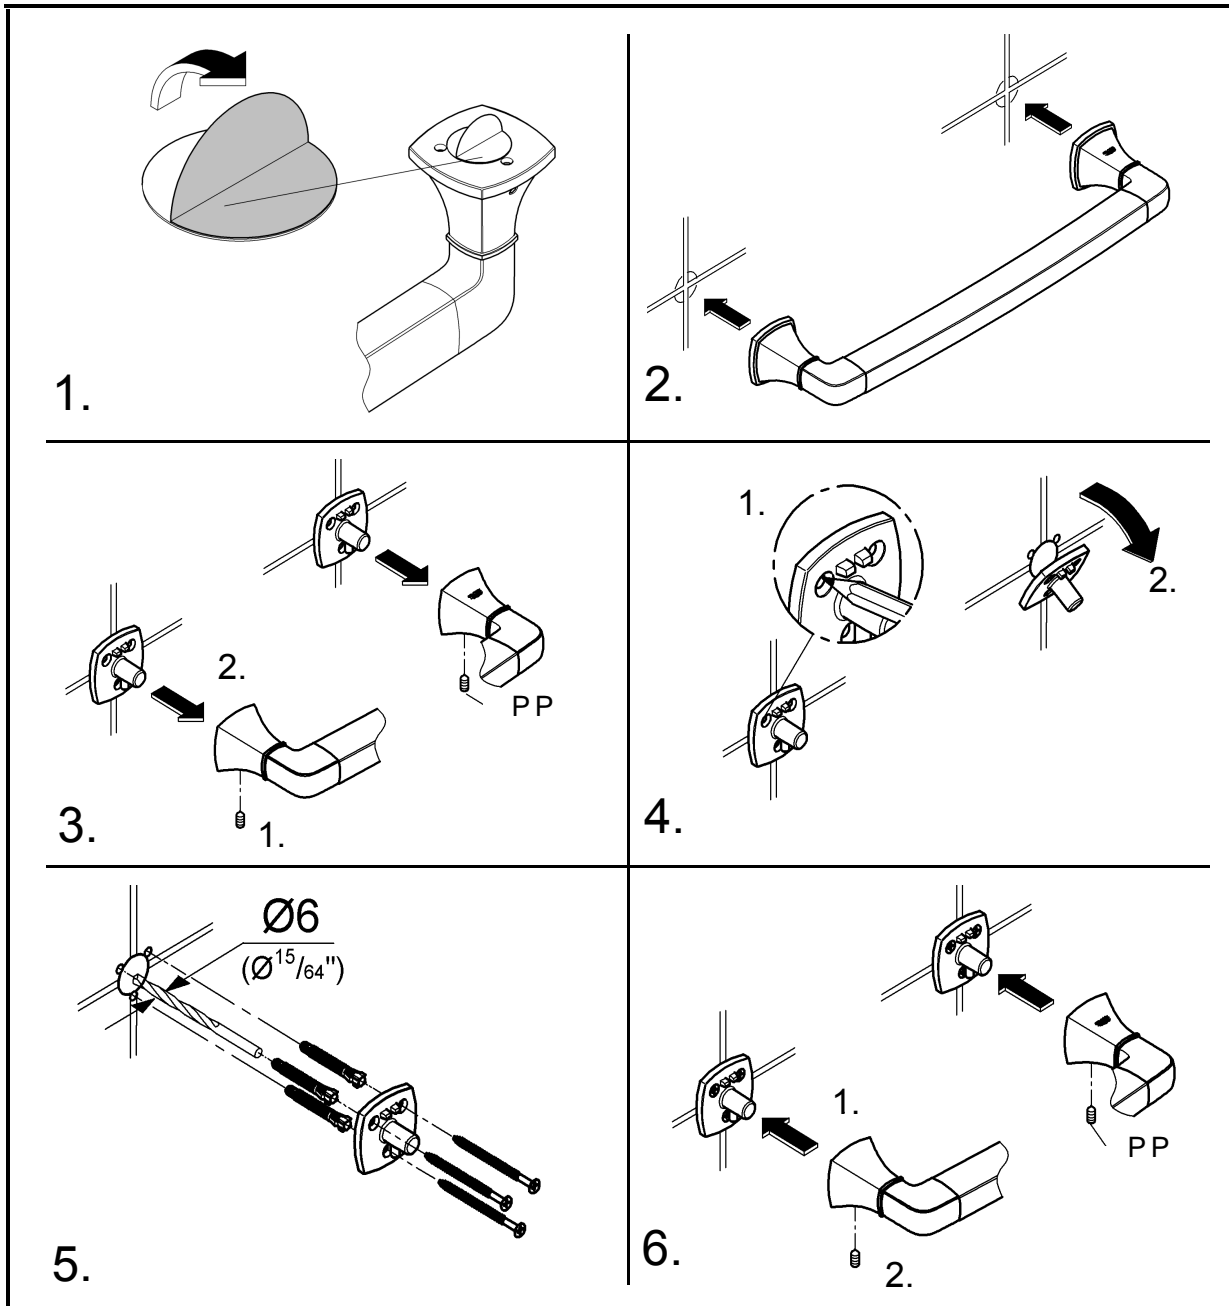

GRANDERA
SINGLE TOWEL RAIL 600MM
MODEL #40629000

Pure Freude
an Wasser

Product Specifications

Product Description:

Grandera
Towel rail 600 mm

GROHE StarLight® chrome finish

Installation instructions

Installation Instructions

When installing bathroom accessories please ensure all fixings are installed for maximum stability.

Care

For directions on the care of this fitting, please refer to the accompanying care instructions.

48166000