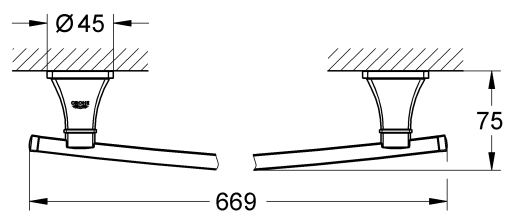

GRANDERA
SINGLE TOWEL RAIL 600MM
MODEL #40629000

Pure Freude
an Wasser

Product Specifications

Product Description:

Grandera
Towel rail 600 mm

GROHE StarLight® chrome finish

Installation instructions

Installation Instructions