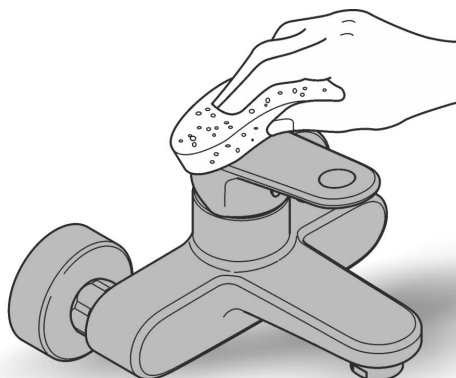

GRANDERA
SINGLE TOWEL RAIL 600MM
MODEL #40629000

Pure Freude
an Wasser

Product Specifications

Product Description:

Grandera
Towel rail 600 mm

GROHE StarLight® chrome finish

Installation instructions

Installation Instructions

When installing bathroom accessories please ensure all fixings are installed for maximum stability.

Care

For directions on the care of this fitting, please refer to the accompanying care instructions.

48166000