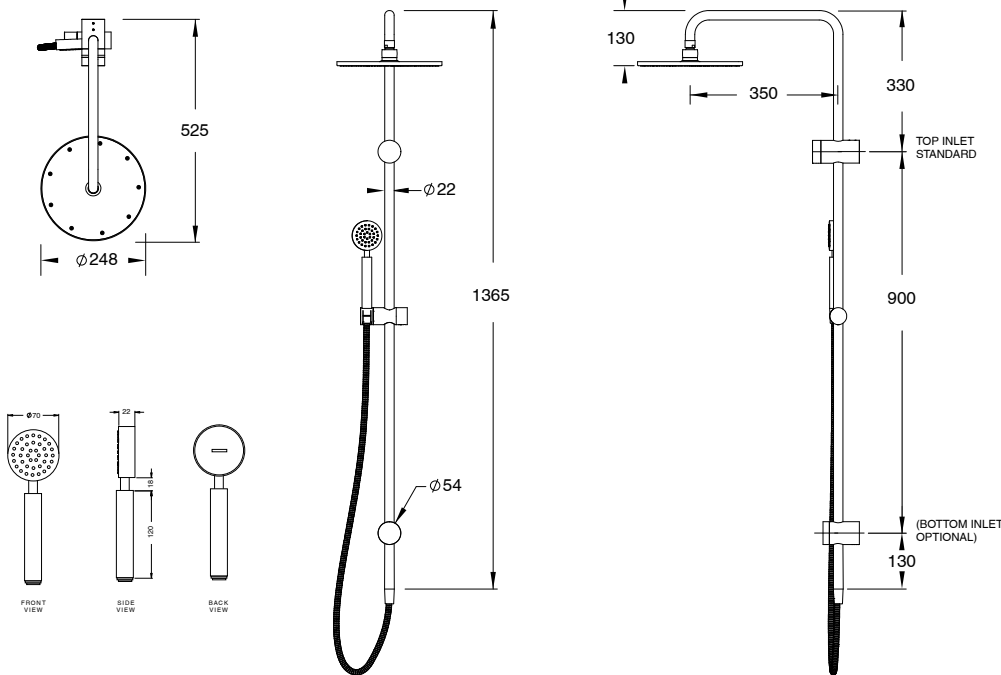

Milli Mood Edit Twin Rail Shower with Top Rail Water Inlet PVD Brushed Bronze (3 Star)

9511162

SPECIFICATIONS

Recommended Use	Domestic;Hotel;Commercial
Colour Finish	Brushed Bronze
Primary Material	DR Brass
Recommended Pressure Range	150 - 500 kPa as per AS3500
Max Continuous Working Temperature (deg C)	65
Min Continuous Working Temperature (deg C)	5
Hot Water Unit Suitability	Storage Tank;Continuous Flow

WARRANTY

Warranty - Domestic Use (Years)	15
Spare Parts & Labour (Years)	1

Please refer to Warranty Page for full Terms and Conditions

Dimensions are nominal measurements only.

CLEANING RECOMMENDATIONS:

We recommend the use of soapy water or approved cleaners. This product should not be cleaned with abrasive materials. Damage caused by any improper treatment is not covered by the product warranty. Refer to Warranty Conditions

Disclaimer: Products in this specification manual must by regulation be installed by licensed and registered trade people. The manufacturer/distributor reserves the right to vary specifications or delete models from their range without prior notification. Dimensions are nominal measurements only. Dimensions and set-outs listed are correct at time of publication however the manufacturer/distributor takes no responsibility for printing errors.

Published 21/03/2025

To see the complete Milli range go to www.reece.com.au