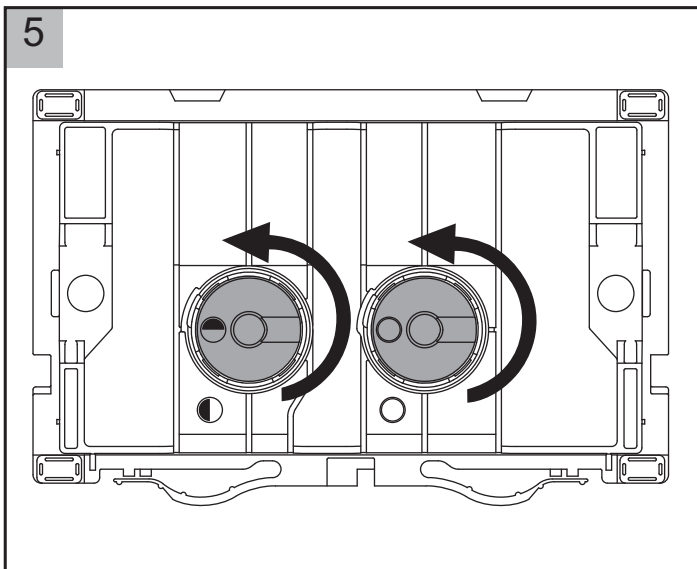

hideaway+

ABS Round Button (In-Wall)

Installation

hideaway+

hideaway+

Care Details

We recommend the use of soapy water, soft cloth or approved cleaners.
 This product should not be cleaned with abrasive materials.
 Damage caused by any improper treatment is not covered by the product warranty - refer to Warranty Conditions.