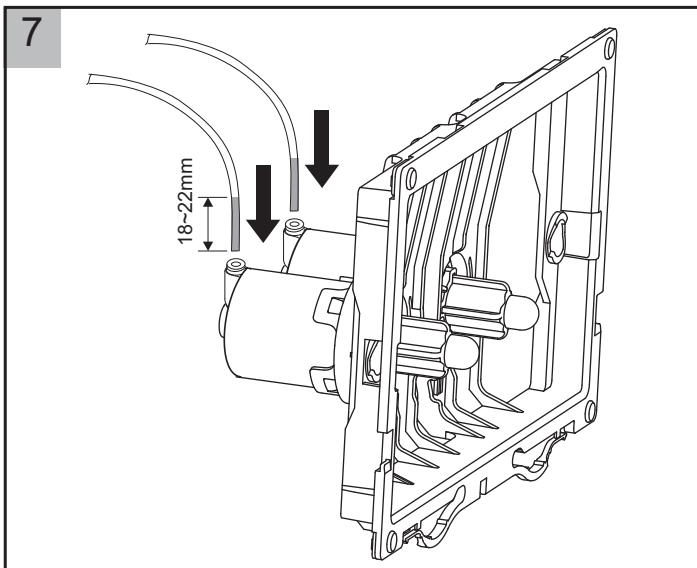

hideaway+

ABS Round Button (In-Wall)

Installation

hideaway+

hideaway+

Care Details

We recommend the use of soapy water, soft cloth or approved cleaners.
 This product should not be cleaned with abrasive materials.
 Damage caused by any improper treatment is not covered by the product warranty - refer to Warranty Conditions.