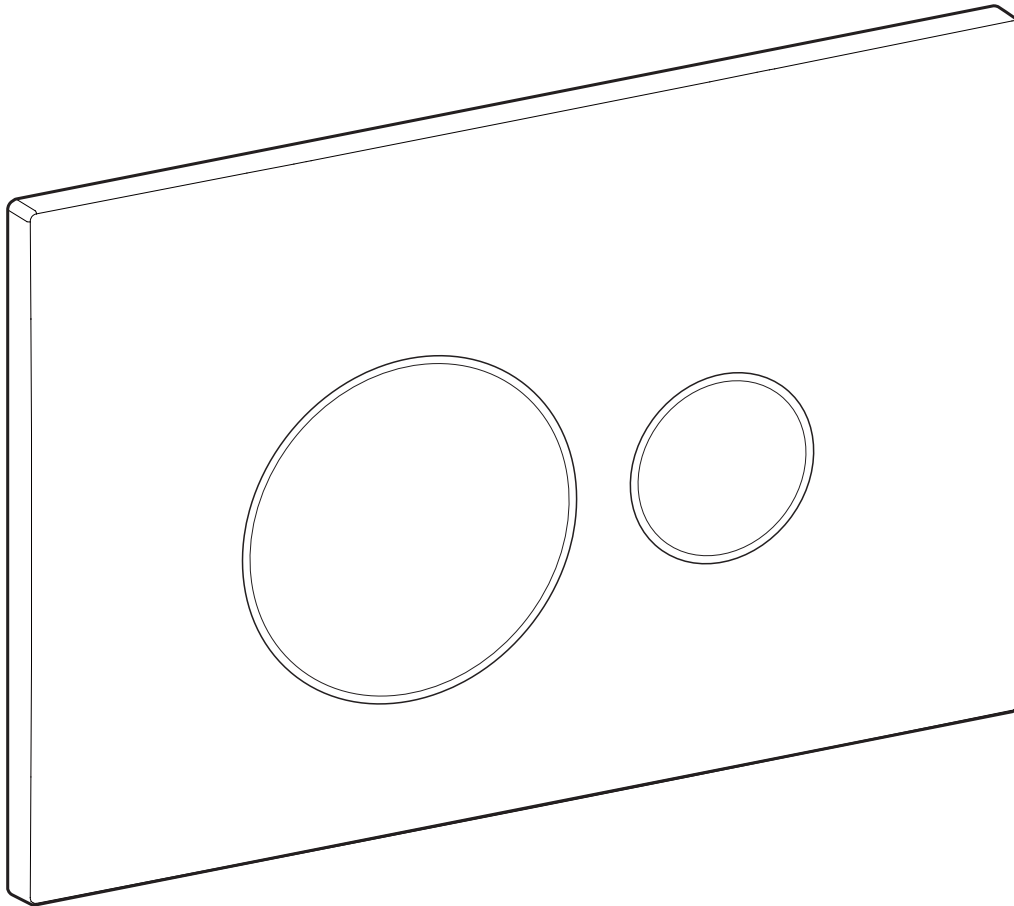

hideaway+

ABS Round Button (In-Wall)

Installation

hideaway+

hideaway+

Care Details

We recommend the use of soapy water, soft cloth or approved cleaners.
 This product should not be cleaned with abrasive materials.
 Damage caused by any improper treatment is not covered by the product warranty - refer to Warranty Conditions.