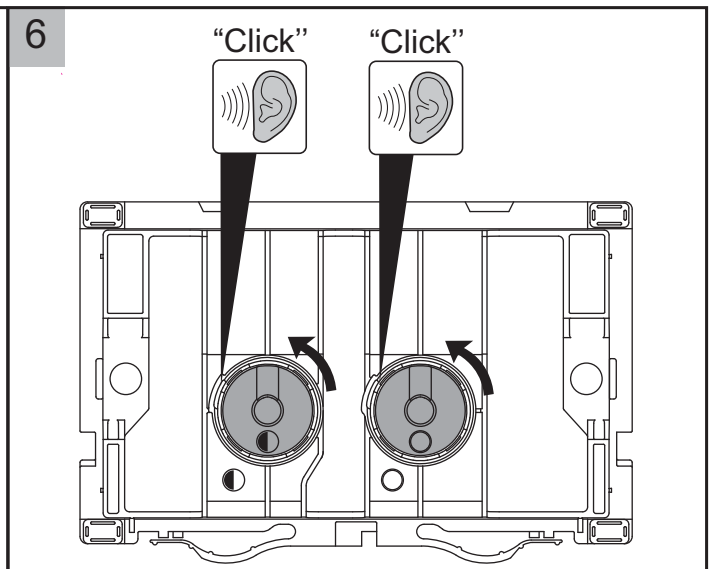

hideaway+

ABS Round Button (In-Wall)

Installation

hideaway+

hideaway+

Care Details

We recommend the use of soapy water, soft cloth or approved cleaners.
 This product should not be cleaned with abrasive materials.
 Damage caused by any improper treatment is not covered by the product warranty - refer to Warranty Conditions.