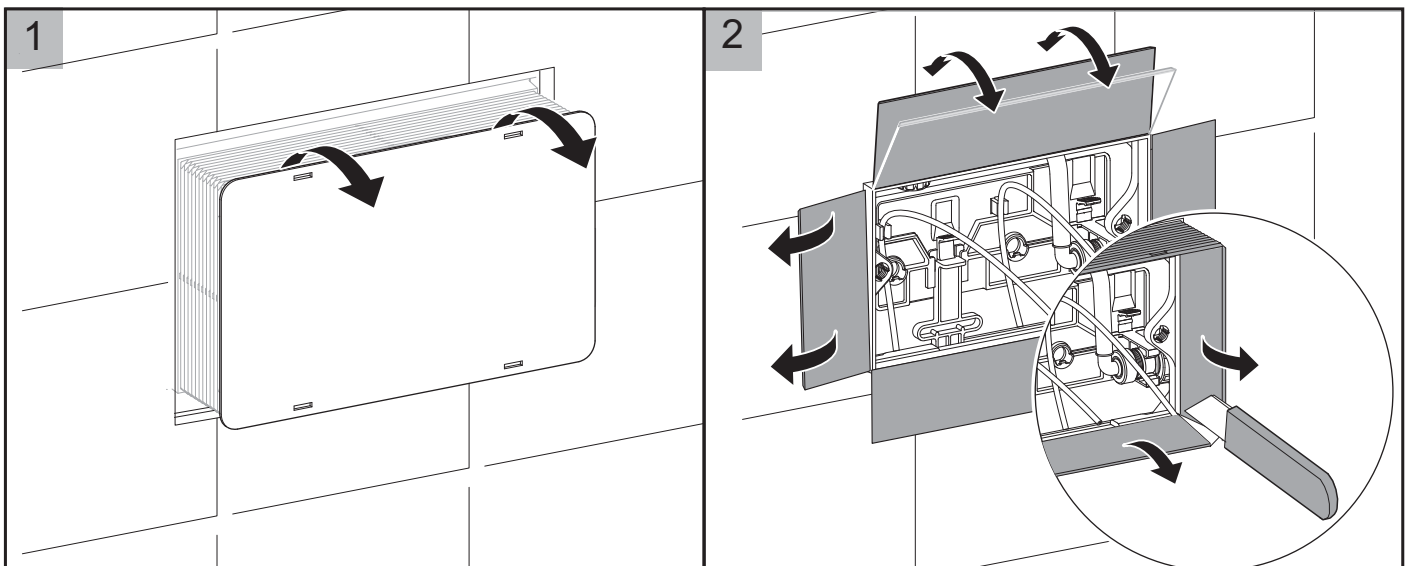

hideaway+

ABS Round Button (In-Wall)

Installation

hideaway+

hideaway+

Care Details

We recommend the use of soapy water, soft cloth or approved cleaners.
 This product should not be cleaned with abrasive materials.
 Damage caused by any improper treatment is not covered by the product warranty - refer to Warranty Conditions.