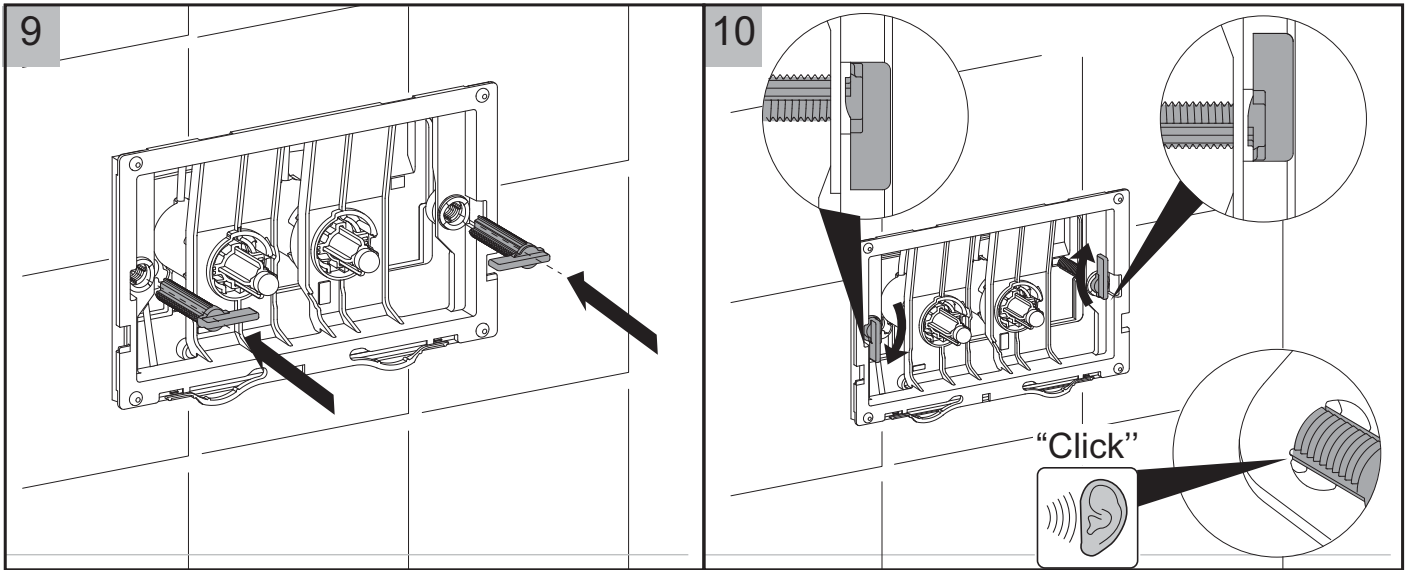

hideaway+

ABS Round Button (In-Wall)

Installation

hideaway+

hideaway+

Care Details

We recommend the use of soapy water, soft cloth or approved cleaners.
 This product should not be cleaned with abrasive materials.
 Damage caused by any improper treatment is not covered by the product warranty - refer to Warranty Conditions.