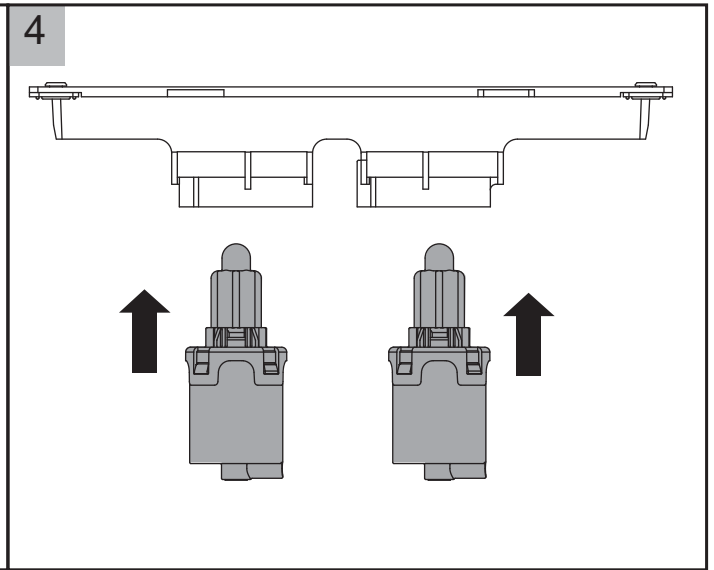

hideaway+

ABS Round Button (In-Wall)

Installation

hideaway+

hideaway+

Care Details

We recommend the use of soapy water, soft cloth or approved cleaners.
 This product should not be cleaned with abrasive materials.
 Damage caused by any improper treatment is not covered by the product warranty - refer to Warranty Conditions.