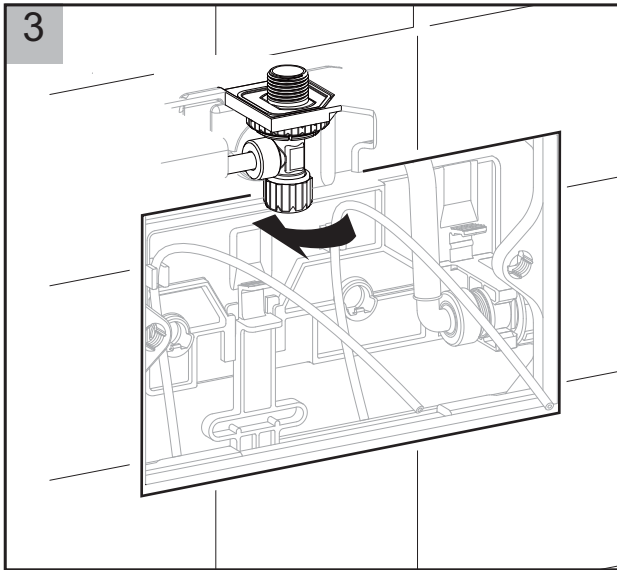

hideaway+

ABS Round Button (In-Wall)

Installation

hideaway+

hideaway+

Care Details

We recommend the use of soapy water, soft cloth or approved cleaners.
 This product should not be cleaned with abrasive materials.
 Damage caused by any improper treatment is not covered by the product warranty - refer to Warranty Conditions.