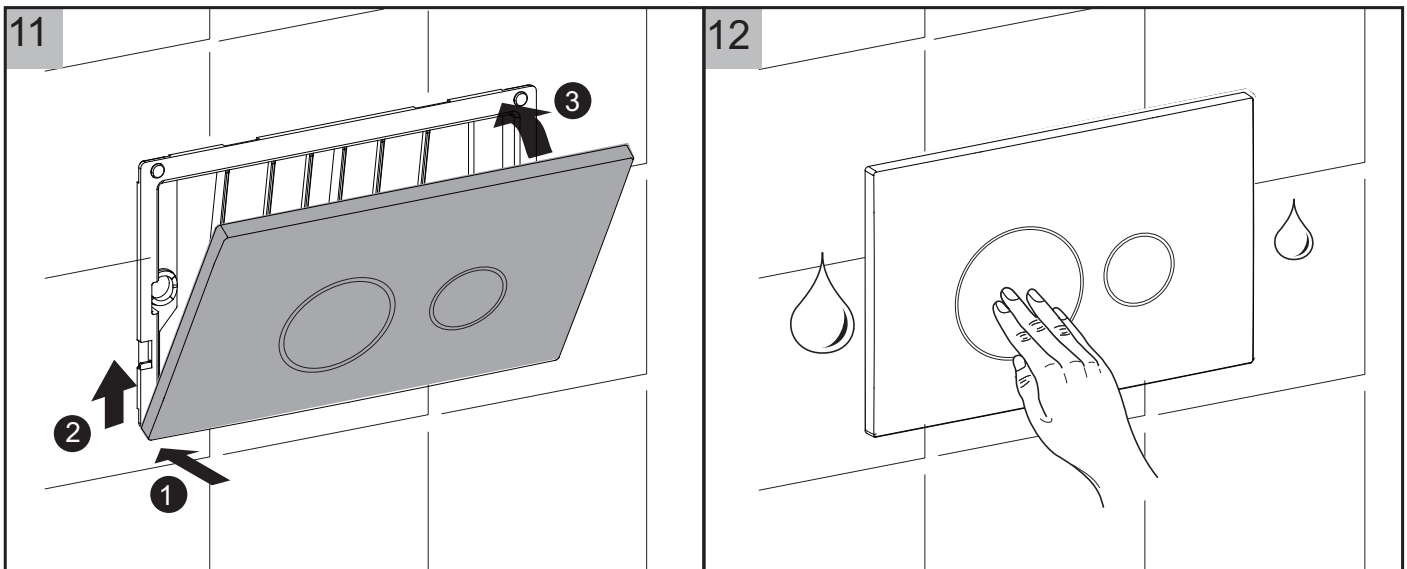

hideaway+

ABS Round Button (In-Wall)

Installation

hideaway+

hideaway+

Care Details

We recommend the use of soapy water, soft cloth or approved cleaners.
 This product should not be cleaned with abrasive materials.
 Damage caused by any improper treatment is not covered by the product warranty - refer to Warranty Conditions.