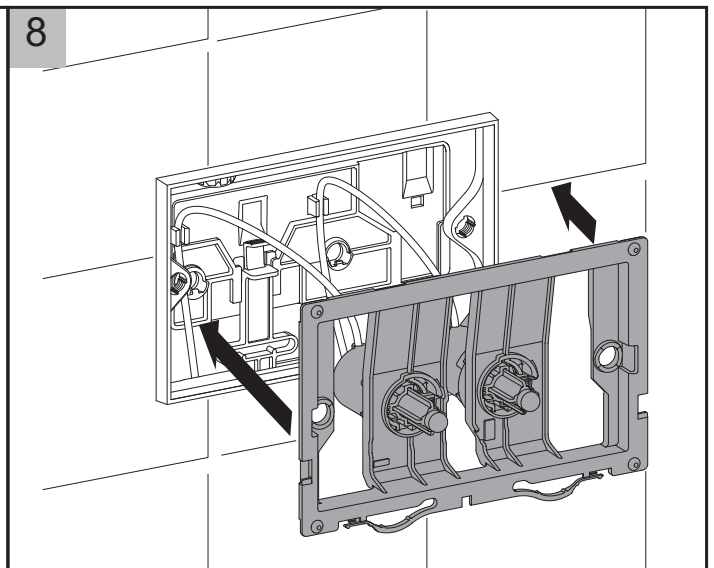

hideaway+

ABS Round Button (In-Wall)

Installation

hideaway+

hideaway+

Care Details

We recommend the use of soapy water, soft cloth or approved cleaners.
 This product should not be cleaned with abrasive materials.
 Damage caused by any improper treatment is not covered by the product warranty - refer to Warranty Conditions.