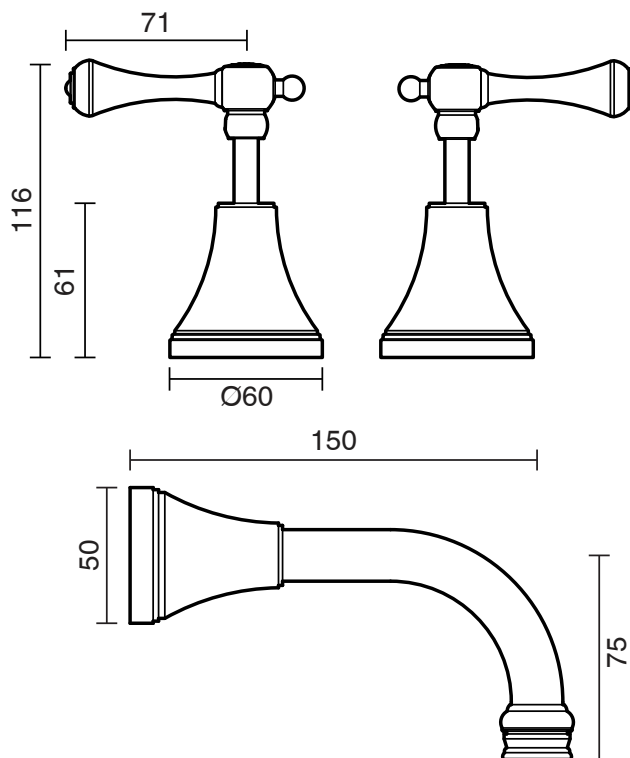

KADO

Kado Era Wall Basin Set 150mm Lever Handle Matte Black (5 Star)

2263697

SPECIFICATIONS

Recommended Use	Domestic, Hotel & Commercial
Colour	Matte Black
Finish	Matte
Material	DR Brass
Recommended Pressure Range	150 - 500 kPa
Maximum Continuous Working Temperature	80 deg C
Suitable for Storage Tank Hot Water	Yes
Suitable for Continuous Flow Hot Water	Yes
Suitable for Gravity Feed Hot Water	No

WARRANTY

Warranty - Domestic Use	10 Years
Spare Parts & Labour	12 Months

Please refer to Warranty Page for full Terms and Conditions

Dimensions are nominal measurements only.

CLEANING RECOMMENDATIONS:

We recommend the use of soapy water or approved cleaners. This product should not be cleaned with abrasive materials. Damage caused by any improper treatment is not covered by the product warranty. Refer to Warranty Conditions

Disclaimer: Products in this specification manual must by regulation be installed by licensed and registered trade people. The manufacturer/distributor reserves the right to vary specifications or delete models from their range without prior notification. Dimensions are nominal measurements only. Dimensions and set-outs listed are correct at time of publication however the manufacturer/distributor takes no responsibility for printing errors.

Published 12/10/2023

To see the complete Kado range go to www.reece.com.au