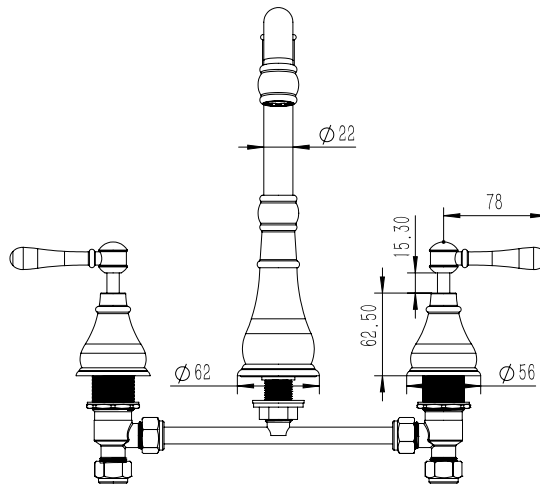

Milli Voir Hob English Kitchen / Spa Set Lever Handle Brushed Nickel (4 Star)

2265490

SPECIFICATIONS

Recommended Use	Domestic, hotel and commercial
Colour	Brushed Nickel
Material	DR Brass
Recommended Pressure Range	150 - 500 kPa
Max Continuous Working Pressure	500 kPa
Max Continuous Working Temperature	80 deg C
Suitable for Storage Tank Hot Water	Yes
Suitable for Continuous Flow Hot Water	Yes
Suitable for Gravity Feed Hot Water	No

WARRANTY

Warranty - Domestic Use	15 Years
Spare Parts & Labour	12 Months

Please refer to Warranty Page for full Terms and Conditions

Dimensions are nominal measurements only.

CLEANING RECOMMENDATIONS:

We recommend the use of soapy water or approved cleaners. This product should not be cleaned with abrasive materials. Damage caused by any improper treatment is not covered by the product warranty. Refer to Warranty Conditions

Disclaimer: Products in this specification manual must by regulation be installed by licensed and registered trade people. The manufacturer/distributor reserves the right to vary specifications or delete models from their range without prior notification. Dimensions are nominal measurements only. Dimensions and set-outs listed are correct at time of publication however the manufacturer/distributor takes no responsibility for printing errors.

Published 01/06/2020

To see the complete Milli range go to www.reece.com.au