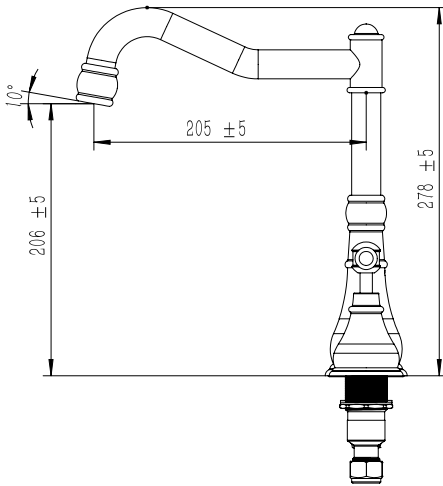

Milli Voir Hob English Kitchen / Spa Set Lever Handle Brushed Nickel (4 Star)

2265490

SPECIFICATIONS

Recommended Use	Domestic, hotel and commercial
Colour	Brushed Nickel
Material	DR Brass
Recommended Pressure Range	150 - 500 kPa
Max Continuous Working Pressure	500 kPa
Max Continuous Working Temperature	80 deg C
Suitable for Storage Tank Hot Water	Yes
Suitable for Continuous Flow Hot Water	Yes
Suitable for Gravity Feed Hot Water	No

WARRANTY

Warranty - Domestic Use	15 Years
Spare Parts & Labour	12 Months

Please refer to Warranty Page for full Terms and Conditions

Dimensions are nominal measurements only.

CLEANING RECOMMENDATIONS:

We recommend the use of soapy water or approved cleaners. This product should not be cleaned with abrasive materials. Damage caused by any improper treatment is not covered by the product warranty. Refer to Warranty Conditions

Disclaimer: Products in this specification manual must by regulation be installed by licensed and registered trade people. The manufacturer/distributor reserves the right to vary specifications or delete models from their range without prior notification. Dimensions are nominal measurements only. Dimensions and set-outs listed are correct at time of publication however the manufacturer/distributor takes no responsibility for printing errors.

Published 01/06/2020

To see the complete Milli range go to www.reece.com.au