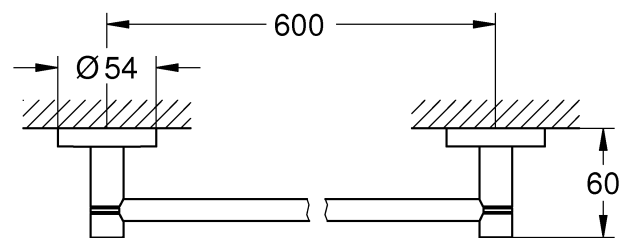

ESSENTIALS ACCESSORIES
600MM SINGLE TOWEL RAIL
MODEL #40366001

Pure Freude
an Wasser

Product Specifications

Product Description:

Essentials

Towel rail

material: metal

654 mm (functional length 600 mm)

concealed fastening

GROHE StarLight® chrome finish