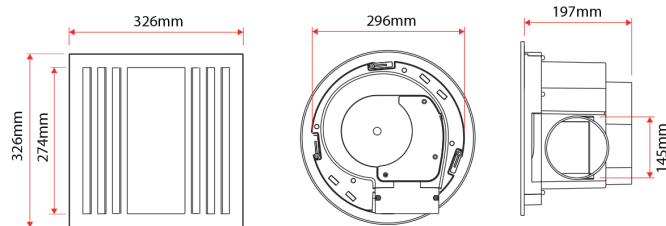

KADO

Kado Lux 250 Exhaust Fan White

2053293

SPECIFICATIONS

Recommended Use	Domestic, Hotel & Commercial
Material	ABS Plastic & Stainless Steel
Weight	3.8 kg
Exhaust	50w Centrifugal motor
Air Extraction	356 m³/h
Air Outlet Size	150 mm
Cutout Size	296mm Round
Min Install Depth	220mm
Electrical Connection	Plug in (plug & lead included)
IP Rating	IPX4

WARRANTY

Warranty - Domestic Use	7 Years
Spare Parts & Labour	24 Months

Please refer to Warranty Page for full Terms and Conditions

*All Airflow data has been gathered in accordance with International Industry Standards ISO 5801.

Dimensions are nominal measurements only.

CLEANING RECOMMENDATIONS:

We recommend the use of soapy water or approved cleaners. This product should not be cleaned with abrasive materials. Damage caused by any improper treatment is not covered by the product warranty. Refer to Warranty Conditions

Disclaimer: Products in this specification manual must by regulation be installed by licensed and registered trade people. The manufacturer/distributor reserves the right to vary specifications or delete models from their range without prior notification. Dimensions are nominal measurements only. Dimensions and set-outs listed are correct at time of publication however the manufacturer/distributor takes no responsibility for printing errors.

Published 04/08/2021

To see the complete Kado range go to www.reece.com.au/bathrooms