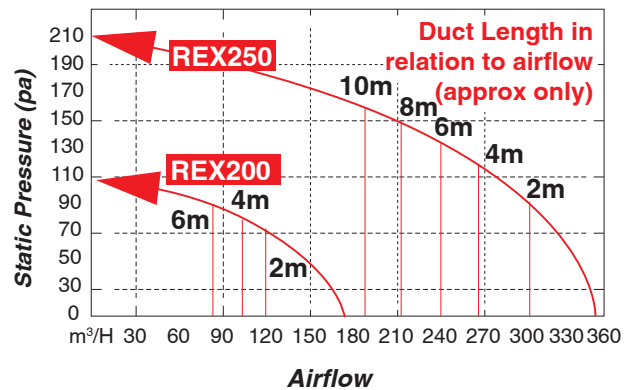

KADO

Kado Lux 250 Exhaust Fan White

2053293

SPECIFICATIONS

Recommended Use	Domestic, Hotel & Commercial
Material	ABS Plastic & Stainless Steel
Weight	3.8 kg
Exhaust	50w Centrifugal motor
Air Extraction	356 m³/h
Air Outlet Size	150 mm
Cutout Size	296mm Round
Min Install Depth	220mm
Electrical Connection	Plug in (plug & lead included)
IP Rating	IPX4

WARRANTY

Warranty - Domestic Use	7 Years
Spare Parts & Labour	24 Months

Please refer to Warranty Page for full Terms and Conditions

*All Airflow data has been gathered in accordance with International Industry Standards ISO 5801.

Dimensions are nominal measurements only.

CLEANING RECOMMENDATIONS:

We recommend the use of soapy water or approved cleaners. This product should not be cleaned with abrasive materials. Damage caused by any improper treatment is not covered by the product warranty. Refer to Warranty Conditions

Disclaimer: Products in this specification manual must by regulation be installed by licensed and registered trade people. The manufacturer/distributor reserves the right to vary specifications or delete models from their range without prior notification. Dimensions are nominal measurements only. Dimensions and set-outs listed are correct at time of publication however the manufacturer/distributor takes no responsibility for printing errors.

Published 04/08/2021

To see the complete Kado range go to www.reece.com.au/bathrooms