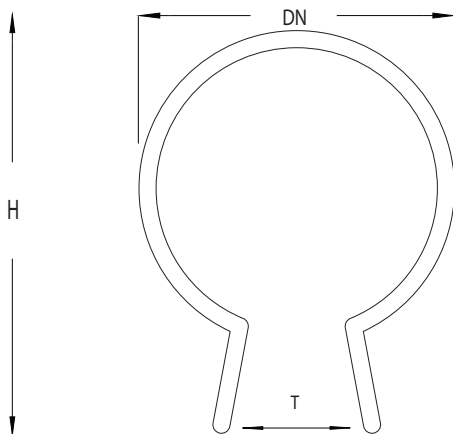

Silverback Copper Clip Head 15mm - 150mm

SPECIFICATIONS

Suitable For	Copper Pipe
Product Type	Clip Head
Rec. Max Load Rating	15 - 80mm: 985 (N) 100 - 150mm: 1200 (N)
Size Range	15 - 100mm
Material	Galvanised Steel
Finish	Coated
Colour	White
Warranty	10 Years

DIMENSIONS

Product Codes	Product Description	Size DN	H (mm)	T (mm)
207763	Silverback Copper Clip Head 15mm (50)	15	44	1
207764	Silverback Copper Clip Head 20mm (50)	20	50	1
207765	Silverback Copper Clip Head 25mm (50)	25	57	1
207766	Silverback Copper Clip Head 32mm (50)	32	63	1
207767	Silverback Copper Clip Head 40mm (50)	40	70	1.5
207768	Silverback Copper Clip Head 50mm (50)	50	83	1.5
207769	Silverback Copper Clip Head 65mm (20)	65	97	2
207770	Silverback Copper Clip Head 80mm (20)	80	110	2
207771	Silverback Copper Clip Head 100mm (20)	100	135	2
207772	Silverback Copper Clip Head 150mm (20)	150	186	2

Dimensions are nominal measurements only.

Disclaimer: Products in this specification manual must by regulation be installed by licensed and registered trade people. The manufacturer/distributor reserves the right to vary specifications or delete models from their range without prior notification. Dimensions are nominal measurements only. Dimensions and set-outs listed are correct at time of publication however the manufacturer/distributor takes no responsibility for printing errors.