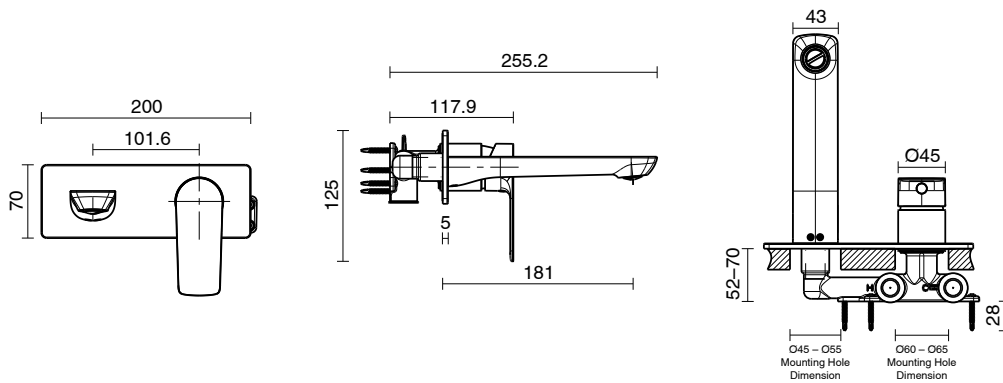

Milli

Milli Trace Wall Basin Mixer Set Matte Black (5 Star)

2266027

SPECIFICATIONS

Recommended Use	Domestic, Hotel & Commercial
Colour	Matte Black
Finish	Matte
Body Material	DR Brass
Recommended Pressure Range	150 - 500 kPa
Maximum Continuous Working Temperature	80 deg C
Suitable for Storage Tank Hot Water	Yes
Suitable for Continuous Flow Hot Water	Yes
Suitable for Gravity Feed Hot Water	No

WARRANTY

Warranty - Domestic Use	15 Years
Spare Parts & Labour	12 Months

Please refer to Warranty Page for full Terms and Conditions

Dimensions are nominal measurements only.

CLEANING RECOMMENDATIONS:

We recommend the use of soapy water or approved cleaners. This product should not be cleaned with abrasive materials. Damage caused by any improper treatment is not covered by the product warranty. Refer to Warranty Conditions

Disclaimer: Products in this specification manual must by regulation be installed by licensed and registered trade people. The manufacturer/distributor reserves the right to vary specifications or delete models from their range without prior notification. Dimensions are nominal measurements only. Dimensions and set-outs listed are correct at time of publication however the manufacturer/distributor takes no responsibility for printing errors.

Published 03/10/2022

To see the complete Milli range go to www.reece.com.au