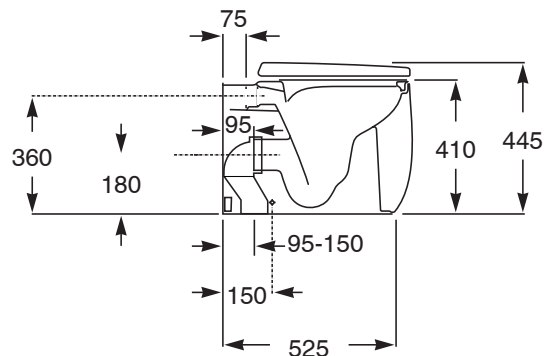

## Roca Beyond Rimless Back to Wall Pan with Soft Close Quick Release Seat White (4 Star)

SPECIFICATIONS	
Recommended Use	Domestic, Hotel & Commercial
Material	Vitreous China
Colour	White
Weight of Pan	36.4 kg
Water Inlet Position	Back Inlet
Outlet Type	Universal S & P
S Trap Setout	95mm
P Trap Setout	180mm
Pan Fixing	Screwed to the floor using brackets (supplied) and bedded with sealant
Cistern Fixing	For use with in-wall cistern or flush valve (sold separately)
Toilet Seat	Soft Close Quick Release
Rim Configuration	Rimless
Standards	AS 1172.1
WARRANTY	
Warranty - Domestic Use	10 Years
Spare Parts & Labour	12 Months
<i>Please refer to Warranty Page for full Terms and Conditions</i>	

Dimensions are nominal measurements only.

**Disclaimer:** Products in this specification manual must by regulation be installed by licensed and registered trade people. The manufacturer/distributor reserves the right to vary specifications or delete models from their range without prior notification. Dimensions are nominal measurements only. Dimensions and set-outs listed are correct at time of publication however the manufacturer/distributor takes no responsibility for printing errors.