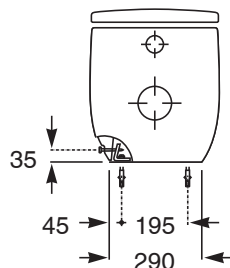

## Roca Beyond Rimless Back to Wall Pan with Soft Close Quick Release Seat White (4 Star)

SPECIFICATIONS	
Recommended Use	Domestic, Hotel & Commercial
Material	Vitreous China
Colour	White
Weight of Pan	36.4 kg
Water Inlet Position	Back Inlet
Outlet Type	Universal S & P
S Trap Setout	95mm
P Trap Setout	180mm
Pan Fixing	Screwed to the floor using brackets (supplied) and bedded with sealant
Cistern Fixing	For use with in-wall cistern or flush valve (sold separately)
Toilet Seat	Soft Close Quick Release
Rim Configuration	Rimless
Standards	AS 1172.1
WARRANTY	
Warranty - Domestic Use	10 Years
Spare Parts & Labour	12 Months
<i>Please refer to Warranty Page for full Terms and Conditions</i>	

Dimensions are nominal measurements only.

**Disclaimer:** Products in this specification manual must by regulation be installed by licensed and registered trade people. The manufacturer/distributor reserves the right to vary specifications or delete models from their range without prior notification. Dimensions are nominal measurements only. Dimensions and set-outs listed are correct at time of publication however the manufacturer/distributor takes no responsibility for printing errors.