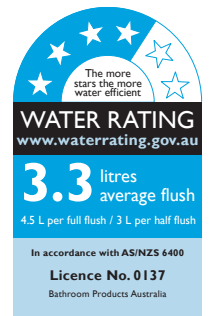

## Roca Beyond Rimless Back to Wall Pan with Soft Close Quick Release Seat White (4 Star)

SPECIFICATIONS	
Recommended Use	Domestic, Hotel & Commercial
Material	Vitreous China
Colour	White
Weight of Pan	36.4 kg
Water Inlet Position	Back Inlet
Outlet Type	Universal S & P
S Trap Setout	95mm
P Trap Setout	180mm
Pan Fixing	Screwed to the floor using brackets (supplied) and bedded with sealant
Cistern Fixing	For use with in-wall cistern or flush valve (sold separately)
Toilet Seat	Soft Close Quick Release
Rim Configuration	Rimless
Standards	AS 1172.1
WARRANTY	
Warranty - Domestic Use	10 Years
Spare Parts & Labour	12 Months
<i>Please refer to Warranty Page for full Terms and Conditions</i>	