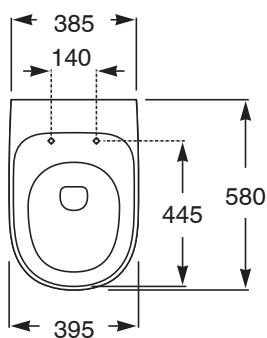

## Roca Beyond Rimless Back to Wall Pan with Soft Close Quick Release Seat White (4 Star)

SPECIFICATIONS	
Recommended Use	Domestic, Hotel & Commercial
Material	Vitreous China
Colour	White
Weight of Pan	36.4 kg
Water Inlet Position	Back Inlet
Outlet Type	Universal S & P
S Trap Setout	95mm
P Trap Setout	180mm
Pan Fixing	Screwed to the floor using brackets (supplied) and bedded with sealant
Cistern Fixing	For use with in-wall cistern or flush valve (sold separately)
Toilet Seat	Soft Close Quick Release
Rim Configuration	Rimless
Standards	AS 1172.1
WARRANTY	
Warranty - Domestic Use	10 Years
Spare Parts & Labour	12 Months
<i>Please refer to Warranty Page for full Terms and Conditions</i>	

Dimensions are nominal measurements only.

**Disclaimer:** Products in this specification manual must by regulation be installed by licensed and registered trade people. The manufacturer/distributor reserves the right to vary specifications or delete models from their range without prior notification. Dimensions are nominal measurements only. Dimensions and set-outs listed are correct at time of publication however the manufacturer/distributor takes no responsibility for printing errors.