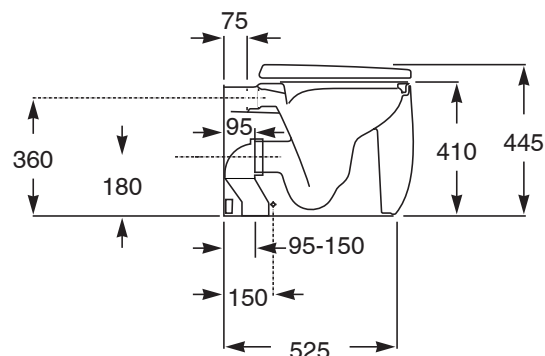

## Roca Beyond Rimless Back to Wall Pan with Soft Close Quick Release Seat White (4 Star)

SPECIFICATIONS	
Recommended Use	Domestic, Hotel & Commercial
Material	Vitreous China
Colour	White
Weight of Pan	36.4 kg
Water Inlet Position	Back Inlet
Outlet Type	Universal S & P
S Trap Setout	95mm
P Trap Setout	180mm
Pan Fixing	Screwed to the floor using brackets (supplied) and bedded with sealant
Cistern Fixing	For use with in-wall cistern or flush valve (sold separately)
Toilet Seat	Soft Close Quick Release
Rim Configuration	Rimless
Standards	AS 1172.1
WARRANTY	
Warranty - Domestic Use	10 Years
Spare Parts & Labour	12 Months
<i>Please refer to Warranty Page for full Terms and Conditions</i>	

Dimensions are nominal measurements only.

**Disclaimer:** Products in this specification manual must by regulation be installed by licensed and registered trade people. The manufacturer/distributor reserves the right to vary specifications or delete models from their range without prior notification. Dimensions are nominal measurements only. Dimensions and set-outs listed are correct at time of publication however the manufacturer/distributor takes no responsibility for printing errors.