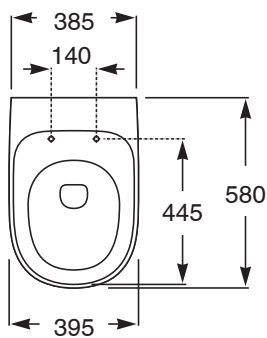

## Roca Beyond Rimless Back to Wall Pan with Soft Close Quick Release Seat White (4 Star)

SPECIFICATIONS	
Recommended Use	Domestic, Hotel & Commercial
Material	Vitreous China
Colour	White
Weight of Pan	36.4 kg
Water Inlet Position	Back Inlet
Outlet Type	Universal S & P
S Trap Setout	95mm
P Trap Setout	180mm
Pan Fixing	Screwed to the floor using brackets (supplied) and bedded with sealant
Cistern Fixing	For use with in-wall cistern or flush valve (sold separately)
Toilet Seat	Soft Close Quick Release
Rim Configuration	Rimless
Standards	AS 1172.1
WARRANTY	
Warranty - Domestic Use	10 Years
Spare Parts & Labour	12 Months
<i>Please refer to Warranty Page for full Terms and Conditions</i>	

Dimensions are nominal measurements only.

**Disclaimer:** Products in this specification manual must by regulation be installed by licensed and registered trade people. The manufacturer/distributor reserves the right to vary specifications or delete models from their range without prior notification. Dimensions are nominal measurements only. Dimensions and set-outs listed are correct at time of publication however the manufacturer/distributor takes no responsibility for printing errors.