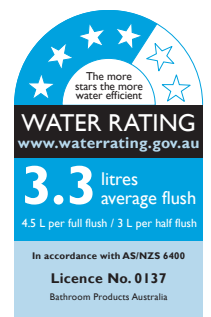

## Roca Beyond Rimless Back to Wall Pan with Soft Close Quick Release Seat White (4 Star)

SPECIFICATIONS	
Recommended Use	Domestic, Hotel & Commercial
Material	Vitreous China
Colour	White
Weight of Pan	36.4 kg
Water Inlet Position	Back Inlet
Outlet Type	Universal S & P
S Trap Setout	95mm
P Trap Setout	180mm
Pan Fixing	Screwed to the floor using brackets (supplied) and bedded with sealant
Cistern Fixing	For use with in-wall cistern or flush valve (sold separately)
Toilet Seat	Soft Close Quick Release
Rim Configuration	Rimless
Standards	AS 1172.1
WARRANTY	
Warranty - Domestic Use	10 Years
Spare Parts & Labour	12 Months
<i>Please refer to Warranty Page for full Terms and Conditions</i>	