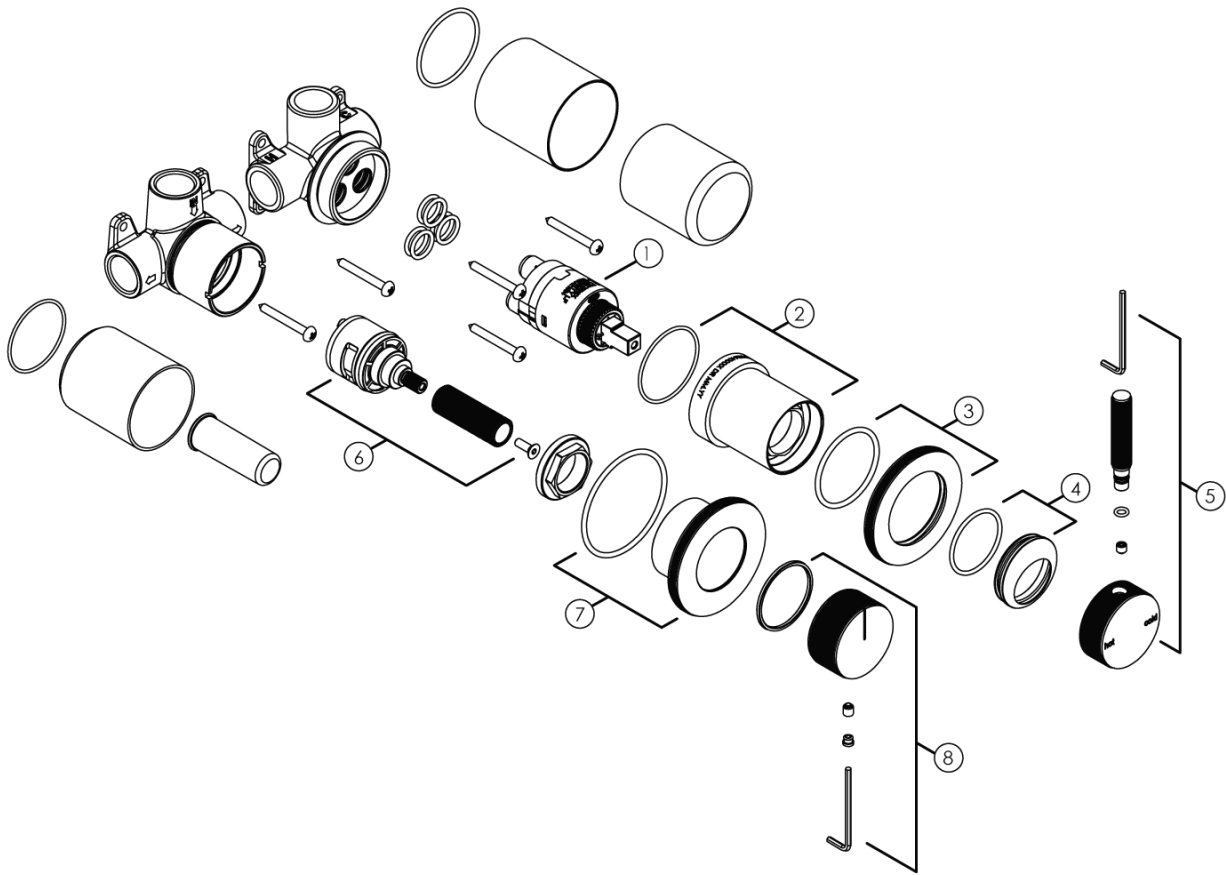

Milli Etch Shower Mixer Tap with Diverter Brushed Bronze

21748

No.	Description	Code
1	SwitchMix Wall Cartridge UP	29755
2	Mill Etch Wall/Shower Mixer Sleeve Assy	30007
3	Mill Etch Wall/Shower Mixer Backplate Assy	29783
4	Mill Etch Wall/Shower Mixer Dome Assy	29977
5	Mill Etch Wall/Shower Mixer Handle	29765
6	Milli Etch 2 Way Diverter Cartridge Assy	29966
7	Milli Etch 2 Way Diverter Backplate Assy	29879
8	Milli Etch Wall System Diverter Handle Assy	30073