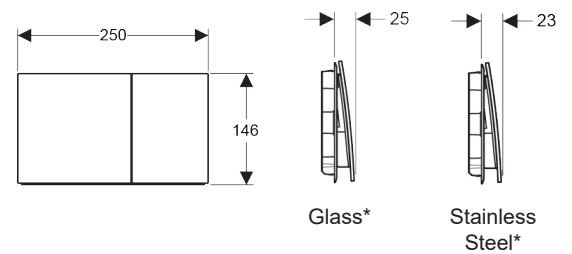

Please refer to Warranty Page for full Terms and Conditions

*Glass - 1836029 | 1836023 | 1836030 | 1836021

*Stainless Steel - 1836022 | 1836024 | 1836027 | 1836026 | 1836028 | 1836025

Dimensions are nominal measurements only.

CLEANING RECOMMENDATIONS:

We recommend the use of soapy water or approved cleaners. This product should not be cleaned with abrasive materials. Damage caused by any improper treatment is not covered by the product warranty. Refer to Warranty Conditions.

To see the complete Geberit range go to www.reece.com.au