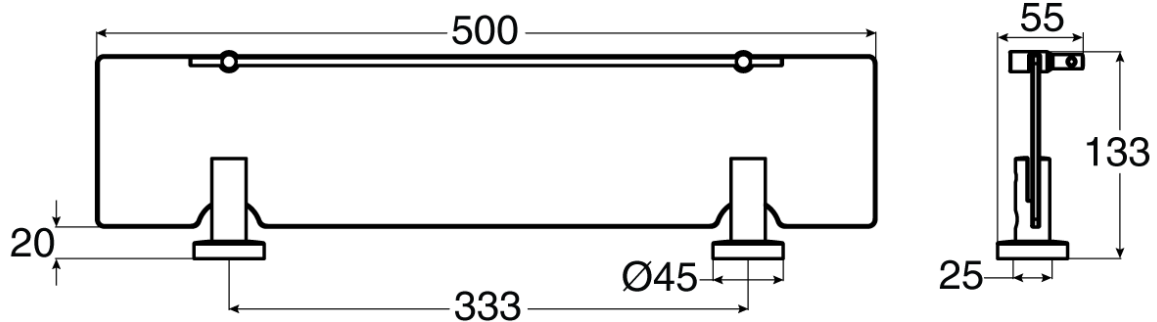

Posh Solus MK2 Glass Shelf Chrome

9506581

SPECIFICATIONS

Recommended Use	Domestic, Hotel & Commercial
Colour	Chrome

WARRANTY

Domestic Use Replacement Only	10 Years

Please refer to Warranty Page for full Terms and Conditions

Dimensions are nominal measurements only.

CLEANING RECOMMENDATIONS:

We recommend the use of soapy water or approved cleaners. This product should not be cleaned with abrasive materials. Damage caused by any improper treatment is not covered by the product warranty. Refer to Posh Warranty page for full Terms and Conditions.

Disclaimer: Products in this specification manual must by regulation be installed by licensed and registered trade people. The manufacturer/distributor reserves the right to vary specifications or delete models from their range without prior notification. Dimensions are nominal measurements only. Dimensions and set-outs listed are correct at time of publication however the manufacturer/distributor takes no responsibility for printing errors.

Published 27/04/2021

To see the complete Posh range go to
www.reece.com.au