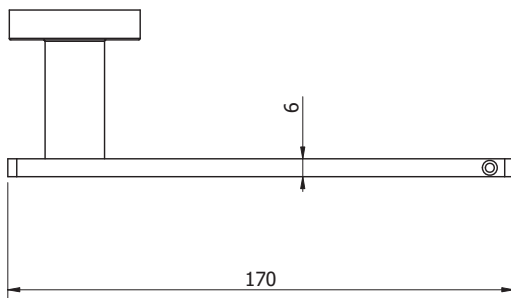

Milli Marle Edit Straight Toilet Roll Holder Brushed Nickel

9510543

SPECIFICATIONS

Recommended Use	Domestic, Hotel & Commercial
Colour	Brushed Nickel
Material	Aluminium

WARRANTY

Replacement Only - Domestic Use 15 Years

Please refer to Warranty Page for full Terms and Conditions

Dimensions are nominal measurements only.

CLEANING RECOMMENDATIONS:

We recommend the use of soapy water or approved cleaners. This product should not be cleaned with abrasive materials. Damage caused by any improper treatment is not covered by the product warranty. Refer to Warranty Conditions

Disclaimer: Products in this specification manual must by regulation be installed by licensed and registered trade people. The manufacturer/distributor reserves the right to vary specifications or delete models from their range without prior notification. Dimensions are nominal measurements only. Dimensions and set-outs listed are correct at time of publication however the manufacturer/distributor takes no responsibility for printing errors.

Published 25/03/2022

To see the complete Milli range go to www.reece.com.au