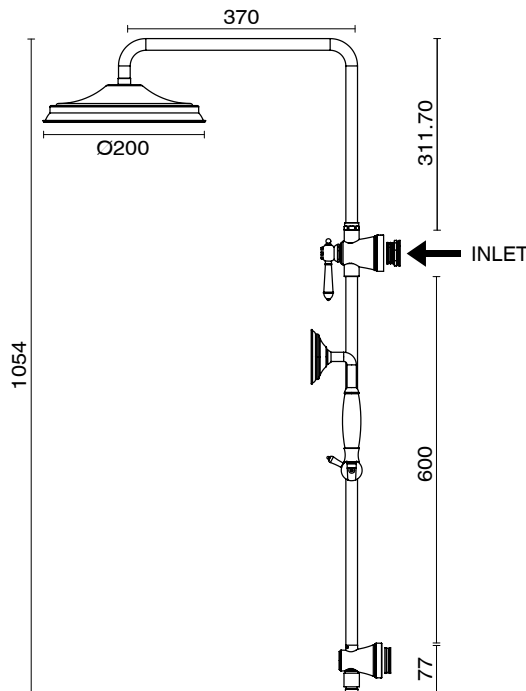

KADO

Kado Era Twin Rail Shower Lever with Top Rail Water Inlet Handle Brass Gold (4 Star)

2264908

SPECIFICATIONS	
Recommended Use	Domestic, Hotel & Commercial
Colour	Brass Gold
Finish	Polished
Shower Rail Material	DR Brass
Recommended Pressure Range	150 - 500 kPa
Maximum Continuous Working Temperature	80 deg C
Suitable for Storage Tank Hot Water	Yes
Suitable for Continuous Flow Hot Water	Yes
Suitable for Gravity Feed Hot Water	No
WARRANTY	
Warranty - Domestic Use	10 Years
Spare Parts & Labour	12 Months
<i>Please refer to Warranty Page for full Terms and Conditions</i>	

Disclaimer: Products in this specification manual must by regulation be installed by licensed and registered trade people. The manufacturer/distributor reserves the right to vary specifications or delete models from their range without prior notification. Dimensions are nominal measurements only. Dimensions and set-outs listed are correct at time of publication however the manufacturer/distributor takes no responsibility for printing errors.