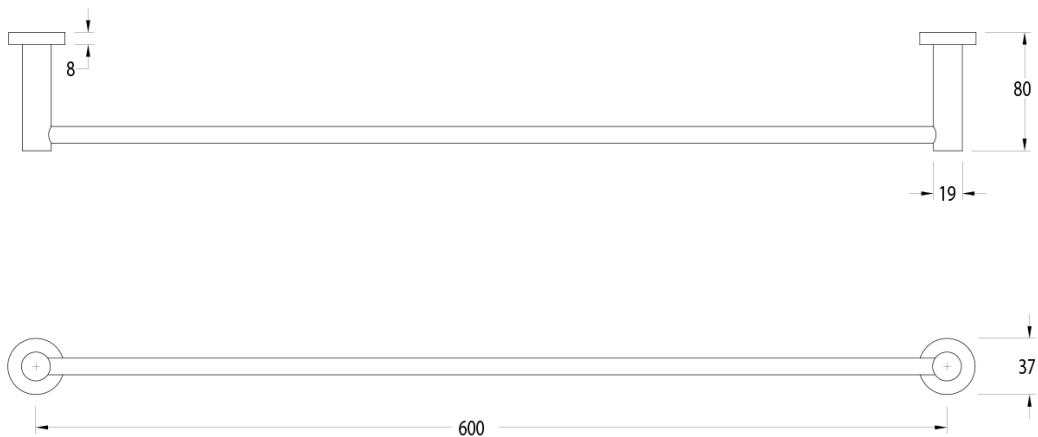

SUSSEX

Sussex Pure Single Towel Rail 600mm PVD Brushed Bronze

9511105

SPECIFICATIONS

Recommended Use	Residential;Commercial
Colour Finish	Brushed Bronze
Primary Material	DR Brass

WARRANTY

Residential Use (Years)	40
Commercial Use (Years)	10

Please refer to Sussex Warranty page for full Terms and Conditions

Dimensions are nominal measurements only.

CLEANING RECOMMENDATIONS:

We recommend the use of soapy water or approved cleaners. This product should not be cleaned with abrasive materials. Damage caused by any improper treatment is not covered by the product warranty. Refer to Warranty Conditions

Disclaimer: Products in this specification manual must by regulation be installed by licensed and registered trade people. The manufacturer/distributor reserves the right to vary specifications or delete models from their range without prior notification. Dimensions are nominal measurements only. Dimensions and set-outs listed are correct at time of publication however the manufacturer/distributor takes no responsibility for printing errors.

Published 01/04/2026

To see the complete Sussex range go to www.reece.com.au