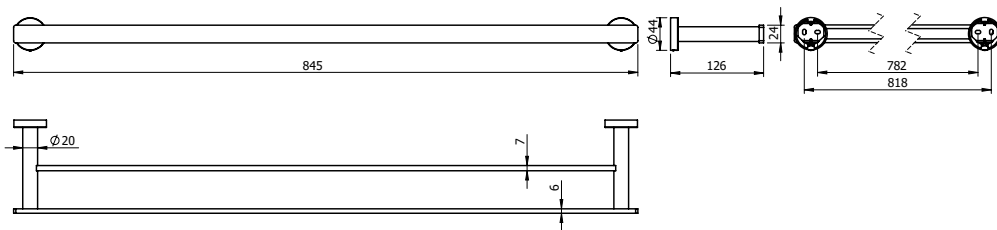

Milli Marle Edit Double Towel Rail 800mm Brushed Gunmetal

9510644

SPECIFICATIONS

Recommended Use	Domestic, Hotel & Commercial
Colour	Brushed Gunmetal
Material	Aluminium

WARRANTY

Replacement Only - Domestic Use 15 Years

Please refer to Warranty Page for full Terms and Conditions

Dimensions are nominal measurements only.

CLEANING RECOMMENDATIONS:

We recommend the use of soapy water or approved cleaners. This product should not be cleaned with abrasive materials. Damage caused by any improper treatment is not covered by the product warranty. Refer to Warranty Conditions

Disclaimer: Products in this specification manual must by regulation be installed by licensed and registered trade people. The manufacturer/distributor reserves the right to vary specifications or delete models from their range without prior notification. Dimensions are nominal measurements only. Dimensions and set-outs listed are correct at time of publication however the manufacturer/distributor takes no responsibility for printing errors.

Published 25/03/2022

To see the complete Milli range go to
www.reece.com.au