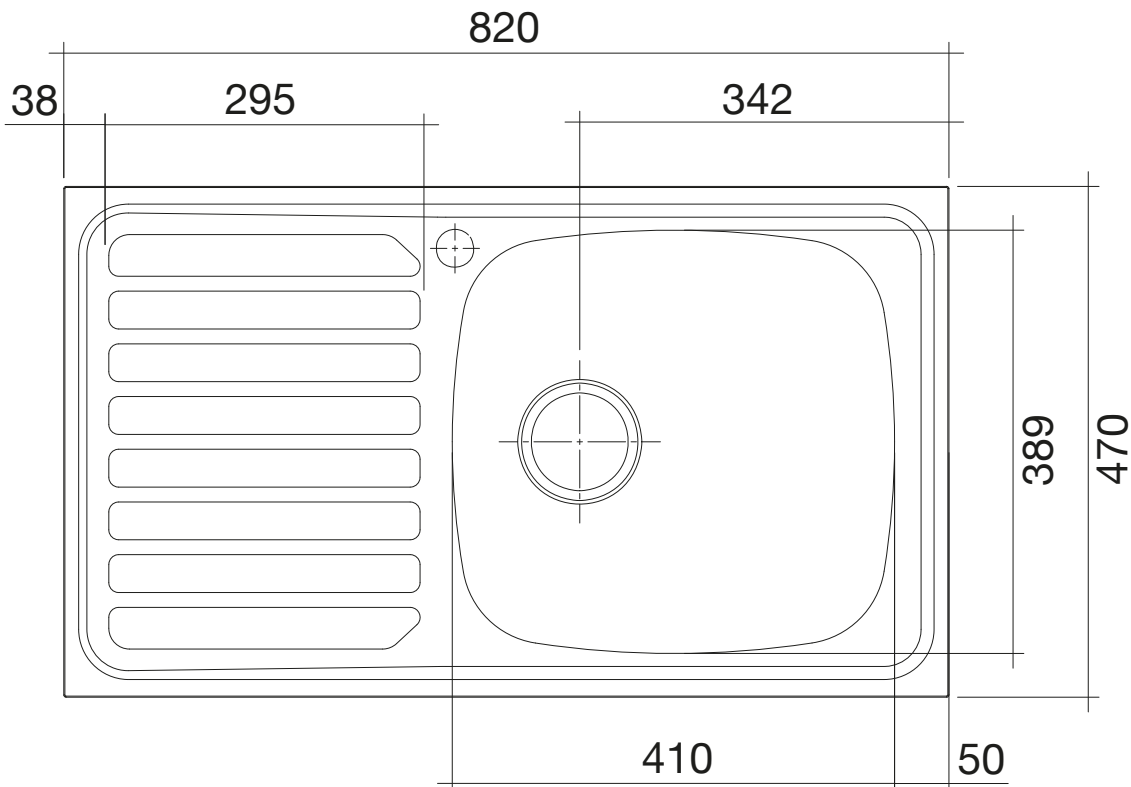

Dimensions are nominal measurements only.

CLEANING RECOMMENDATIONS:

We recommend the use of soapy water or approved cleaners. This product should not be cleaned with abrasive materials. Damage caused by any improper treatment is not covered by the product warranty. Refer to Warranty Conditions

Disclaimer: Products in this specification manual must by regulation be installed by licensed and registered trade people. The manufacturer/distributor reserves the right to vary specifications or delete models from their range without prior notification. Dimensions are nominal measurements only. Dimensions and set-outs listed are correct at time of publication however the manufacturer/distributor takes no responsibility for printing errors.

Published 13/04/2021

To see the complete Base range go to www.reece.com.au