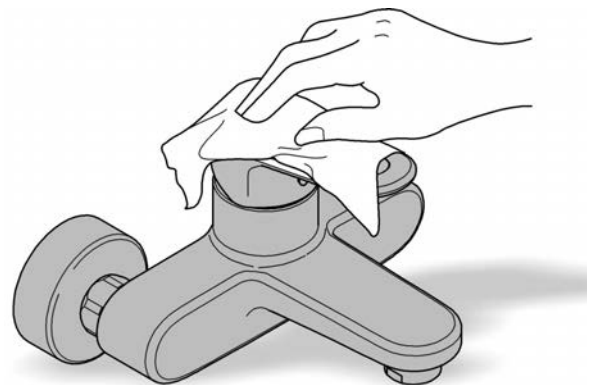

ALLURE  
INWALL CONCEALED BODY / BREECH  
MODEL #33769000

Pure Freude  
an Wasser

Replacement Parts

Pos.-nr.	Product Description	Order-nr.	Units per package
1	Cartridge	46048000	1

48166000

SpeedClean

Pure Freude  
an Wasser