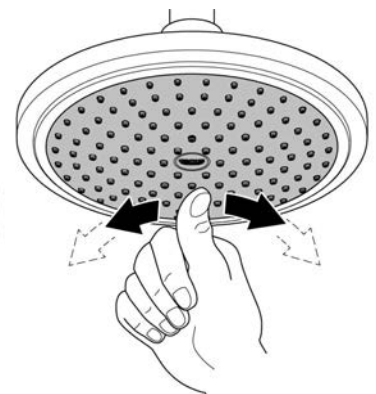

ALLURE  
INWALL CONCEALED BODY / BREECH  
MODEL #33769000

Pure Freude  
an Wasser

Replacement Parts

Pos.-nr.	Product Description	Order-nr.	Units per package
1	Cartridge	46048000	1

48166000

SpeedClean

Pure Freude  
an Wasser