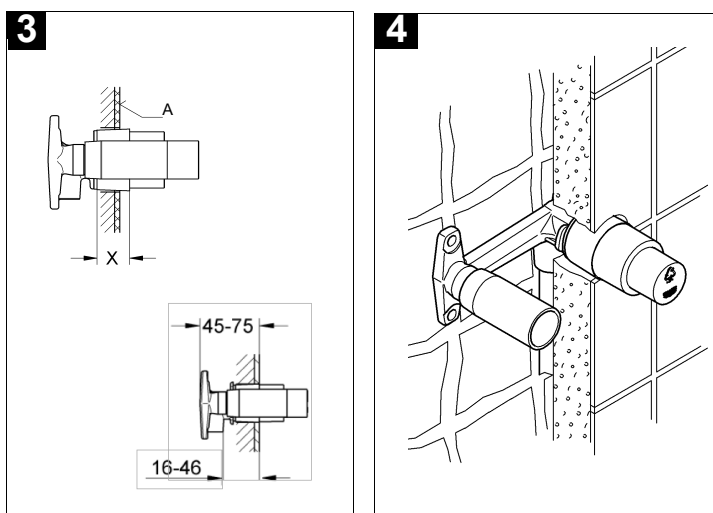

### Product Description: Concealed Inwall Body /Breech

Single-Lever Mixer  
Concealed Body for 2-Hole Basin & Bath Mixers

Wall installation  
Without finishing trim set

**GROHE SilkMove®** 46mm ceramic cartridge  
Adjustable flow rate limiter  
Installation depth 45 to 75 mm

Min recommended pressure 100 kPa

Installation instructions

**Installation Instructions**

**Flush piping system prior and after installation of fitting thoroughly!**

The installation depth of the finished surface of the wall (A) must lie within the area (X) of the fitting template, see Fig. [3] and [4].