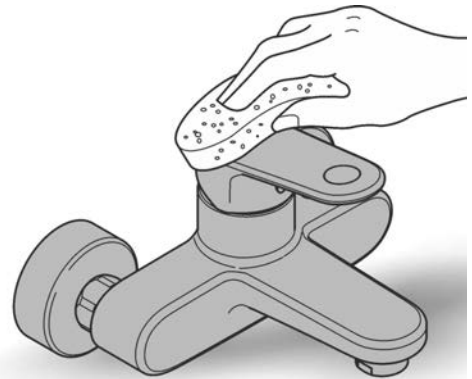

ALLURE  
INWALL CONCEALED BODY / BREECH  
MODEL #33769000

Pure Freude  
an Wasser

Replacement Parts

Pos.-nr.	Product Description	Order-nr.	Units per package
1	Cartridge	46048000	1

48166000

SpeedClean

Pure Freude  
an Wasser