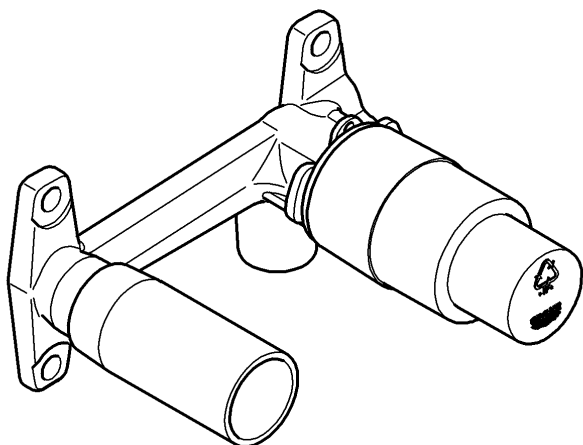

Replacement Parts

Pos.-nr.	Product Description	Order-nr.	Units per package
1	Cartridge	46048000	1