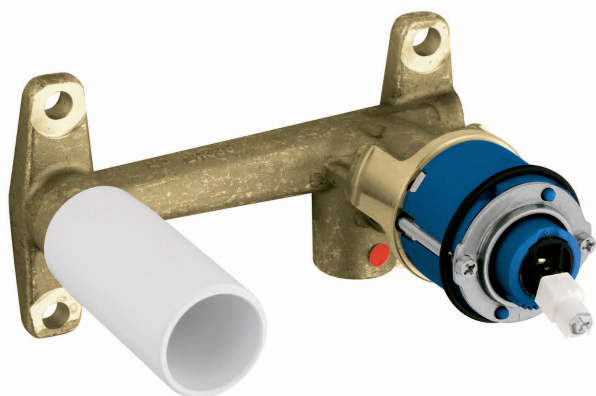

ALLURE  
INWALL CONCEALED BODY / BREECH  
MODEL #33769000

Pure Freude  
an Wasser

GROHE

### Product Description: Concealed Inwall Body /Breech

Single-Lever Mixer  
Concealed Body for 2-Hole Basin & Bath Mixers

Wall installation  
Without finishing trim set

**GROHE SilkMove®** 46mm ceramic cartridge  
Adjustable flow rate limiter  
Installation depth 45 to 75 mm