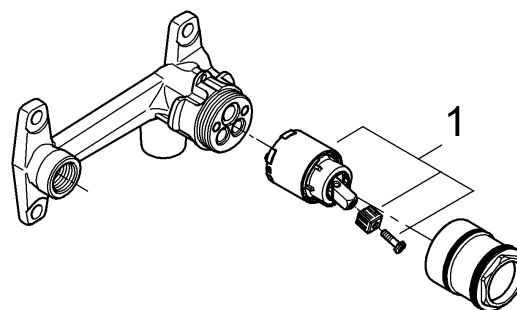

ALLURE  
INWALL CONCEALED BODY / BREECH  
MODEL #33769000

Pure Freude  
an Wasser

Replacement Parts

Pos.-nr.	Product Description	Order-nr.	Units per package
1	Cartridge	46048000	1

48166000

SpeedClean

Pure Freude  
an Wasser