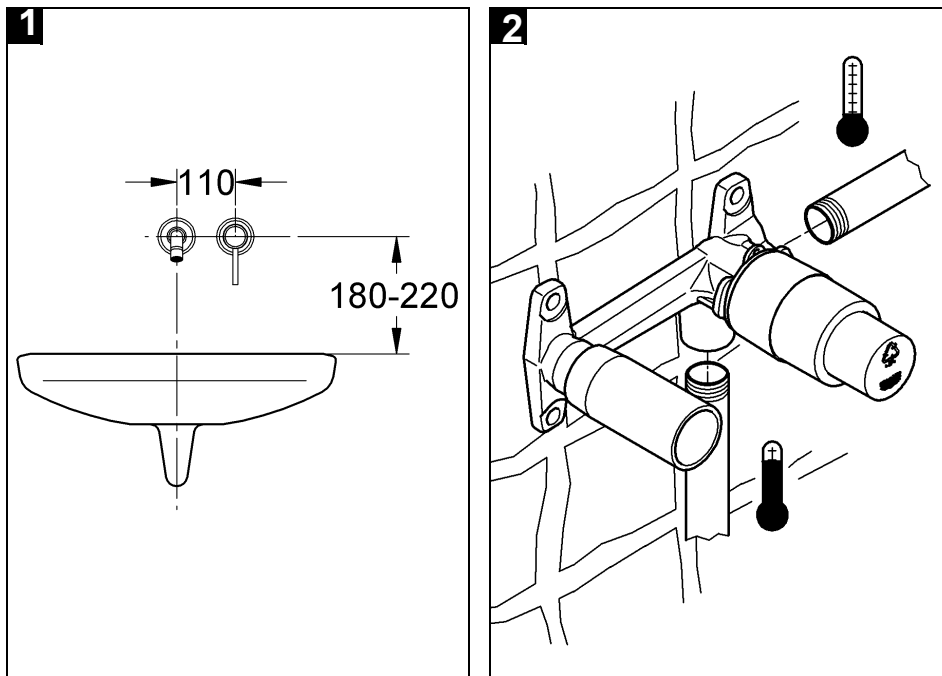

### Product Description: Concealed Inwall Body /Breech

Single-Lever Mixer  
Concealed Body for 2-Hole Basin & Bath Mixers

Wall installation  
Without finishing trim set

**GROHE SilkMove®** 46mm ceramic cartridge  
Adjustable flow rate limiter  
Installation depth 45 to 75 mm

Min recommended pressure 100 kPa

Installation instructions

**Installation Instructions**

**Flush piping system prior and after installation of fitting thoroughly!**

The installation depth of the finished surface of the wall (A) must lie within the area (X) of the fitting template, see Fig. [3] and [4].