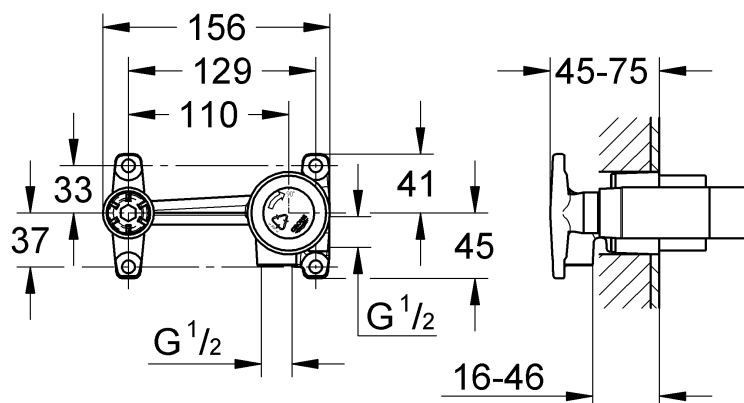

ALLURE
INWALL CONCEALED BODY / BREECH
MODEL #33769000

Pure Freude
an Wasser

GROHE

Product Specifications

Product Description: Concealed Inwall Body /Breech

Single-Lever Mixer
Concealed Body for 2-Hole Basin & Bath Mixers

Wall installation
Without finishing trim set

GROHE SilkMove® 46mm ceramic cartridge
Adjustable flow rate limiter
Installation depth 45 to 75 mm

Min recommended pressure 100 kPa