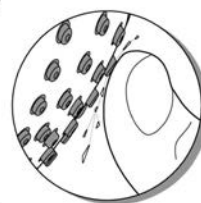

ALLURE  
INWALL CONCEALED BODY / BREECH  
MODEL #33769000

Pure Freude  
an Wasser

Replacement Parts

Pos.-nr.	Product Description	Order-nr.	Units per package
1	Cartridge	46048000	1

48166000

SpeedClean

Pure Freude  
an Wasser