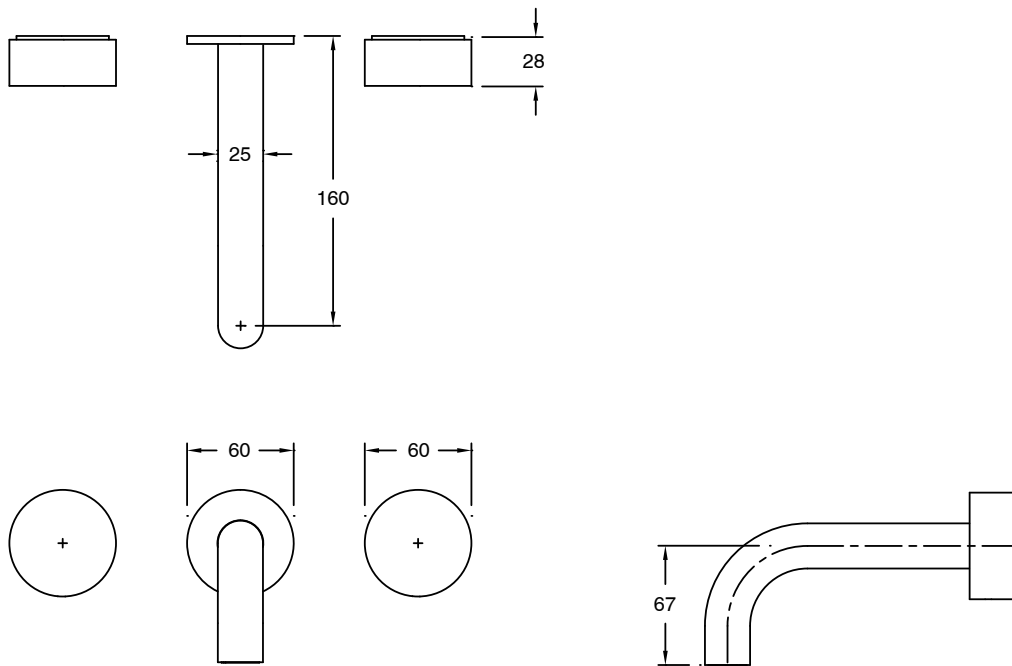

SUSSEX

Sussex Pure Bath Set 160mm with Diamond Textured Handles PVD Brushed Gold

9510819

SPECIFICATIONS

Recommended Use	Residential;Commercial
Colour Finish	Brushed Gold
Primary Material	DR Brass
Recommended Pressure Range	150 - 500 kPa as per AS3500
Max Continuous Working Temperature (deg C)	65
Min Continuous Working Temperature (deg C)	1

WARRANTY

Residential Use (Years)	40
Commercial Use (Years)	10

Please refer to Sussex Warranty page for full Terms and Conditions

Dimensions are nominal measurements only.

CLEANING RECOMMENDATIONS:

We recommend the use of soapy water or approved cleaners. This product should not be cleaned with abrasive materials. Damage caused by any improper treatment is not covered by the product warranty. Refer to Warranty Conditions

Disclaimer: Products in this specification manual must by regulation be installed by licensed and registered trade people. The manufacturer/distributor reserves the right to vary specifications or delete models from their range without prior notification. Dimensions are nominal measurements only. Dimensions and set-outs listed are correct at time of publication however the manufacturer/distributor takes no responsibility for printing errors.

Published 30/03/2026

To see the complete Sussex range go to www.reece.com.au