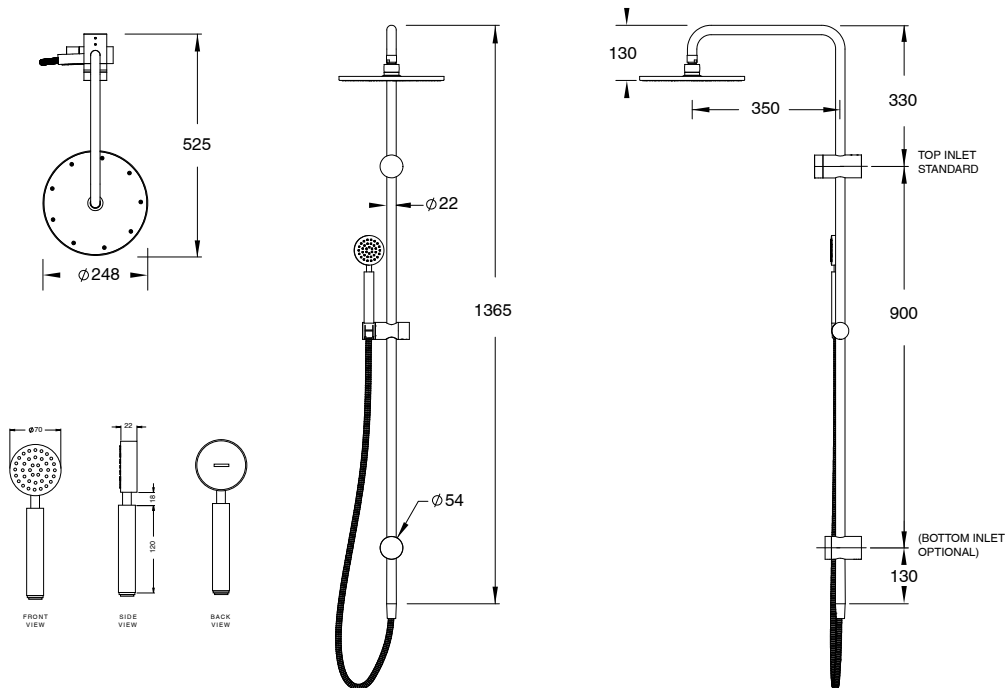

SUSSEX

Sussex Pure Twin Rail Shower with Top Rail Water Inlet PVD Brushed Gold (3 Star)

9510977

SPECIFICATIONS

Recommended Use	Residential;Commercial
Colour Finish	Brushed Gold
Primary Material	DR Brass
Recommended Pressure Range	150 - 500 kPa as per AS3500
Max Continuous Working Temperature (deg C)	65
Min Continuous Working Temperature (deg C)	1

WARRANTY

Residential Use (Years)	40
Commercial Use (Years)	10

Please refer to Sussex Warranty page for full Terms and Conditions

Dimensions are nominal measurements only.

CLEANING RECOMMENDATIONS:

We recommend the use of soapy water or approved cleaners. This product should not be cleaned with abrasive materials. Damage caused by any improper treatment is not covered by the product warranty. Refer to Warranty Conditions

Disclaimer: Products in this specification manual must by regulation be installed by licensed and registered trade people. The manufacturer/distributor reserves the right to vary specifications or delete models from their range without prior notification. Dimensions are nominal measurements only. Dimensions and set-outs listed are correct at time of publication however the manufacturer/distributor takes no responsibility for printing errors.

Published 31/03/2026

To see the complete Sussex range go to www.reece.com.au