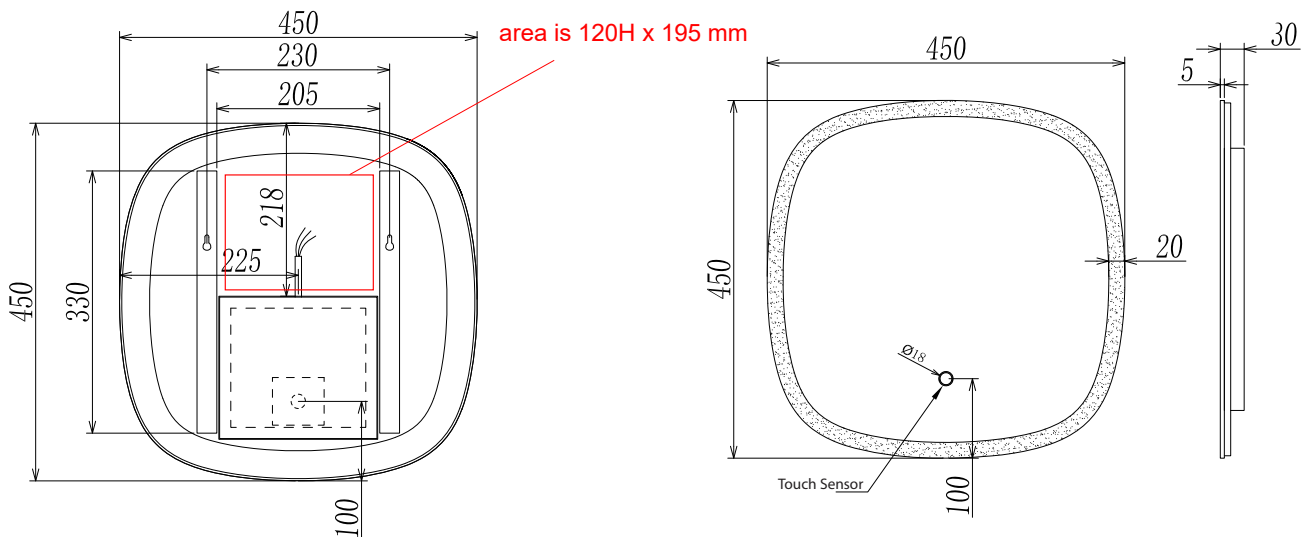

Kado Lussi LED Mirror 450 x 450

SPECIFICATIONS

Description	Backlit LED Mirror with Defogger
Recommended Use	Domestic, Hotel & Commercial
Material	Glass Mirror Plexiglass Edge Safety Film Backing Copper Free
Sensor	Illuminated ON/OFF touch sensor
LED Colours	4000K Warm White 6000K Cold White
Voltage	240 V AC 50HZ
Wattage	LED Module: 13.0 watts
IP Rating	IP44
Standards	AS/NZS 60598 AS/NZS CISPR-15 AS/NZS 2208

WARRANTY

Warranty - Domestic Use	12 Months
Spare Parts & Labour	12 Months
<i>Please refer to Warranty Page for full Terms and Conditions</i>	

CLEANING RECOMMENDATIONS

We recommend the use of a soft dry cloth. This product should not be cleaned with abrasive materials or cleaning agents. Damage caused by improper treatment is not covered by the product warranty - refer to warranty conditions on the last page.

Dimensions are nominal measurements only.

Disclaimer: Products in this specification manual must by regulation be installed by licensed and registered trade people. The manufacturer/distributor reserves the right to vary specifications or delete models from their range without prior notification. Dimensions are nominal measurements only. Dimensions and set-outs listed are correct at time of publication however the manufacturer/distributor takes no responsibility for printing errors.

Published 15/06/2021