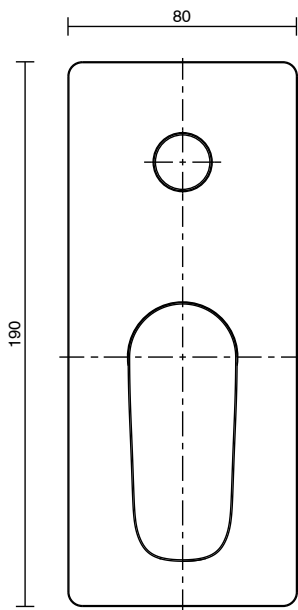

### SPECIFICATIONS

|  |                              |
|--|------------------------------|
| Recommended Use                        | Domestic, Hotel & Commercial |
| Colour                                 | Chrome                       |
| Finish                                 | Polished                     |
| Body Material                          | Brass                        |
| Recommended Pressure Range             | 150 - 500 kPa                |
| Maximum Continuous Working Temperature | 65 deg C                     |
| Suitable for Storage Tank Hot Water    | Yes                          |
| Suitable for Continuous Flow Hot Water | Yes                          |
| Suitable for Gravity Feed Hot Water    | No                           |

Dimensions are nominal measurements only.