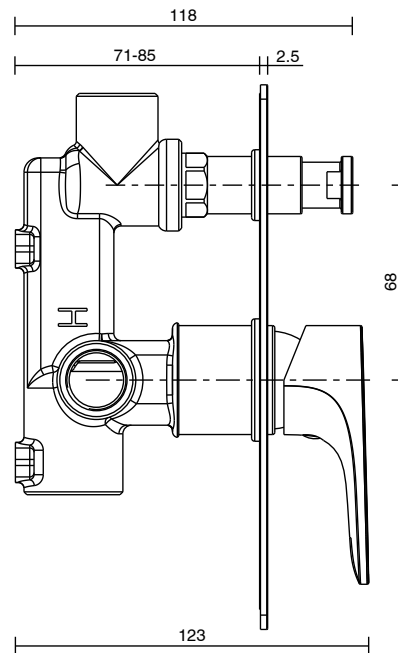

### SPECIFICATIONS

|  |                              |
|--|------------------------------|
| Recommended Use                        | Domestic, Hotel & Commercial |
| Colour                                 | Chrome                       |
| Finish                                 | Polished                     |
| Body Material                          | Brass                        |
| Recommended Pressure Range             | 150 - 500 kPa                |
| Maximum Continuous Working Temperature | 65 deg C                     |
| Suitable for Storage Tank Hot Water    | Yes                          |
| Suitable for Continuous Flow Hot Water | Yes                          |
| Suitable for Gravity Feed Hot Water    | No                           |

Dimensions are nominal measurements only.