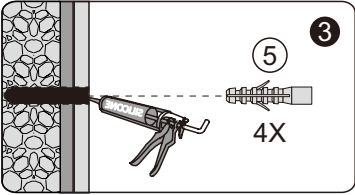

KADO

Kado Lux Framed Shower Panel 900mm, 1000mm, 1200mm Matte Black

Important - Pre-Installation Instructions

- Please read this entire instruction book before commencing installation.
- A licensed tradesman must be used for the installation.
- Instructions to install a Shower Base with this Screen/Panel are included with the Base.
- These Shower Screens/Panels can also be installed directly onto a tiled floor.
- Ensure there is a gasket between all glass and metal components.
- Leave the plastic protectors on the glass corners until the last possible moment and handle with care.
- In cold climates, warming the gaskets and seals with hot water or a hairdryer will assist installation.

7 x1	8 x2	9 x2

Determining Wall Channel Location

When commencing step 1 on the following page, please refer to this drawing and the tabulated dimensions for your size of system to assist in the correct location of the wall channels.

Size	X
900	894~906
1000	994~1006
1200	1194~1206

Size	X
900	894~906
1000	994~1006
1200	1194~1206

1.

2.

3.

4.

5.

6.