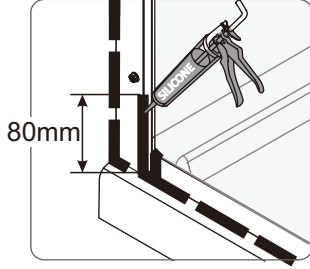

KADO

Kado Lux Framed Shower Panel 900mm, 1000mm, 1200mm Matte Black

Important - Pre-Installation Instructions

- Please read this entire instruction book before commencing installation.
- A licensed tradesman must be used for the installation.
- Instructions to install a Shower Base with this Screen/Panel are included with the Base.
- These Shower Screens/Panels can also be installed directly onto a tiled floor.
- Ensure there is a gasket between all glass and metal components.
- Leave the plastic protectors on the glass corners until the last possible moment and handle with care.
- In cold climates, warming the gaskets and seals with hot water or a hairdryer will assist installation.

7 x1	8 x2	9 x2

Determining Wall Channel Location

When commencing step 1 on the following page, please refer to this drawing and the tabulated dimensions for your size of system to assist in the correct location of the wall channels.

Size	X
900	894~906
1000	994~1006
1200	1194~1206

Size	X
900	894~906
1000	994~1006
1200	1194~1206

1.

2.

3.

4.

5.

6.