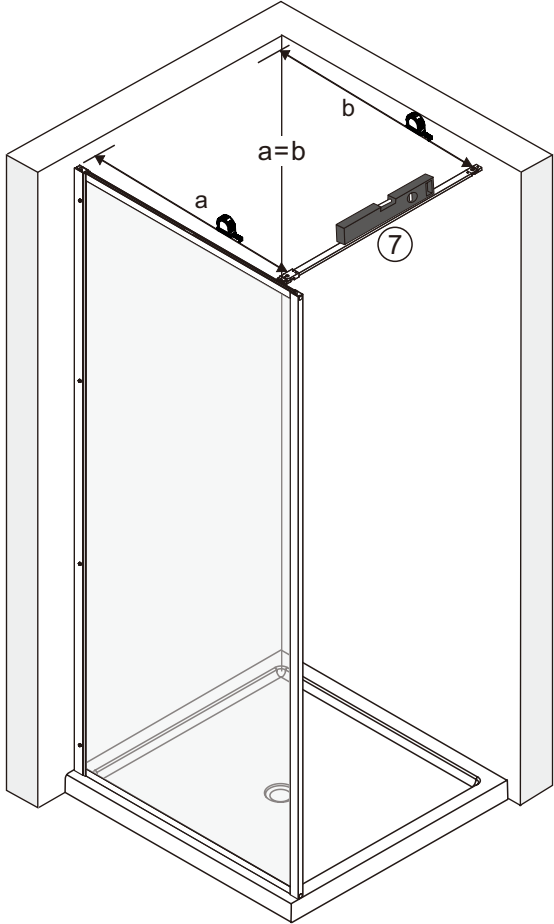

KADO

Kado Lux Framed Shower Panel 900mm, 1000mm, 1200mm Matte Black

Important - Pre-Installation Instructions

- Please read this entire instruction book before commencing installation.
- A licensed tradesman must be used for the installation.
- Instructions to install a Shower Base with this Screen/Panel are included with the Base.
- These Shower Screens/Panels can also be installed directly onto a tiled floor.
- Ensure there is a gasket between all glass and metal components.
- Leave the plastic protectors on the glass corners until the last possible moment and handle with care.
- In cold climates, warming the gaskets and seals with hot water or a hairdryer will assist installation.

7 x1	8 x2	9 x2

Determining Wall Channel Location

When commencing step 1 on the following page, please refer to this drawing and the tabulated dimensions for your size of system to assist in the correct location of the wall channels.

Size	X
900	894~906
1000	994~1006
1200	1194~1206

Size	X
900	894~906
1000	994~1006
1200	1194~1206

1.

2.

3.

4.

5.

6.