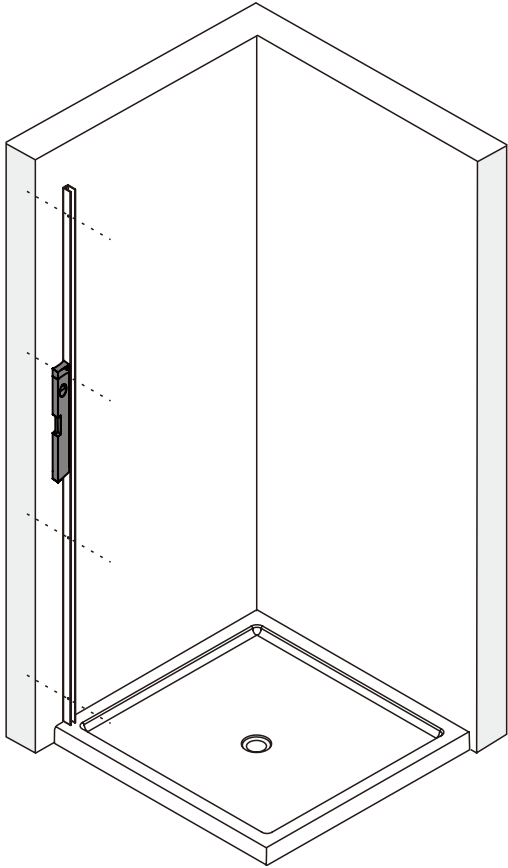

KADO

Kado Lux Framed Shower Panel 900mm, 1000mm, 1200mm Matte Black

Important - Pre-Installation Instructions

- Please read this entire instruction book before commencing installation.
- A licensed tradesman must be used for the installation.
- Instructions to install a Shower Base with this Screen/Panel are included with the Base.
- These Shower Screens/Panels can also be installed directly onto a tiled floor.
- Ensure there is a gasket between all glass and metal components.
- Leave the plastic protectors on the glass corners until the last possible moment and handle with care.
- In cold climates, warming the gaskets and seals with hot water or a hairdryer will assist installation.

7 x1	8 x2	9 x2

Determining Wall Channel Location

When commencing step 1 on the following page, please refer to this drawing and the tabulated dimensions for your size of system to assist in the correct location of the wall channels.

Size	X
900	894~906
1000	994~1006
1200	1194~1206

Size	X
900	894~906
1000	994~1006
1200	1194~1206

1.

2.

3.

4.

5.

6.