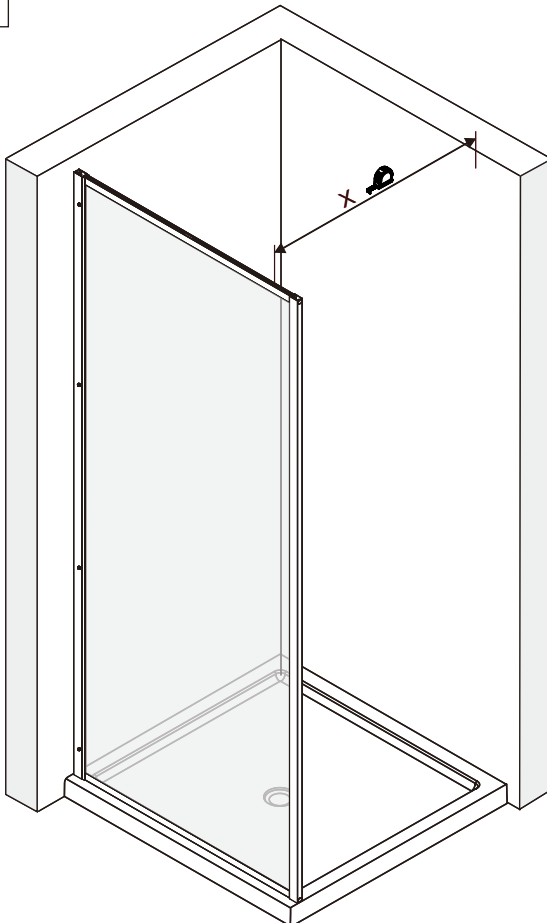

KADO

Kado Lux Framed Shower Panel 900mm, 1000mm, 1200mm Matte Black

Important - Pre-Installation Instructions

- Please read this entire instruction book before commencing installation.
- A licensed tradesman must be used for the installation.
- Instructions to install a Shower Base with this Screen/Panel are included with the Base.
- These Shower Screens/Panels can also be installed directly onto a tiled floor.
- Ensure there is a gasket between all glass and metal components.
- Leave the plastic protectors on the glass corners until the last possible moment and handle with care.
- In cold climates, warming the gaskets and seals with hot water or a hairdryer will assist installation.

7 x1	8 x2	9 x2

Determining Wall Channel Location

When commencing step 1 on the following page, please refer to this drawing and the tabulated dimensions for your size of system to assist in the correct location of the wall channels.

Size	X
900	894~906
1000	994~1006
1200	1194~1206

Size	X
900	894~906
1000	994~1006
1200	1194~1206

1.

2.

3.

4.

5.

6.