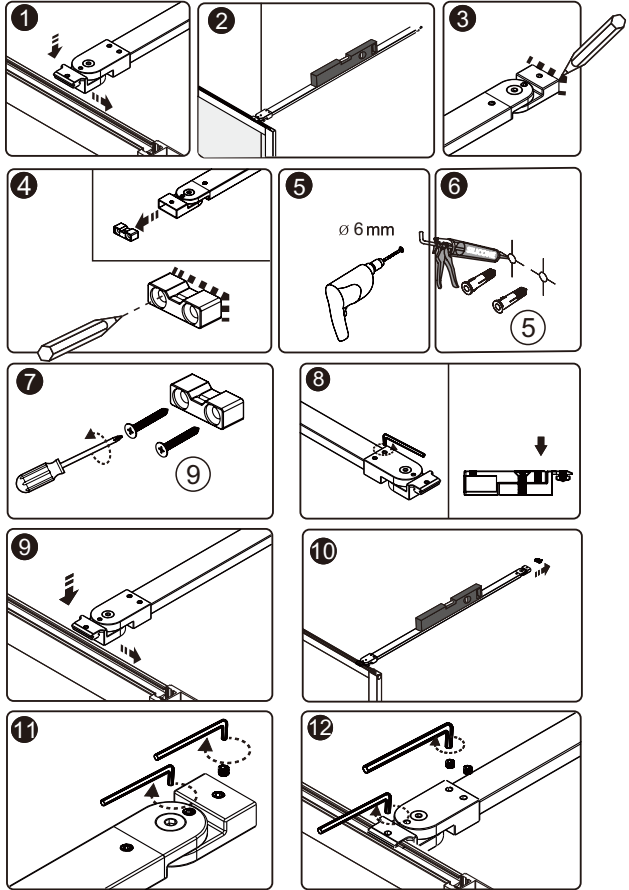

KADO

Kado Lux Framed Shower Panel 900mm, 1000mm, 1200mm Matte Black

Important - Pre-Installation Instructions

- Please read this entire instruction book before commencing installation.
- A licensed tradesman must be used for the installation.
- Instructions to install a Shower Base with this Screen/Panel are included with the Base.
- These Shower Screens/Panels can also be installed directly onto a tiled floor.
- Ensure there is a gasket between all glass and metal components.
- Leave the plastic protectors on the glass corners until the last possible moment and handle with care.
- In cold climates, warming the gaskets and seals with hot water or a hairdryer will assist installation.

7 x1	8 x2	9 x2

Determining Wall Channel Location

When commencing step 1 on the following page, please refer to this drawing and the tabulated dimensions for your size of system to assist in the correct location of the wall channels.

Size	X
900	894~906
1000	994~1006
1200	1194~1206

Size	X
900	894~906
1000	994~1006
1200	1194~1206

1.

2.

3.

4.

5.

6.