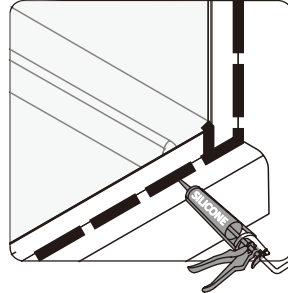

KADO

Kado Lux Framed Shower Panel 900mm, 1000mm, 1200mm Matte Black

Important - Pre-Installation Instructions

- Please read this entire instruction book before commencing installation.
- A licensed tradesman must be used for the installation.
- Instructions to install a Shower Base with this Screen/Panel are included with the Base.
- These Shower Screens/Panels can also be installed directly onto a tiled floor.
- Ensure there is a gasket between all glass and metal components.
- Leave the plastic protectors on the glass corners until the last possible moment and handle with care.
- In cold climates, warming the gaskets and seals with hot water or a hairdryer will assist installation.

7 x1	8 x2	9 x2

Determining Wall Channel Location

When commencing step 1 on the following page, please refer to this drawing and the tabulated dimensions for your size of system to assist in the correct location of the wall channels.

Size	X
900	894~906
1000	994~1006
1200	1194~1206

Size	X
900	894~906
1000	994~1006
1200	1194~1206

1.

2.

3.

4.

5.

6.

KADO

Kado Lux Framed Shower Panel 900mm,1000mm,1200mm Matte Black

Care Details

We recommend the use of soapy water or approved cleaners. This product should not be cleaned with abrasive materials. Damage caused by any improper treatment is not covered by the product warranty. Refer to Warranty Conditions