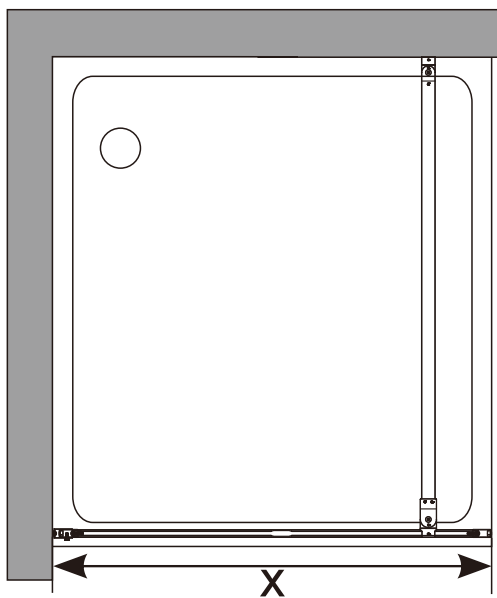

KADO

Kado Lux Framed Shower Panel 900mm, 1000mm, 1200mm Matte Black

Important - Pre-Installation Instructions

- Please read this entire instruction book before commencing installation.
- A licensed tradesman must be used for the installation.
- Instructions to install a Shower Base with this Screen/Panel are included with the Base.
- These Shower Screens/Panels can also be installed directly onto a tiled floor.
- Ensure there is a gasket between all glass and metal components.
- Leave the plastic protectors on the glass corners until the last possible moment and handle with care.
- In cold climates, warming the gaskets and seals with hot water or a hairdryer will assist installation.

7 x1	8 x2	9 x2

Determining Wall Channel Location

When commencing step 1 on the following page, please refer to this drawing and the tabulated dimensions for your size of system to assist in the correct location of the wall channels.

Size	X
900	894~906
1000	994~1006
1200	1194~1206

Size	X
900	894~906
1000	994~1006
1200	1194~1206

1.

2.

3.

4.

5.

6.