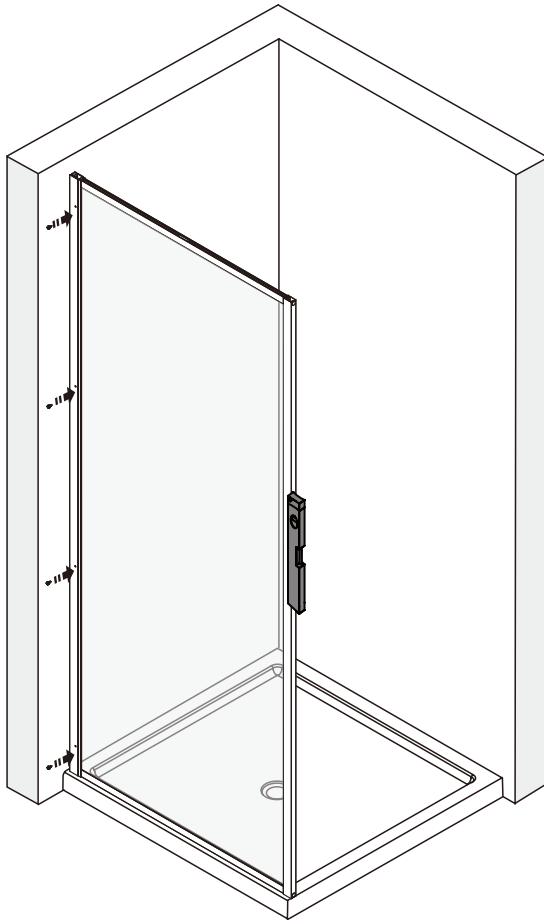

KADO

Kado Lux Framed Shower Panel 900mm, 1000mm, 1200mm Matte Black

Important - Pre-Installation Instructions

- Please read this entire instruction book before commencing installation.
- A licensed tradesman must be used for the installation.
- Instructions to install a Shower Base with this Screen/Panel are included with the Base.
- These Shower Screens/Panels can also be installed directly onto a tiled floor.
- Ensure there is a gasket between all glass and metal components.
- Leave the plastic protectors on the glass corners until the last possible moment and handle with care.
- In cold climates, warming the gaskets and seals with hot water or a hairdryer will assist installation.

7 x1	8 x2	9 x2

Determining Wall Channel Location

When commencing step 1 on the following page, please refer to this drawing and the tabulated dimensions for your size of system to assist in the correct location of the wall channels.

Size	X
900	894~906
1000	994~1006
1200	1194~1206

Size	X
900	894~906
1000	994~1006
1200	1194~1206

1.

2.

3.

4.

5.

6.

KADO

Kado Lux Framed Shower Panel 900mm,1000mm,1200mm Matte Black

Care Details

We recommend the use of soapy water or approved cleaners. This product should not be cleaned with abrasive materials. Damage caused by any improper treatment is not covered by the product warranty. Refer to Warranty Conditions