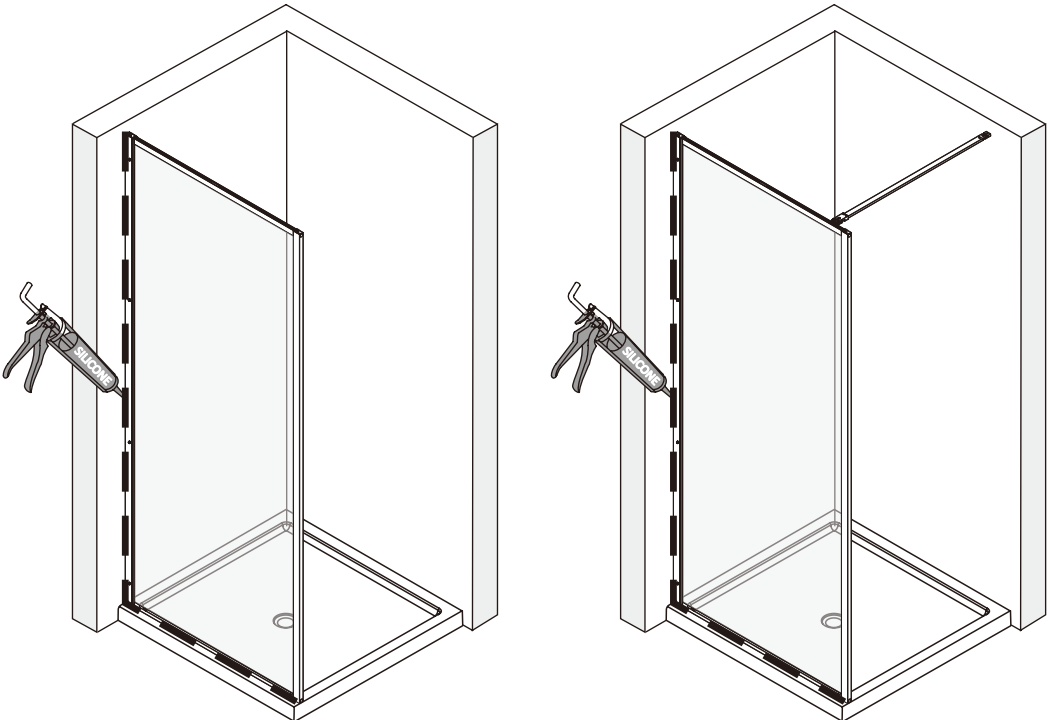

KADO

Kado Lux Framed Shower Panel 900mm, 1000mm, 1200mm Matte Black

Important - Pre-Installation Instructions

- Please read this entire instruction book before commencing installation.
- A licensed tradesman must be used for the installation.
- Instructions to install a Shower Base with this Screen/Panel are included with the Base.
- These Shower Screens/Panels can also be installed directly onto a tiled floor.
- Ensure there is a gasket between all glass and metal components.
- Leave the plastic protectors on the glass corners until the last possible moment and handle with care.
- In cold climates, warming the gaskets and seals with hot water or a hairdryer will assist installation.

7 x1	8 x2	9 x2

Determining Wall Channel Location

When commencing step 1 on the following page, please refer to this drawing and the tabulated dimensions for your size of system to assist in the correct location of the wall channels.

Size	X
900	894~906
1000	994~1006
1200	1194~1206

Size	X
900	894~906
1000	994~1006
1200	1194~1206

1.

2.

3.

4.

5.

6.