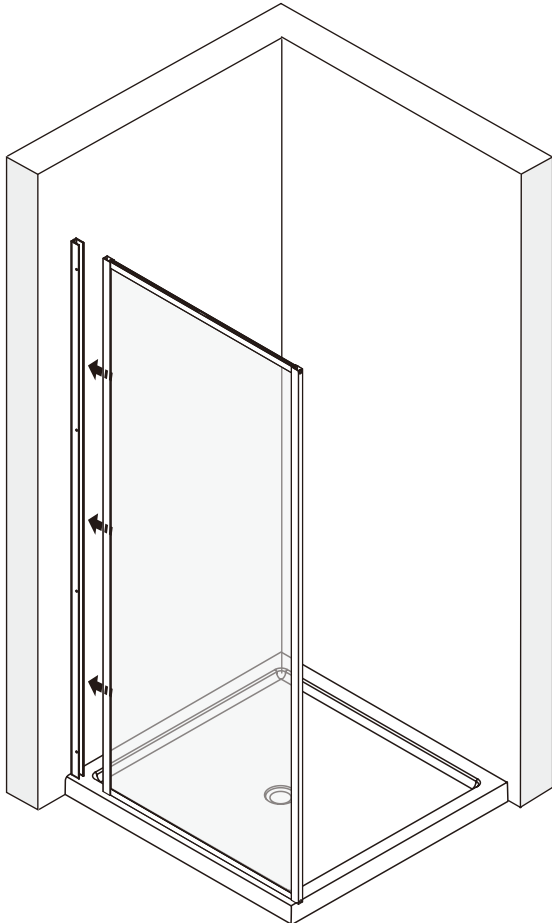

KADO

Kado Lux Framed Shower Panel 900mm, 1000mm, 1200mm Matte Black

Important - Pre-Installation Instructions

- Please read this entire instruction book before commencing installation.
- A licensed tradesman must be used for the installation.
- Instructions to install a Shower Base with this Screen/Panel are included with the Base.
- These Shower Screens/Panels can also be installed directly onto a tiled floor.
- Ensure there is a gasket between all glass and metal components.
- Leave the plastic protectors on the glass corners until the last possible moment and handle with care.
- In cold climates, warming the gaskets and seals with hot water or a hairdryer will assist installation.

7 x1	8 x2	9 x2

Determining Wall Channel Location

When commencing step 1 on the following page, please refer to this drawing and the tabulated dimensions for your size of system to assist in the correct location of the wall channels.

Size	X
900	894~906
1000	994~1006
1200	1194~1206

Size	X
900	894~906
1000	994~1006
1200	1194~1206

1.

2.

3.

4.

5.

6.

KADO

Kado Lux Framed Shower Panel 900mm,1000mm,1200mm Matte Black

Care Details

We recommend the use of soapy water or approved cleaners. This product should not be cleaned with abrasive materials. Damage caused by any improper treatment is not covered by the product warranty. Refer to Warranty Conditions