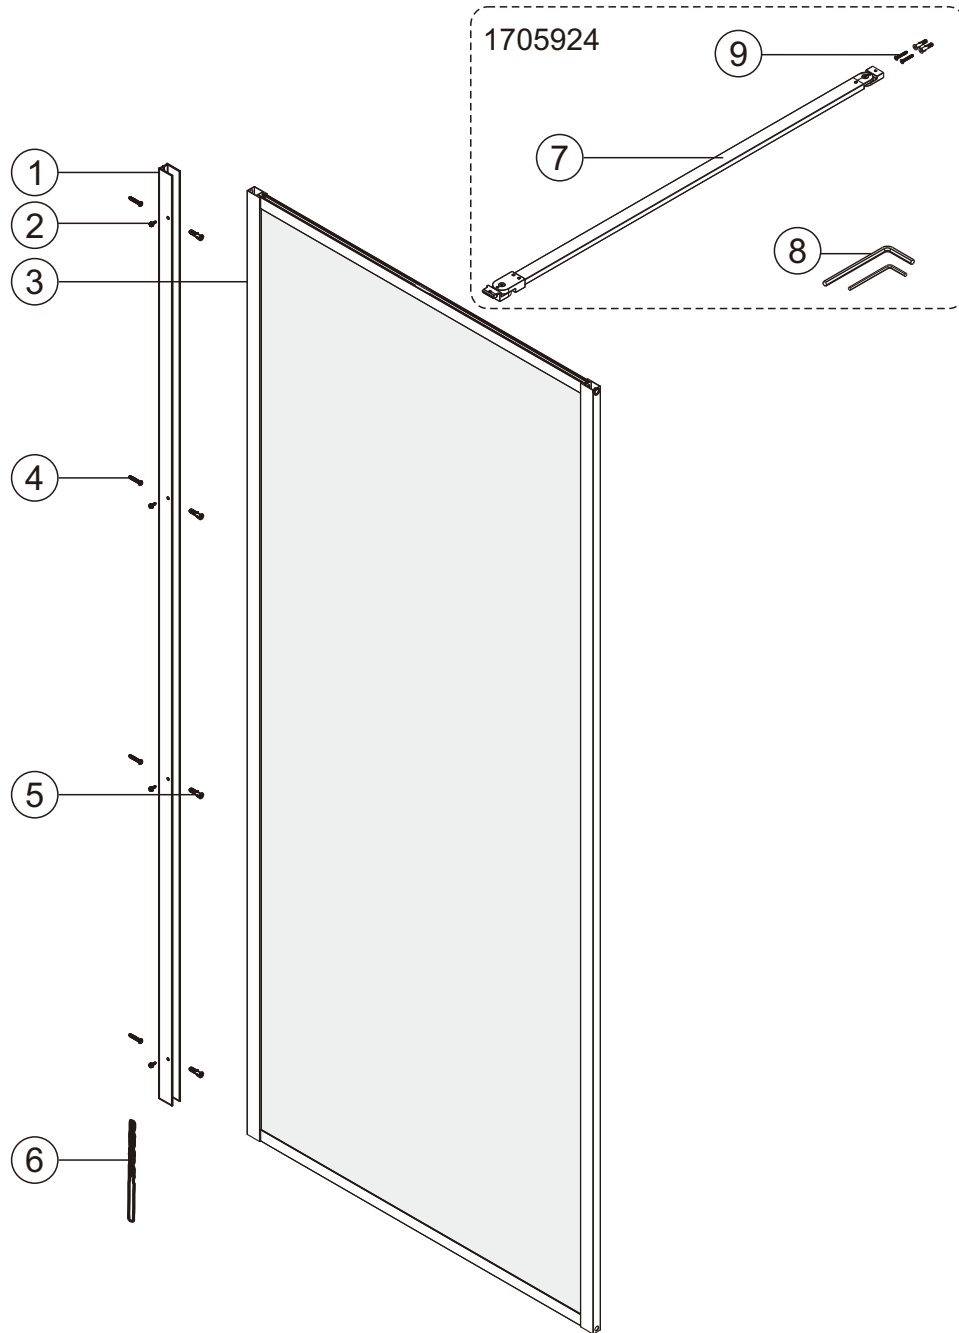

Parts List of Door

1705921/1705922/1705923

1 x1	2 x4	3 x1	4 x4	5 x6	6 x1

1705924

7 x1	8 x2	9 x2