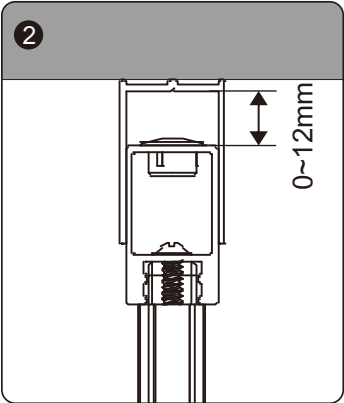

7 x1	8 x2	9 x2

Determining Wall Channel Location

When commencing step 1 on the following page, please refer to this drawing and the tabulated dimensions for your size of system to assist in the correct location of the wall channels.

Size	X
900	894~906
1000	994~1006
1200	1194~1206

Size	X
900	894~906
1000	994~1006
1200	1194~1206

1.

2.

3.

4.

5.

6.