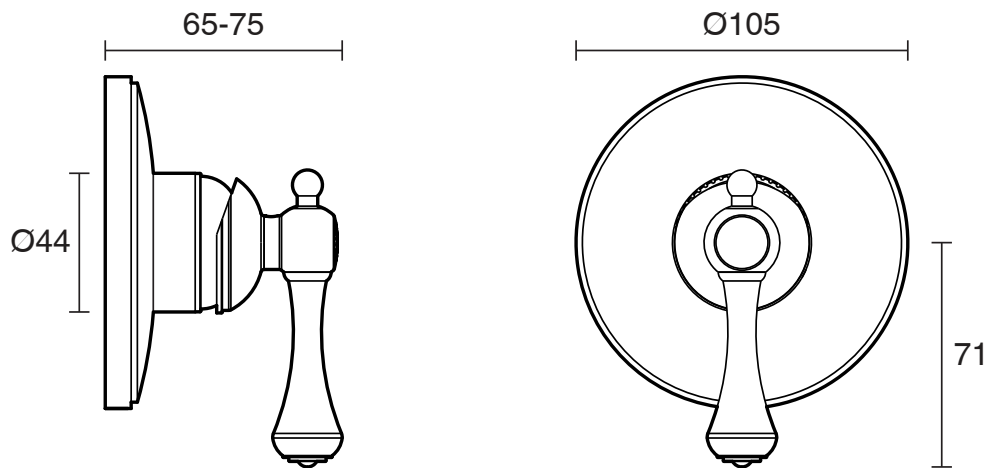

KADO

Kado Era Shower Mixer Matte Black

2263707

SPECIFICATIONS

Recommended Use	Domestic, Hotel & Commercial
Colour	Matte Black
Finish	Matte
Material	DR Brass
Recommended Pressure Range	150 - 500 kPa
Maximum Continuous Working Temperature	80 deg C
Suitable for Storage Tank Hot Water	Yes
Suitable for Continuous Flow Hot Water	Yes
Suitable for Gravity Feed Hot Water	No

WARRANTY

Warranty - Domestic Use	10 Years
Spare Parts & Labour	12 Months

Please refer to Warranty Page for full Terms and Conditions

Dimensions are nominal measurements only.

CLEANING RECOMMENDATIONS:

We recommend the use of soapy water or approved cleaners. This product should not be cleaned with abrasive materials. Damage caused by any improper treatment is not covered by the product warranty. Refer to Warranty Conditions

Disclaimer: Products in this specification manual must by regulation be installed by licensed and registered trade people. The manufacturer/distributor reserves the right to vary specifications or delete models from their range without prior notification. Dimensions are nominal measurements only. Dimensions and set-outs listed are correct at time of publication however the manufacturer/distributor takes no responsibility for printing errors.

Published 07/09/2022

To see the complete Kado range go to www.reece.com.au