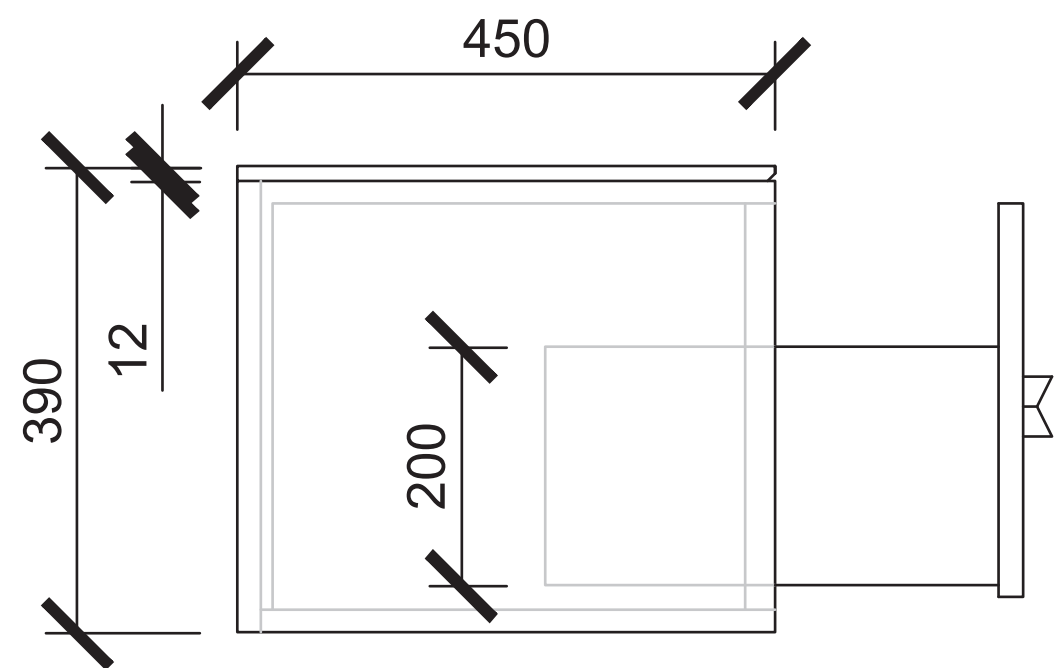

1200W x 450D x 390H

SIDE VIEW for SEMI-INSET basin alignment