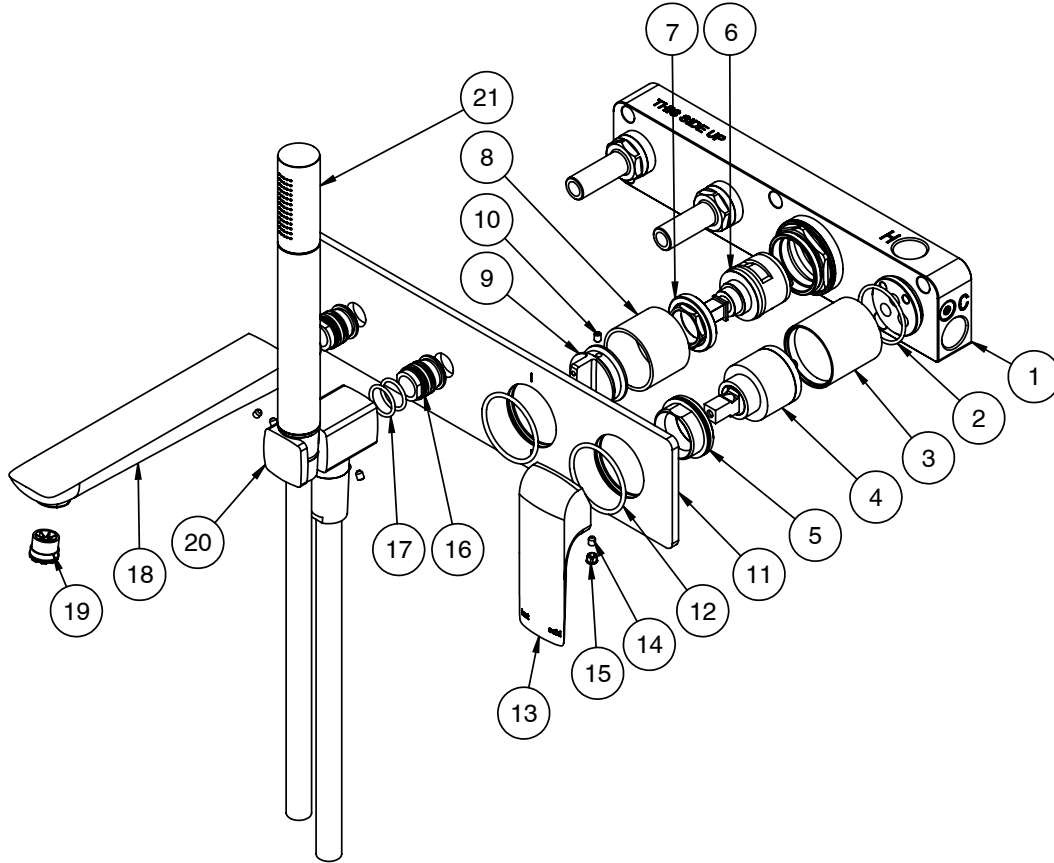

Milli Glance Wall Bath/Shower System (3*) Gun Metal

ITEM NO.	DESCRIPTION	PART NUMBER/SPECIFICATION	QTY.
1	Wall Breech assembly	SA5767	1
2	O Ring	ID33 X 2.0	1
3	Wall Mixer Sleeve	PR2920	1
4	35mm Cartridge	KCG-K035A	1
5	Lock Nut Dome Sleeve	PR2921	1
6	Two Way Diverter 31mm	K31ADB-8	1
7	Diverter Locknut	PR5770	1
8	Diverter Sleeve	PR5771	1
9	Diverter Lever	PR5772	1
10	Point End	GSC M4 X 5	2
11	Dress Plate	PR5773	1
12	O Ring	ID39 X 2.5	2
13	Wall Mixer Handle	PR1672	1
14	Grub Screw Plain Cup	M4 X 5	5
15	Screw Cap ABS	PR2917	1
16	Wall Spout Adaptor	PR1680	2
17	O Ring	ID16 X 2.0	4
18	Wall Set Spout	PR1681	1
19	Flow Straightener	PR100-400074	1
20	Shower Bracket Assembly	SA5777	1
21	Hand Shower and Hose Assembly	SA5782	1