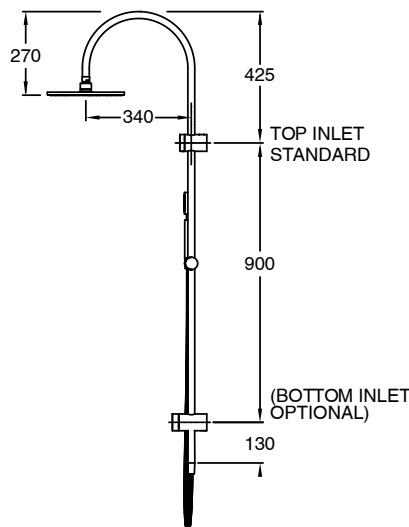

SUSSEX

Sussex Pure Twin Rail Shower Curved PVD Matte Black (3 Star)

9511467

SPECIFICATIONS	
Recommended Use	Residential;Commercial
Colour Finish	Matte Black
Primary Material	DR Brass
Recommended Pressure Range	150 - 500 kPa as per AS3500
Max Continuous Working Temperature (deg C)	65
Min Continuous Working Temperature (deg C)	1
WARRANTY	
Residential Use (Years)	40
Commercial Use (Years)	10
<i>Please refer to Sussex Warranty page for full Terms and Conditions</i>	