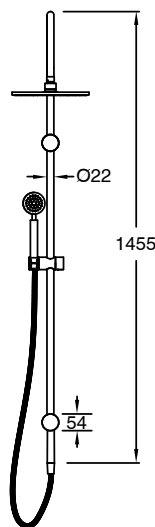

SUSSEX

Sussex Pure Twin Rail Shower Curved PVD Matte Black (3 Star)

9511467

SPECIFICATIONS	
Recommended Use	Residential;Commercial
Colour Finish	Matte Black
Primary Material	DR Brass
Recommended Pressure Range	150 - 500 kPa as per AS3500
Max Continuous Working Temperature (deg C)	65
Min Continuous Working Temperature (deg C)	1
WARRANTY	
Residential Use (Years)	40
Commercial Use (Years)	10
<i>Please refer to Sussex Warranty page for full Terms and Conditions</i>	