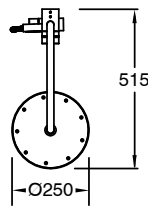

SUSSEX

Sussex Pure Twin Rail Shower Curved PVD Matte Black (3 Star)

9511467

SPECIFICATIONS	
Recommended Use	Residential;Commercial
Colour Finish	Matte Black
Primary Material	DR Brass
Recommended Pressure Range	150 - 500 kPa as per AS3500
Max Continuous Working Temperature (deg C)	65
Min Continuous Working Temperature (deg C)	1
WARRANTY	
Residential Use (Years)	40
Commercial Use (Years)	10
<i>Please refer to Sussex Warranty page for full Terms and Conditions</i>	

Disclaimer: Products in this specification manual must by regulation be installed by licensed and registered trade people. The manufacturer/distributor reserves the right to vary specifications or delete models from their range without prior notification. Dimensions are nominal measurements only. Dimensions and set-outs listed are correct at time of publication however the manufacturer/distributor takes no responsibility for printing errors.