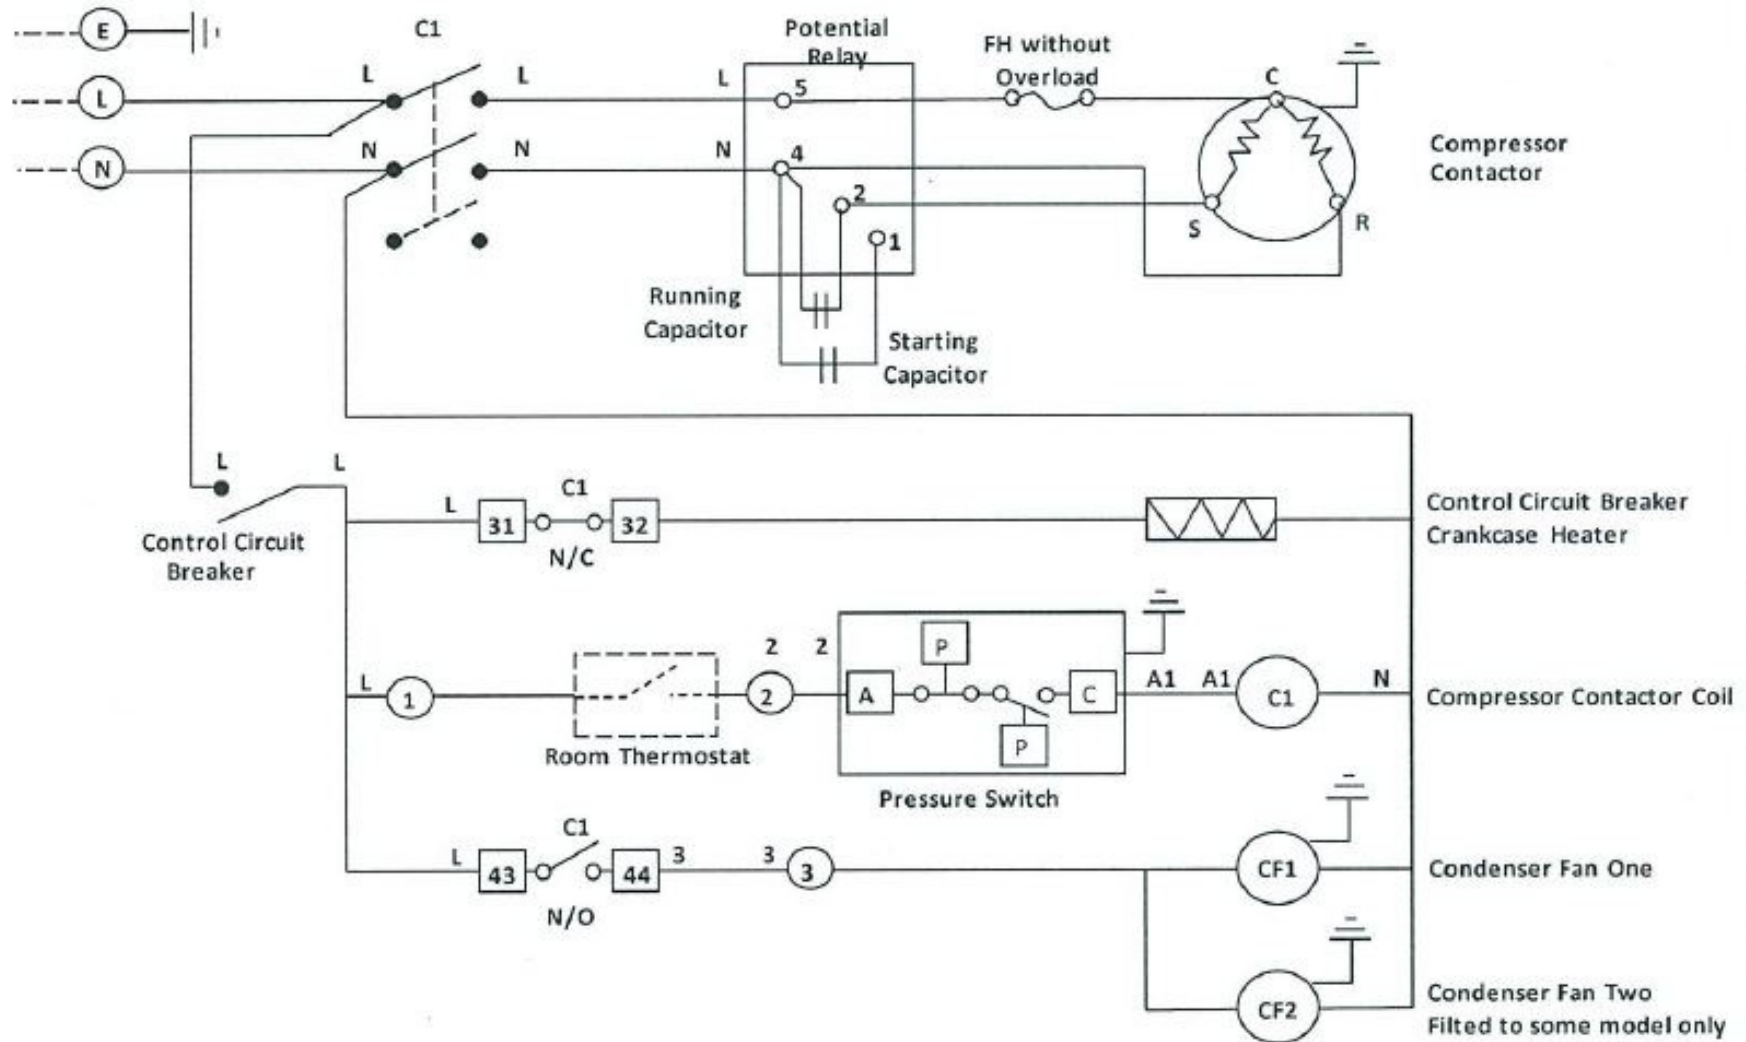

MODEL CAJ & FH (SINGLE PHASE) EVO

- ① - Terminal Number
- - Suggested Field Wiring
- 31 - Fault Lamp

7684165

Ind.

C