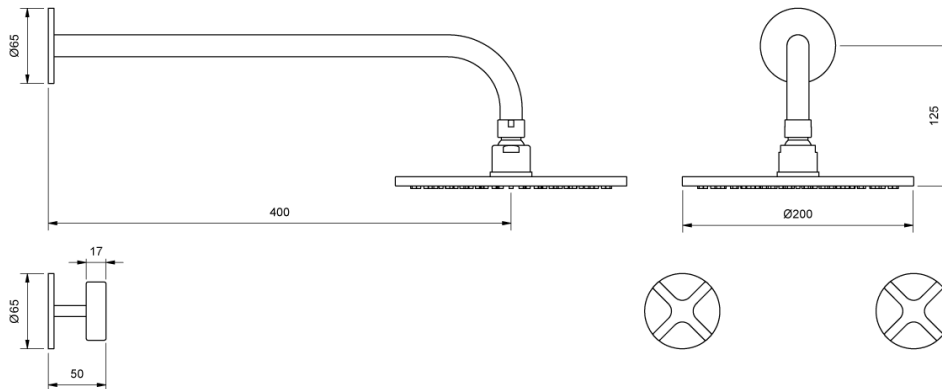

Milli Exo Shower Set Gunmetal (3 Star)

2299059

SPECIFICATIONS

Recommended Use	Domestic, Hotel & Commercial
Colour	Gunmetal
Finish	Matte
Body Material	Electroplated Brass
Recommended Pressure Range	150 - 500 kPa
Maximum Continuous Working Temperature	80 deg C
Suitable for Storage Tank Hot Water	Yes
Suitable for Continuous Flow Hot Water	Yes
Suitable for Gravity Feed Hot Water	No

WARRANTY

Warranty - Domestic Use	15 Years
Spare Parts & Labour	5 Years

Please refer to Warranty Page for full Terms and Conditions

Dimensions are nominal measurements only.

CLEANING RECOMMENDATIONS:

We recommend the use of soapy water or approved cleaners. This product should not be cleaned with abrasive materials. Damage caused by any improper treatment is not covered by the product warranty. Refer to Warranty Conditions

Disclaimer: Products in this specification manual must by regulation be installed by licensed and registered trade people. The manufacturer/distributor reserves the right to vary specifications or delete models from their range without prior notification. Dimensions are nominal measurements only. Dimensions and set-outs listed are correct at time of publication however the manufacturer/distributor takes no responsibility for printing errors.

Published 30/09/2022

To see the complete Milli range go to www.reece.com.au