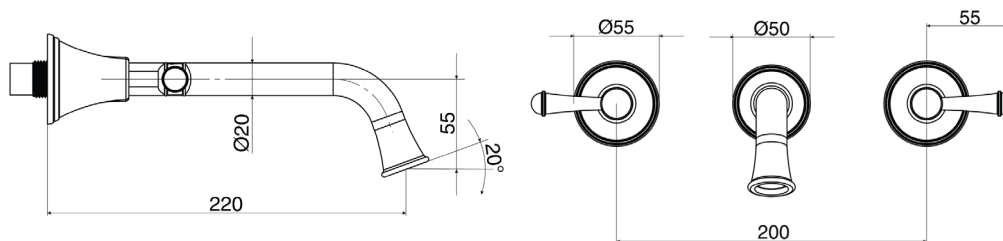

Posh Canterbury Wall Bath Set 220mm Lever Handles Matte Black

9509159

SPECIFICATIONS

Recommended Use	Domestic;Hotel;Commercial
Colour Finish	Matte Black
Primary Material	DR Brass
Recommended Pressure Range	150 - 500 kPa as per AS3500
Max Continuous Working Temperature (deg C)	80
Min Continuous Working Temperature (deg C)	5
Hot Water Unit Suitability	Storage Tank;Continuous Flow

WARRANTY

Warranty - Domestic Use (Years)	10
Spare Parts & Labour (Years)	1

Please refer to Warranty Page for full Terms and Conditions

Dimensions are nominal measurements only.

CLEANING RECOMMENDATIONS:

We recommend the use of soapy water or approved cleaners. This product should not be cleaned with abrasive materials. Damage caused by any improper treatment is not covered by the product warranty. Refer to Warranty Conditions

Disclaimer: Products in this specification manual must by regulation be installed by licensed and registered trade people. The manufacturer/distributor reserves the right to vary specifications or delete models from their range without prior notification. Dimensions are nominal measurements only. Dimensions and set-outs listed are correct at time of publication however the manufacturer/distributor takes no responsibility for printing errors.

Published 27/03/2025

To see the complete Posh range go to
www.reece.com.au