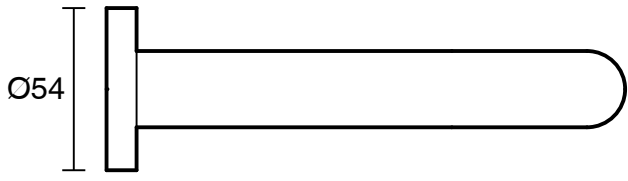

SUSSEX

Sussex Scala 25mm Wall Outlet Curved 160mm Living Rustic Bronze (6 Star)

2299568

SPECIFICATIONS

Recommended Use	Residential;Commercial
Colour Finish	Living Rustic Bronze
Primary Material	DR Brass
Recommended Pressure Range	150 - 500 kPa as per AS3500
Max Continuous Working Temperature (deg C)	65
Min Continuous Working Temperature (deg C)	1

WARRANTY

Residential Use (Years)	40
Commercial Use (Years)	10

Please refer to Sussex Warranty page for full Terms and Conditions

Dimensions are nominal measurements only.

CLEANING RECOMMENDATIONS:

We recommend the use of soapy water or approved cleaners. This product should not be cleaned with abrasive materials. Damage caused by any improper treatment is not covered by the product warranty. Refer to Warranty Conditions

Disclaimer: Products in this specification manual must by regulation be installed by licensed and registered trade people. The manufacturer/distributor reserves the right to vary specifications or delete models from their range without prior notification. Dimensions are nominal measurements only. Dimensions and set-outs listed are correct at time of publication however the manufacturer/distributor takes no responsibility for printing errors.

Published 31/03/2026

To see the complete Sussex range go to www.reece.com.au