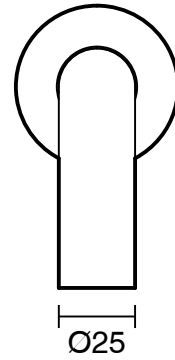

SUSSEX

Sussex Scala 25mm Wall Outlet Curved 160mm Living Rustic Bronze (6 Star)

2299568

SPECIFICATIONS

Recommended Use	Residential;Commercial
Colour Finish	Living Rustic Bronze
Primary Material	DR Brass
Recommended Pressure Range	150 - 500 kPa as per AS3500
Max Continuous Working Temperature (deg C)	65
Min Continuous Working Temperature (deg C)	1

WARRANTY

Residential Use (Years)	40
Commercial Use (Years)	10

Please refer to Sussex Warranty page for full Terms and Conditions