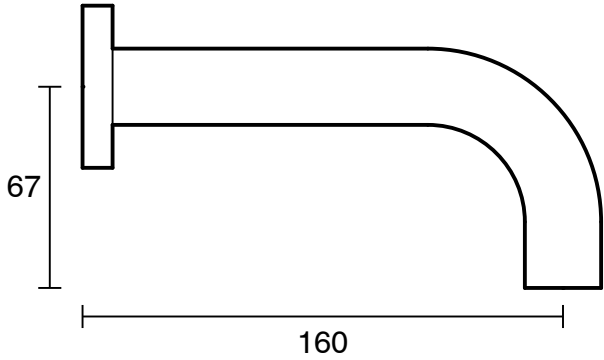

SUSSEX

Sussex Scala 25mm Wall Outlet Curved 160mm Living Rustic Bronze (6 Star)

2299568

SPECIFICATIONS

Recommended Use	Residential;Commercial
Colour Finish	Living Rustic Bronze
Primary Material	DR Brass
Recommended Pressure Range	150 - 500 kPa as per AS3500
Max Continuous Working Temperature (deg C)	65
Min Continuous Working Temperature (deg C)	1

WARRANTY

Residential Use (Years)	40
Commercial Use (Years)	10

Please refer to Sussex Warranty page for full Terms and Conditions

Dimensions are nominal measurements only.

CLEANING RECOMMENDATIONS:

We recommend the use of soapy water or approved cleaners. This product should not be cleaned with abrasive materials. Damage caused by any improper treatment is not covered by the product warranty. Refer to Warranty Conditions

Disclaimer: Products in this specification manual must by regulation be installed by licensed and registered trade people. The manufacturer/distributor reserves the right to vary specifications or delete models from their range without prior notification. Dimensions are nominal measurements only. Dimensions and set-outs listed are correct at time of publication however the manufacturer/distributor takes no responsibility for printing errors.

Published 31/03/2026

To see the complete Sussex range go to www.reece.com.au