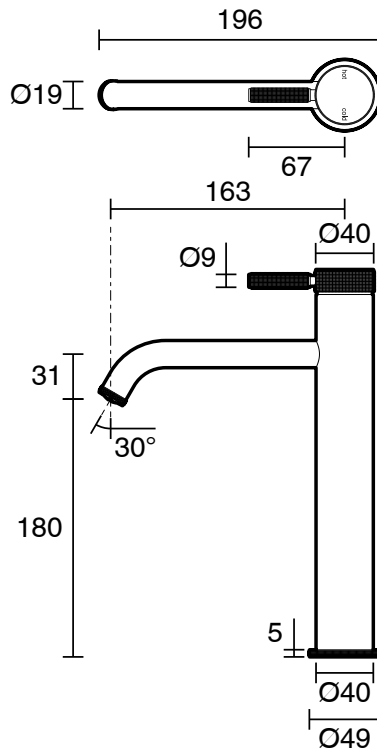

## Milli Etch Extended Height Basin Mixer Tap Brushed Gold (6 Star)

21367

SPECIFICATIONS	
Recommended Use	Domestic;Commercial;Hotel
Colour Finish	Brushed Gold
Primary Material	Lead Free Brass
Recommended Pressure Range	150 - 500 kPa as per AS3500
Max Continuous Working Pressure (kPa)	500
Max Continuous Working Temperature (deg C)	75
Min Continuous Working Temperature (deg C)	5
Hot Water Unit Suitability	Storage Tank;Continuous Flow
WARRANTY	
Warranty - Domestic Use (Years)	15
Spare Parts & Labour (Years)	1
<i>Please refer to Warranty Page for full Terms and Conditions</i>	

Dimensions are nominal measurements only.

**Disclaimer:** Products in this specification manual must by regulation be installed by licensed and registered trade people. The manufacturer/distributor reserves the right to vary specifications or delete models from their range without prior notification. Dimensions are nominal measurements only. Dimensions and set-outs listed are correct at time of publication however the manufacturer/distributor takes no responsibility for printing errors.