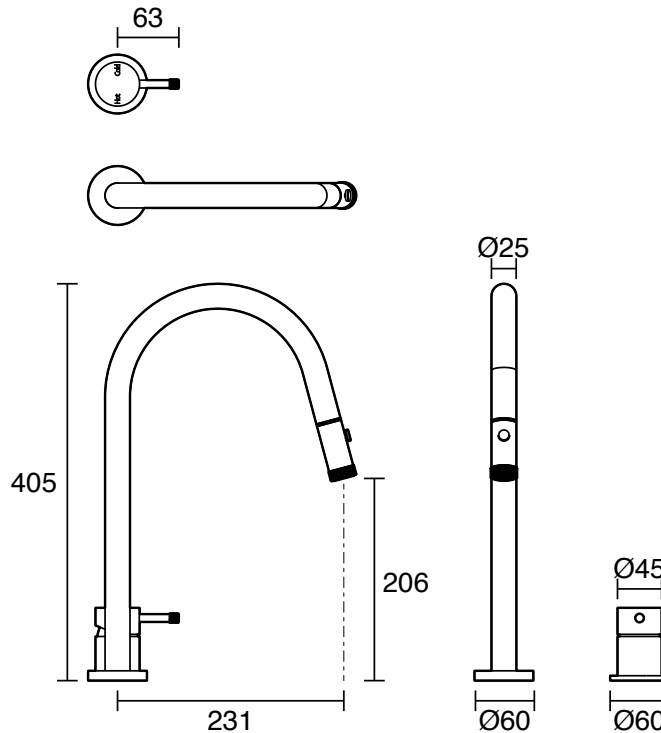

SUSSEX

Sussex Scala Nova Hob Sink Mixer Set Pull Out Spray Chrome (5 Star) Lead Free

43566

SPECIFICATIONS	
Recommended Use	Residential;Commercial
Colour Finish	Polished Chrome
Primary Material	Lead Free Brass
Recommended Pressure Range	150 - 500 kPa as per AS3500
Max Continuous Working Temperature (deg C)	65
Min Continuous Working Temperature (deg C)	1
WARRANTY	
Residential Use (Years)	40
Commercial Use (Years)	10
<i>Please refer to Sussex Warranty page for full Terms and Conditions</i>	

Disclaimer: Products in this specification manual must by regulation be installed by licensed and registered trade people. The manufacturer/distributor reserves the right to vary specifications or delete models from their range without prior notification. Dimensions are nominal measurements only. Dimensions and set-outs listed are correct at time of publication however the manufacturer/distributor takes no responsibility for printing errors.