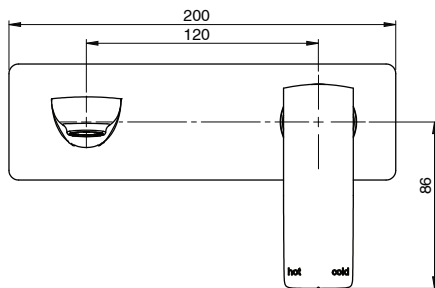

Milli

Milli Glance Wall Bath Mixer Tap Set 180mm Black

2263094

SPECIFICATIONS

Recommended Use	Domestic, Hotel & Commercial
Colour	Matte Black
Finish	Matte
Material	DR Brass
Recommended Pressure Range	150 - 500 kPa
Maximum Continuous Working Temperature	65 deg C
Suitable for Storage Tank Hot Water	Yes
Suitable for Continuous Flow Hot Water	Yes
Suitable for Gravity Feed Hot Water	No

WARRANTY

Warranty - Domestic Use	15 Years
Spare Parts & Labour	12 Months

Please refer to Warranty Page for full Terms and Conditions

Dimensions are nominal measurements only.

CLEANING RECOMMENDATIONS:

We recommend the use of soapy water or approved cleaners. This product should not be cleaned with abrasive materials. Damage caused by any improper treatment is not covered by the product warranty. Refer to Warranty Conditions

Disclaimer: Products in this specification manual must by regulation be installed by licensed and registered trade people. The manufacturer/distributor reserves the right to vary specifications or delete models from their range without prior notification. Dimensions are nominal measurements only. Dimensions and set-outs listed are correct at time of publication however the manufacturer/distributor takes no responsibility for printing errors.

Published 13/07/2022

To see the complete Milli range go to www.reece.com.au

WaterMark
AS/NZS 3718
WMK25986