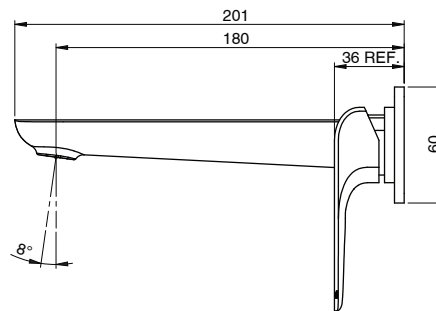

Milli

Milli Glance Wall Bath Mixer Tap Set 180mm Black

2263094

SPECIFICATIONS

Recommended Use	Domestic, Hotel & Commercial
Colour	Matte Black
Finish	Matte
Material	DR Brass
Recommended Pressure Range	150 - 500 kPa
Maximum Continuous Working Temperature	65 deg C
Suitable for Storage Tank Hot Water	Yes
Suitable for Continuous Flow Hot Water	Yes
Suitable for Gravity Feed Hot Water	No

WARRANTY

Warranty - Domestic Use	15 Years
Spare Parts & Labour	12 Months

Please refer to Warranty Page for full Terms and Conditions

Dimensions are nominal measurements only.

CLEANING RECOMMENDATIONS:

We recommend the use of soapy water or approved cleaners. This product should not be cleaned with abrasive materials. Damage caused by any improper treatment is not covered by the product warranty. Refer to Warranty Conditions

Disclaimer: Products in this specification manual must by regulation be installed by licensed and registered trade people. The manufacturer/distributor reserves the right to vary specifications or delete models from their range without prior notification. Dimensions are nominal measurements only. Dimensions and set-outs listed are correct at time of publication however the manufacturer/distributor takes no responsibility for printing errors.

Published 13/07/2022

To see the complete Milli range go to www.reece.com.au

WaterMark
AS/NZS 3718
WMK25986