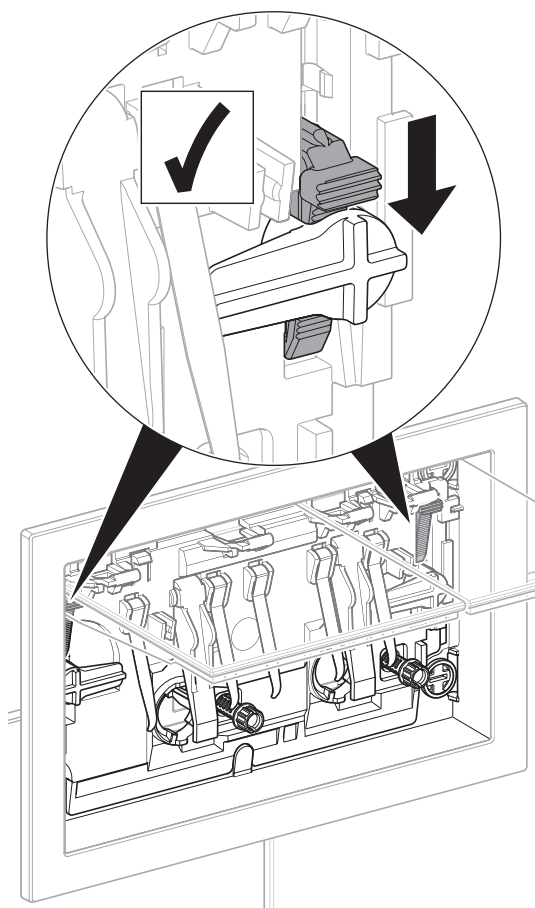

5

Geberit Omega60 Cover Frame Compatible with Omega60 Flush Button

6

7

8

**Geberit Omega60 Cover Frame
Compatible with Omega60 Flush Button**

9

1