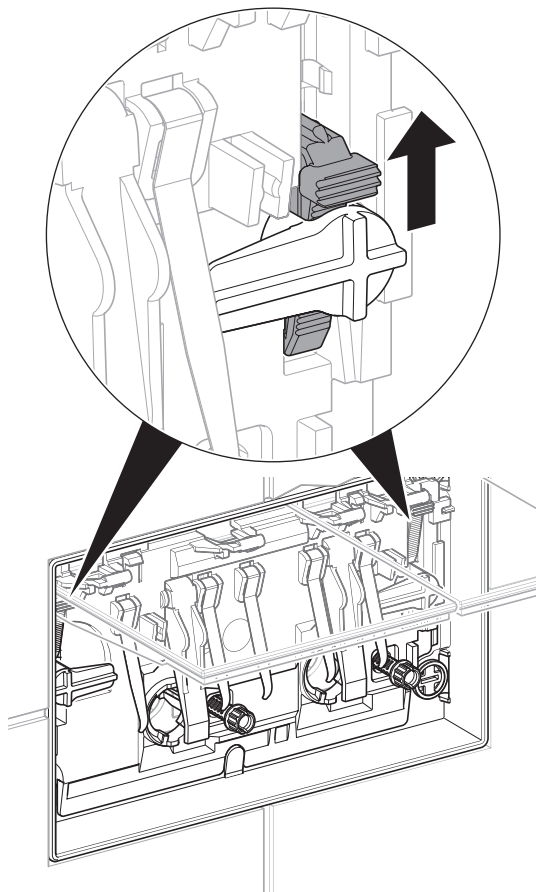

Geberit Omega60 Cover Frame Compatible with Omega60 Flush Button

Plumbers, please ensure a copy of the installation instructions is left with the end user for future reference.

Geberit Omega60 Cover Frame
Compatible with Omega60 Flush Button

1

1

2

3

4

**Geberit Omega60 Cover Frame
Compatible with Omega60 Flush Button**

5

7