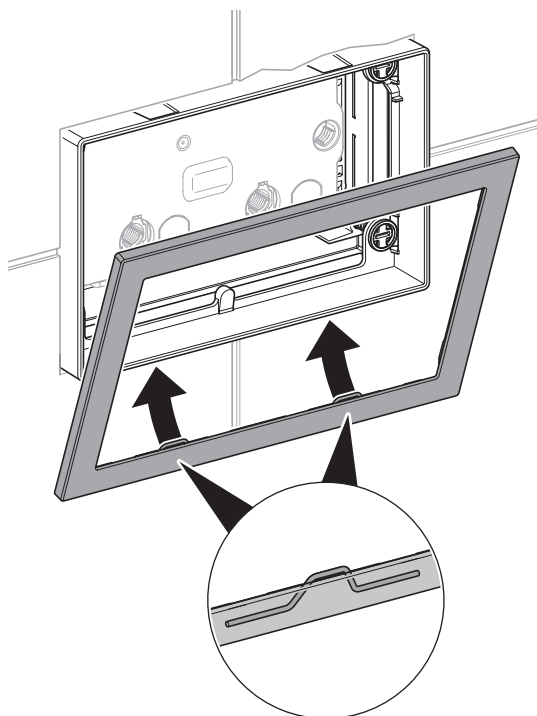

Geberit Omega60 Cover Frame Compatible with Omega60 Flush Button

Plumbers, please ensure a copy of the installation instructions is left with the end user for future reference.

Geberit Omega60 Cover Frame
Compatible with Omega60 Flush Button

6

8

**Geberit Omega60 Cover Frame
Compatible with Omega60 Flush Button**

2

1

2

3

4