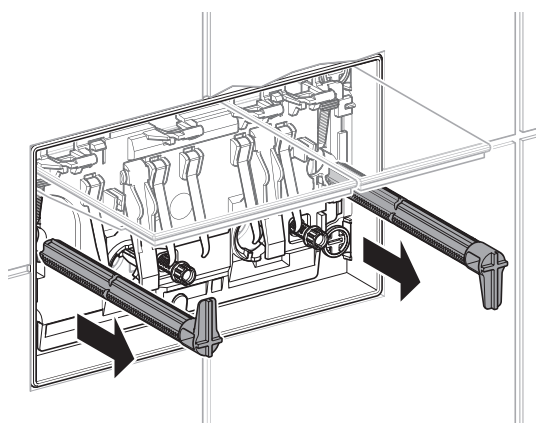

**Geberit Omega60 Cover Frame
Compatible with Omega60 Flush Button**

5

7

6

8