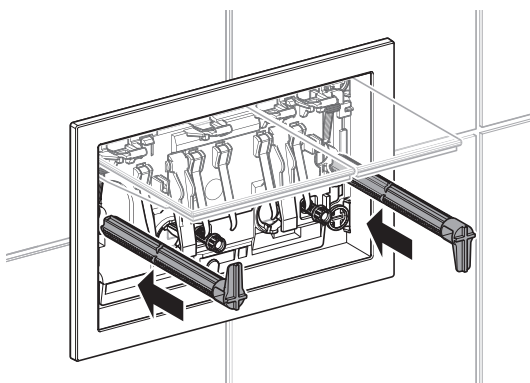

**Geberit Omega60 Cover Frame
Compatible with Omega60 Flush Button**

2

1

2

3

4

5