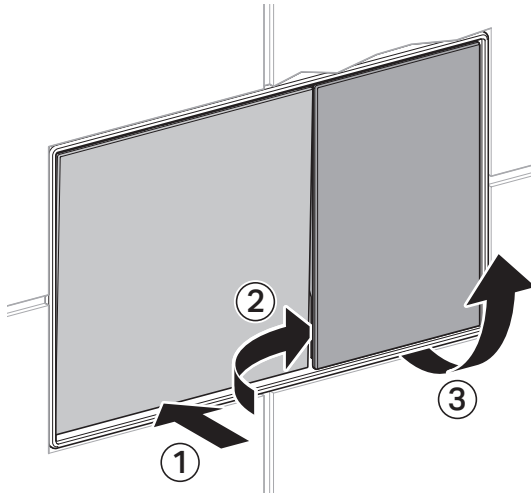

Geberit Omega60 Cover Frame Compatible with Omega60 Flush Button

Plumbers, please ensure a copy of the installation instructions is left with the end user for future reference.

Geberit Omega60 Cover Frame
Compatible with Omega60 Flush Button

1

1

2

3

4

**Geberit Omega60 Cover Frame
Compatible with Omega60 Flush Button**

5

7