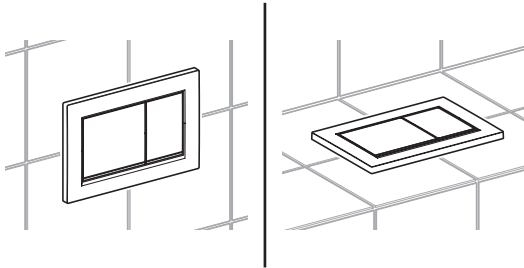

Geberit Omega60 Cover Frame Compatible with Omega60 Flush Button

Plumbers, please ensure a copy of the installation instructions is left with the end user for future reference.

Geberit Omega60 Cover Frame
Compatible with Omega60 Flush Button

1

1

2

3

4

**Geberit Omega60 Cover Frame
Compatible with Omega60 Flush Button**

5

7