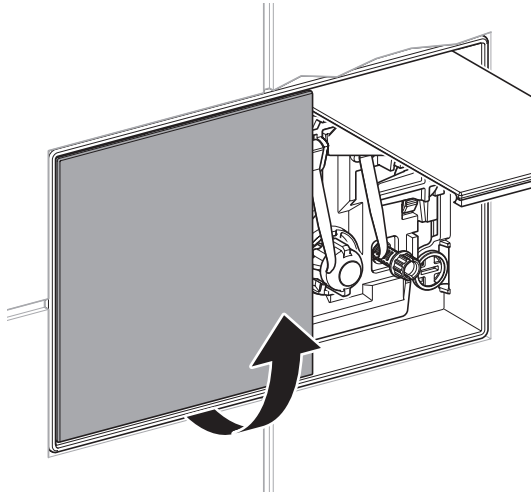

Geberit Omega60 Cover Frame Compatible with Omega60 Flush Button

Plumbers, please ensure a copy of the installation instructions is left with the end user for future reference.

Geberit Omega60 Cover Frame
Compatible with Omega60 Flush Button

1

1

2

3

4

**Geberit Omega60 Cover Frame
Compatible with Omega60 Flush Button**

5

7