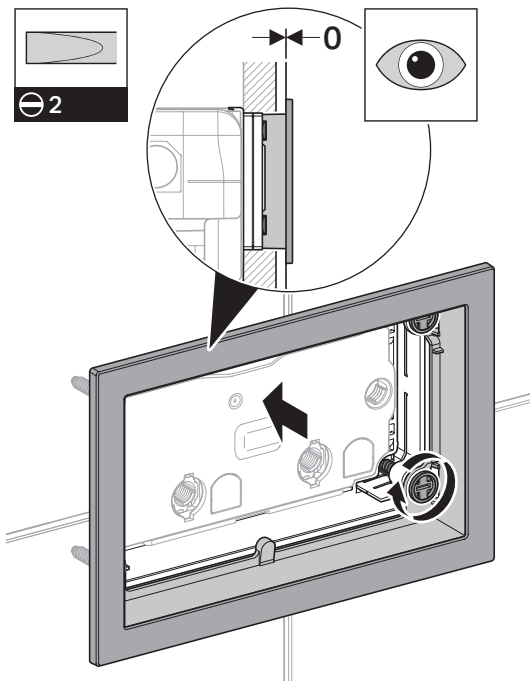

Geberit Omega60 Cover Frame Compatible with Omega60 Flush Button

Plumbers, please ensure a copy of the installation instructions is left with the end user for future reference.

Geberit Omega60 Cover Frame
Compatible with Omega60 Flush Button

1

1

2

3

4

**Geberit Omega60 Cover Frame
Compatible with Omega60 Flush Button**

5

7

6

8

**Geberit Omega60 Cover Frame
Compatible with Omega60 Flush Button**

2

1

2

3

4