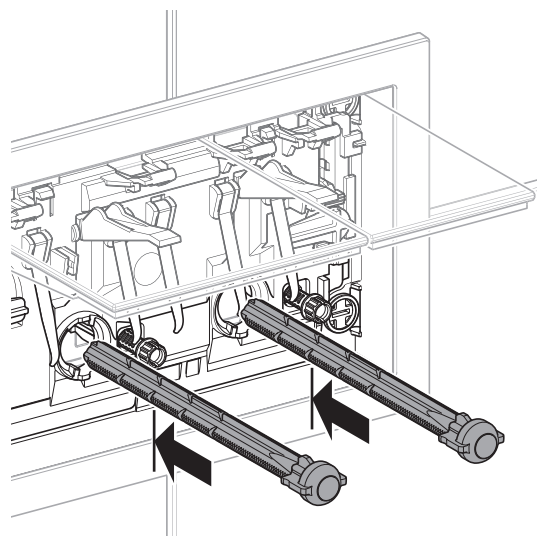

5

Geberit Omega60 Cover Frame Compatible with Omega60 Flush Button

6

7

8

**Geberit Omega60 Cover Frame
Compatible with Omega60 Flush Button**

9

1