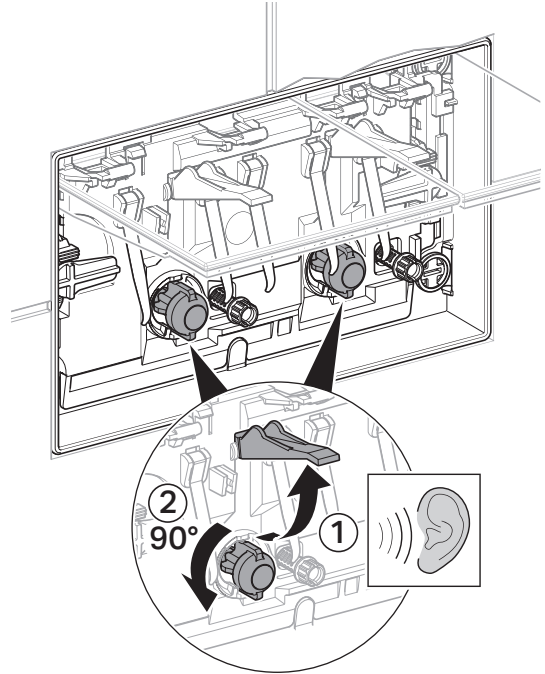

Geberit Omega60 Cover Frame Compatible with Omega60 Flush Button

Plumbers, please ensure a copy of the installation instructions is left with the end user for future reference.

Geberit Omega60 Cover Frame
Compatible with Omega60 Flush Button

1

1

2

3

4

**Geberit Omega60 Cover Frame
Compatible with Omega60 Flush Button**

5

7

6

8

**Geberit Omega60 Cover Frame
Compatible with Omega60 Flush Button**

2

1

2

3

4