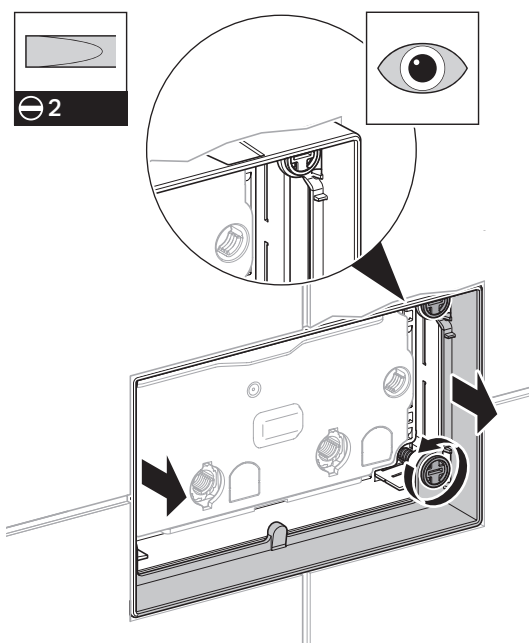

Geberit Omega60 Cover Frame Compatible with Omega60 Flush Button

Plumbers, please ensure a copy of the installation instructions is left with the end user for future reference.

Geberit Omega60 Cover Frame
Compatible with Omega60 Flush Button

1

1

2

3

4

**Geberit Omega60 Cover Frame
Compatible with Omega60 Flush Button**

5

7

6

8

**Geberit Omega60 Cover Frame
Compatible with Omega60 Flush Button**

2

1

2

3

4