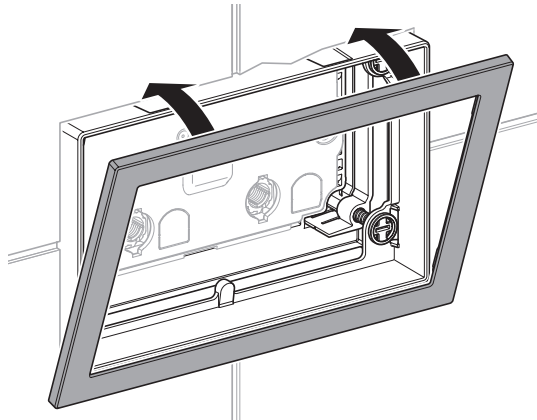

Geberit Omega60 Cover Frame Compatible with Omega60 Flush Button

Plumbers, please ensure a copy of the installation instructions is left with the end user for future reference.

Geberit Omega60 Cover Frame
Compatible with Omega60 Flush Button

6

8

**Geberit Omega60 Cover Frame
Compatible with Omega60 Flush Button**

2

1

2

3

4