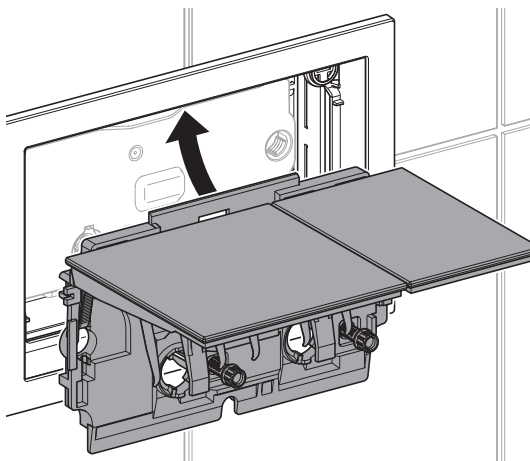

6

8

**Geberit Omega60 Cover Frame
Compatible with Omega60 Flush Button**

2

1

2

3

4