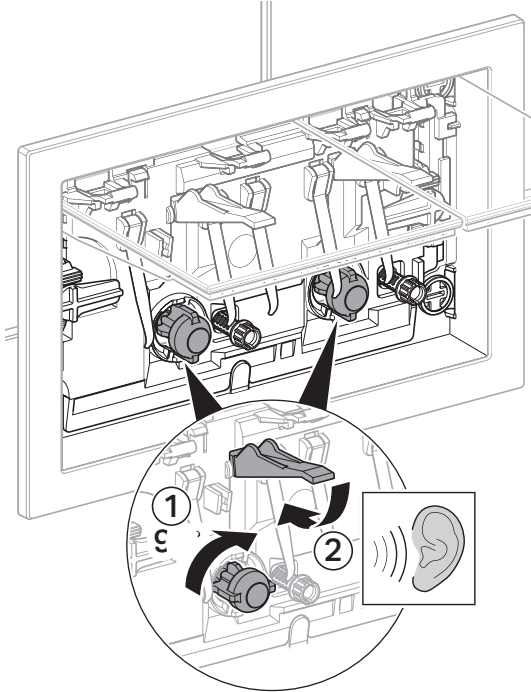

5

Geberit Omega60 Cover Frame Compatible with Omega60 Flush Button

6

7

8

**Geberit Omega60 Cover Frame
Compatible with Omega60 Flush Button**

9

1