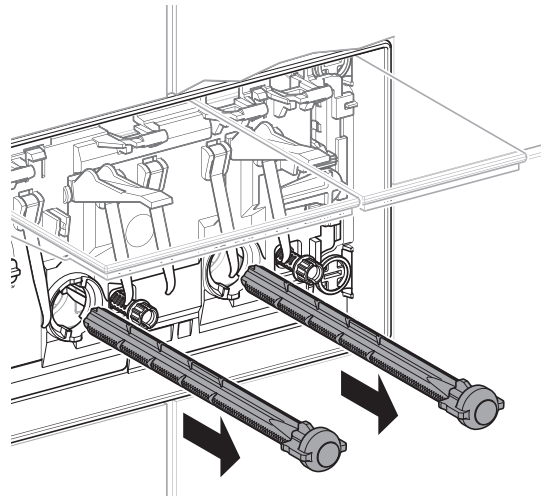

Geberit Omega60 Cover Frame Compatible with Omega60 Flush Button

Plumbers, please ensure a copy of the installation instructions is left with the end user for future reference.

Geberit Omega60 Cover Frame
Compatible with Omega60 Flush Button

1

1

2

3

4

**Geberit Omega60 Cover Frame
Compatible with Omega60 Flush Button**

5

7