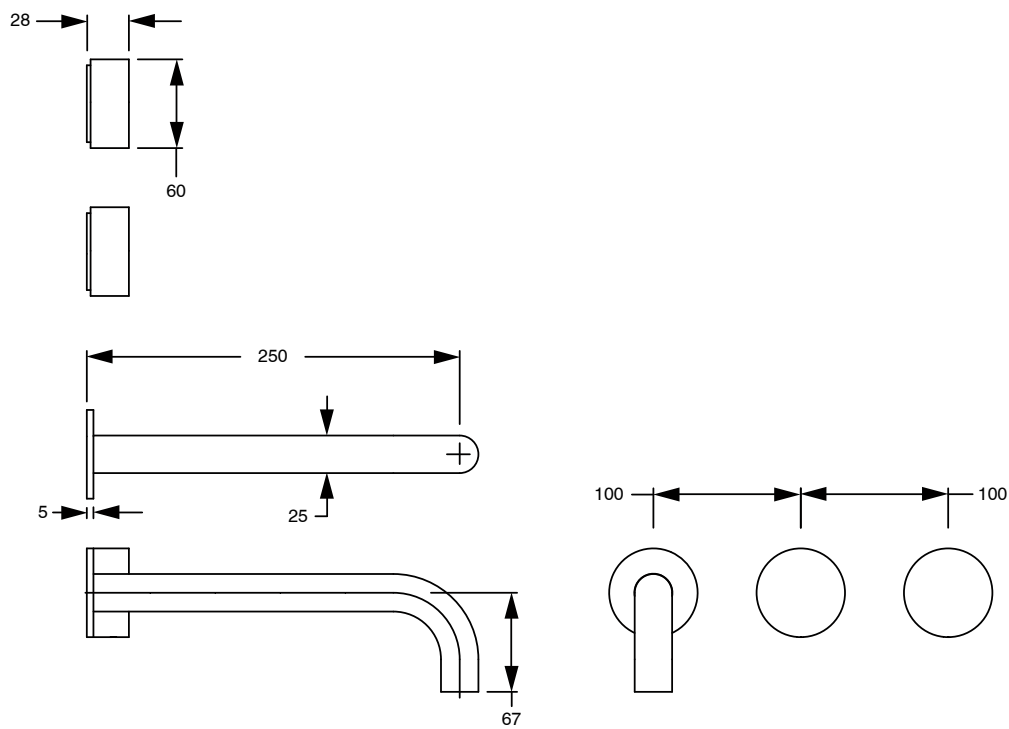

SUSSEX

Sussex Pure Wall Bath Hostess System 250mm Right Hand with Linear Textured Handles Chrome

2224838

SPECIFICATIONS

Recommended Use	Residential;Commercial
Colour Finish	Polished Chrome
Primary Material	DR Brass
Recommended Pressure Range	150 - 500 kPa as per AS3500
Max Continuous Working Temperature (deg C)	65
Min Continuous Working Temperature (deg C)	1

WARRANTY

Residential Use (Years)	40
Commercial Use (Years)	10

Please refer to Sussex Warranty page for full Terms and Conditions

Dimensions are nominal measurements only.

CLEANING RECOMMENDATIONS:

We recommend the use of soapy water or approved cleaners. This product should not be cleaned with abrasive materials. Damage caused by any improper treatment is not covered by the product warranty. Refer to Warranty Conditions

Disclaimer: Products in this specification manual must by regulation be installed by licensed and registered trade people. The manufacturer/distributor reserves the right to vary specifications or delete models from their range without prior notification. Dimensions are nominal measurements only. Dimensions and set-outs listed are correct at time of publication however the manufacturer/distributor takes no responsibility for printing errors.

Published 30/03/2026

To see the complete Sussex range go to www.reece.com.au