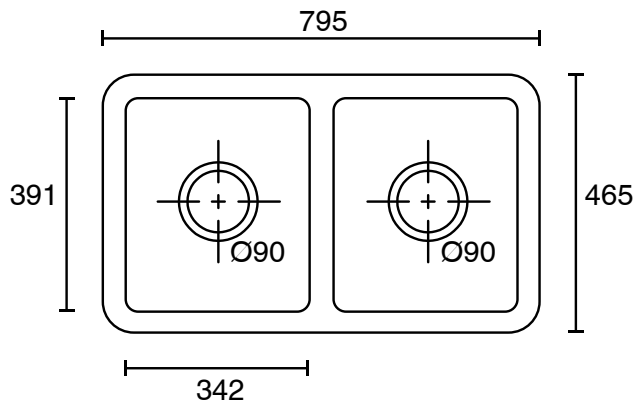

### SPECIFICATIONS

Recommended Use	Domestic, Hotel & Commercial
Sink Colour	White
Finish	Gloss
Material	Heavy Duty Fine Fireclay
Bowl Type	Double Bowl
Bowl Configuration	No Drainer
Combined Bowl Capacity	46 ltr
Mounting	Butler Style / Undermount
Overflow Configuration	No Overflow
Taphole Configuration	No Taphole
Plug & Waste Size	90mm Basket Waste
Plug & Waste	Included

Dimensions are nominal measurements only.