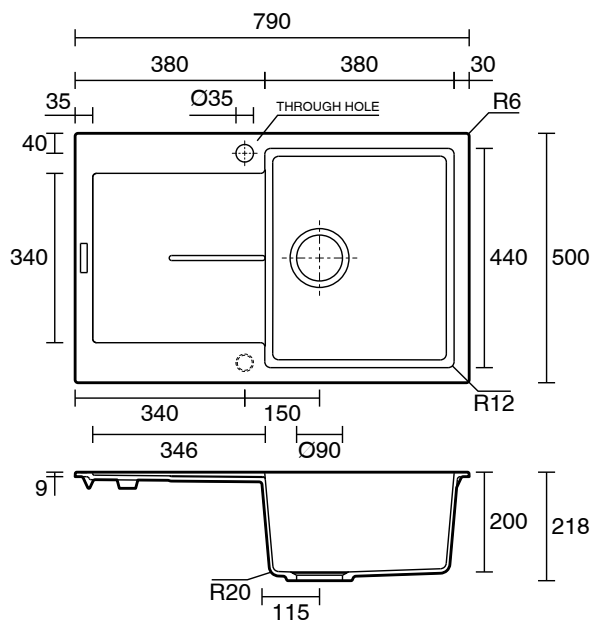

Dimensions are nominal measurements only.

CLEANING RECOMMENDATIONS:

We recommend the use of soapy water or approved cleaners. This product should not be cleaned with abrasive materials. Damage caused by any improper treatment is not covered by the product warranty. Refer to Warranty Conditions

Disclaimer: Products in this specification manual must by regulation be installed by licensed and registered trade people. The manufacturer/distributor reserves the right to vary specifications or delete models from their range without prior notification. Dimensions are nominal measurements only. Dimensions and set-outs listed are correct at time of publication however the manufacturer/distributor takes no responsibility for printing errors.

Published 27/11/2023

To see the complete Memo range go to www.reece.com.au