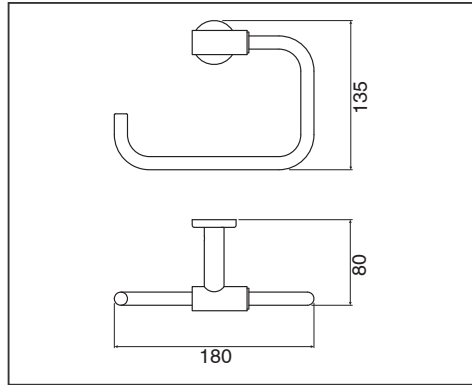

Square Guest Toilet Roll Holder
2202626