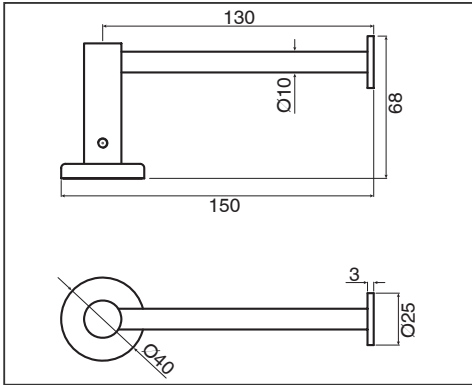

mizu

Mizu Drift Accessories Brushed Gold

Straight Toilet Roll Holder
2202625