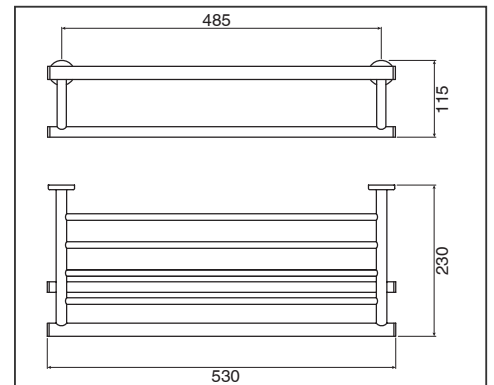

Towel Rack 530mm
2202627

Glass Shelf
2202628

Dimensions are nominal measurements only.

Please ensure a copy of the installation instructions is left with the end user for future reference