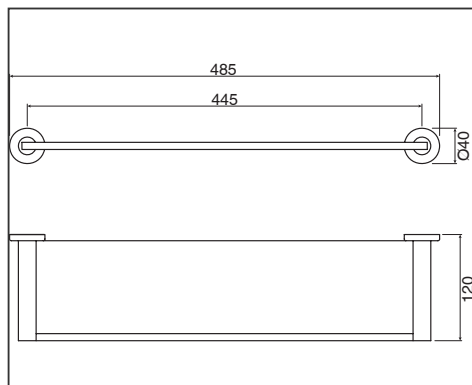

Disclaimer: Products in this specification manual must by regulation be installed by licensed and registered trade people. The manufacturer/distributor reserves the right to vary specifications or delete models from their range without prior notification. Dimensions are nominal measurements only. Dimensions and set-outs listed are correct at time of publication however the manufacturer/distributor takes no responsibility for printing errors.

Published 06/04/2021

mizu

Mizu Drift Accessories Brushed Gold

Straight Toilet Roll Holder
2202625

Square Guest Toilet Roll Holder
2202626

Rob Hook
2202624

Single Towel Rail 760mm
2202622

Double Towel Rail 760mm
2202623

Towel Rack 530mm
2202627

Glass Shelf
2202628

Dimensions are nominal measurements only.

Please ensure a copy of the installation instructions is left with the end user for future reference