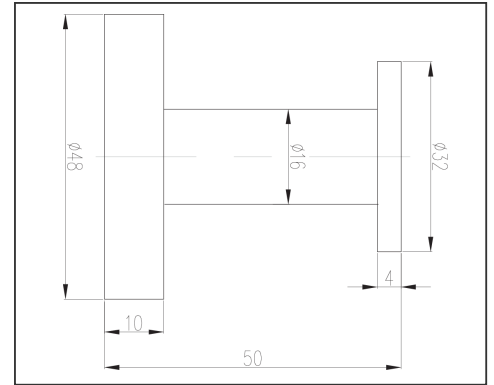

Rob Hook
2202624