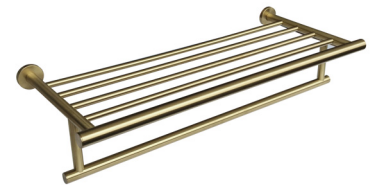

mizu

Mizu Drift Accessories Brushed Gold

Straight Toilet Roll Holder
2202625

Square Guest Toilet Roll Holder
2202626

Robe Hook
2202624

Single Towel Rail 700mm
2202622

Double Towel Rail 700mm
2202623

Towel Rack 530mm
2202627

Glass Shelf
2202628

NOTE:

Wall materials vary. The accessory fixing kit supplied is suited for solid wall fixing. For timber framed walls, please ensure the accessory is fixed to a stud/noggin behind the wall. Where stud/noggin is not available, please use suitable hollow wall fixing.