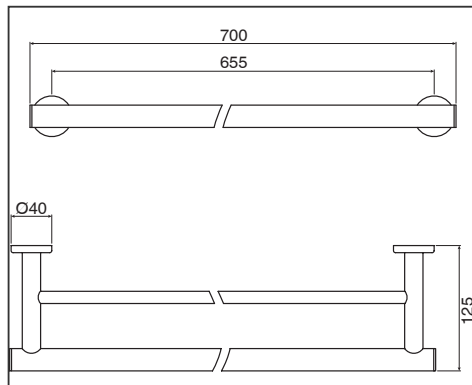

Published 06/04/2021

mizu

Mizu Drift Accessories Brushed Gold

Straight Toilet Roll Holder
2202625

Square Guest Toilet Roll Holder
2202626

Rob Hook
2202624

Single Towel Rail 760mm
2202622

Double Towel Rail 760mm
2202623

Towel Rack 530mm
2202627

Glass Shelf
2202628

Dimensions are nominal measurements only.

Please ensure a copy of the installation instructions is left with the end user for future reference