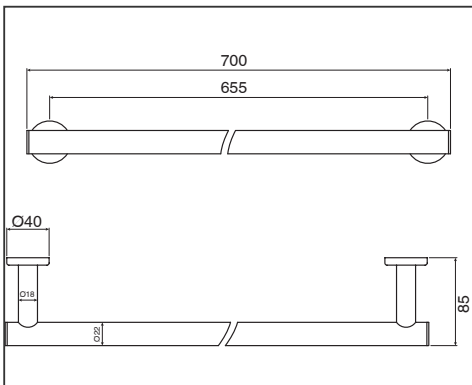

Single Towel Rail 760mm
2202622