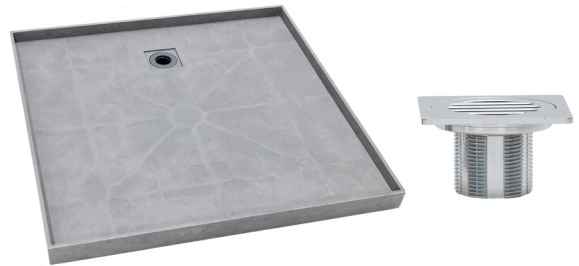

Posh Solus Tile Over Shower Tray with Rear Stainless Steel Square Floor Waste 900mm x 900mm

9512233

SPECIFICATIONS

Recommended Use	Domestic, Hotel & Commercial
Shower Base Colour	Grey
Shower Base Material	SMC
Shower Grate Material	Stainless Steel (316 Grade)
Waste Position	Centre Rear
Shower Base Waste Size	50 mm
Weight of Shower Base	20 kg
Usage	Corner & Alcove Install

WARRANTY

Warranty - Domestic Use	10 Years
Spare Parts & Labour	12 Months

Please refer to Warranty Page for full Terms and Conditions

Dimensions are nominal measurements only.

CLEANING RECOMMENDATIONS:

We recommend the use of soapy water or approved cleaners. This product should not be cleaned with abrasive materials. Damage caused by any improper treatment is not covered by the product warranty. Refer to Warranty Conditions

Disclaimer: Products in this specification manual must by regulation be installed by licensed and registered trade people. The manufacturer/distributor reserves the right to vary specifications or delete models from their range without prior notification. Dimensions are nominal measurements only. Dimensions and set-outs listed are correct at time of publication however the manufacturer/distributor takes no responsibility for printing errors.

Published 31/07/2023

To see the complete Posh range go to
www.reece.com.au