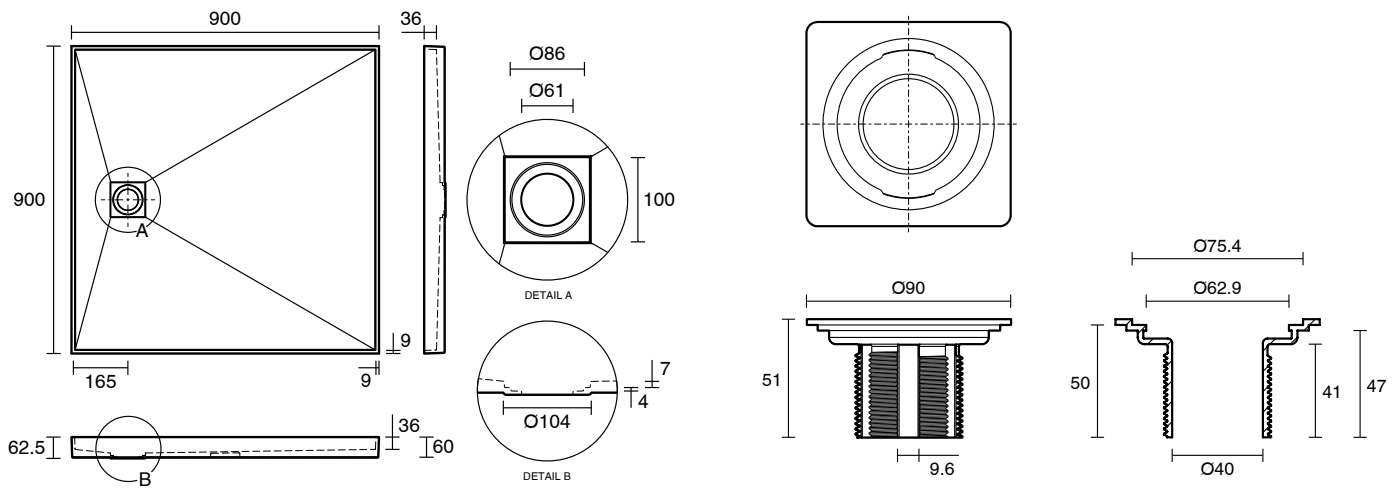

Posh Solus Tile Over Shower Tray with Rear Stainless Steel Square Floor Waste 900mm x 900mm

9512233

SPECIFICATIONS

Recommended Use	Domestic, Hotel & Commercial
Shower Base Colour	Grey
Shower Base Material	SMC
Shower Grate Material	Stainless Steel (316 Grade)
Waste Position	Centre Rear
Shower Base Waste Size	50 mm
Weight of Shower Base	20 kg
Usage	Corner & Alcove Install

WARRANTY

Warranty - Domestic Use	10 Years
Spare Parts & Labour	12 Months

Please refer to Warranty Page for full Terms and Conditions

Dimensions are nominal measurements only.

CLEANING RECOMMENDATIONS:

We recommend the use of soapy water or approved cleaners. This product should not be cleaned with abrasive materials. Damage caused by any improper treatment is not covered by the product warranty. Refer to Warranty Conditions

Disclaimer: Products in this specification manual must by regulation be installed by licensed and registered trade people. The manufacturer/distributor reserves the right to vary specifications or delete models from their range without prior notification. Dimensions are nominal measurements only. Dimensions and set-outs listed are correct at time of publication however the manufacturer/distributor takes no responsibility for printing errors.

Published 31/07/2023

To see the complete Posh range go to
www.reece.com.au