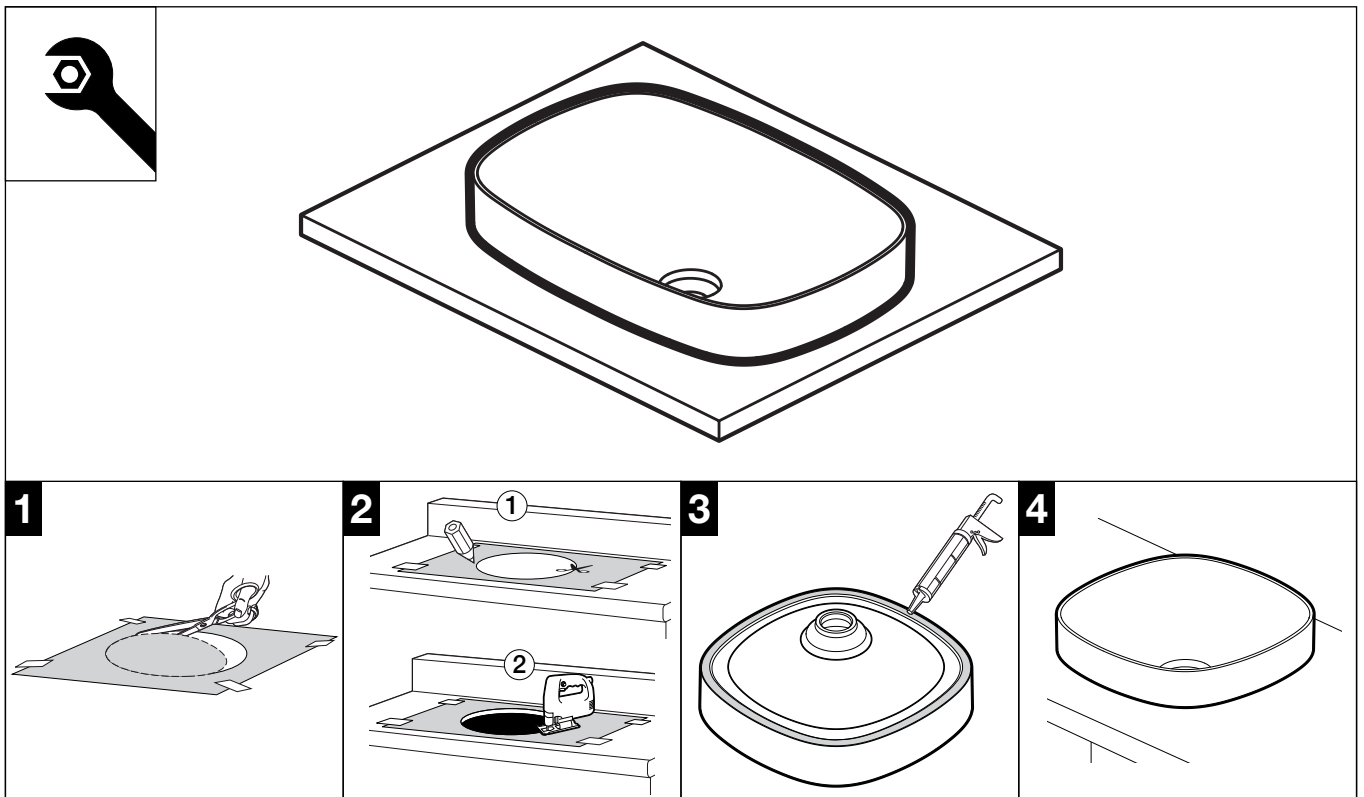

Roca Inspira Soft Rectangle Semi Inset Basin 550mm x 370mm

INSTALLATION INSTRUCTIONS

Plumbers, please ensure a copy of the installation instructions is left with the end user for future reference.

Roca Inspira Soft Rectangle Semi Inset Basin 550mm x 370mm

INSTALLATION INSTRUCTIONS

Recommended tap placement only.
Specific dimensions apply for Tap selected.