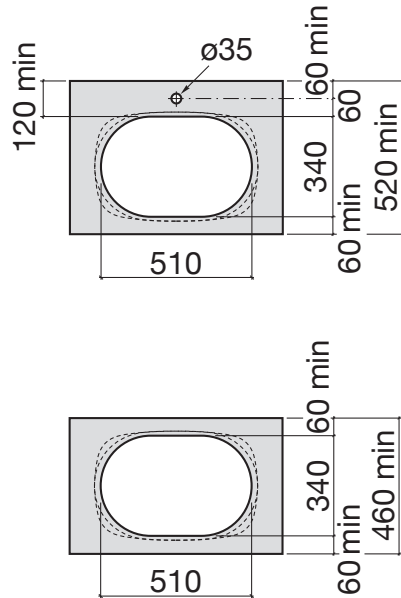

Roca Inspira Soft Rectangle Semi Inset Basin 550mm x 370mm

INSTALLATION INSTRUCTIONS

Plumbers, please ensure a copy of the installation instructions is left with the end user for future reference.

Roca Inspira Soft Rectangle Semi Inset Basin 550mm x 370mm

INSTALLATION INSTRUCTIONS

Recommended tap placement only.
Specific dimensions apply for Tap selected.