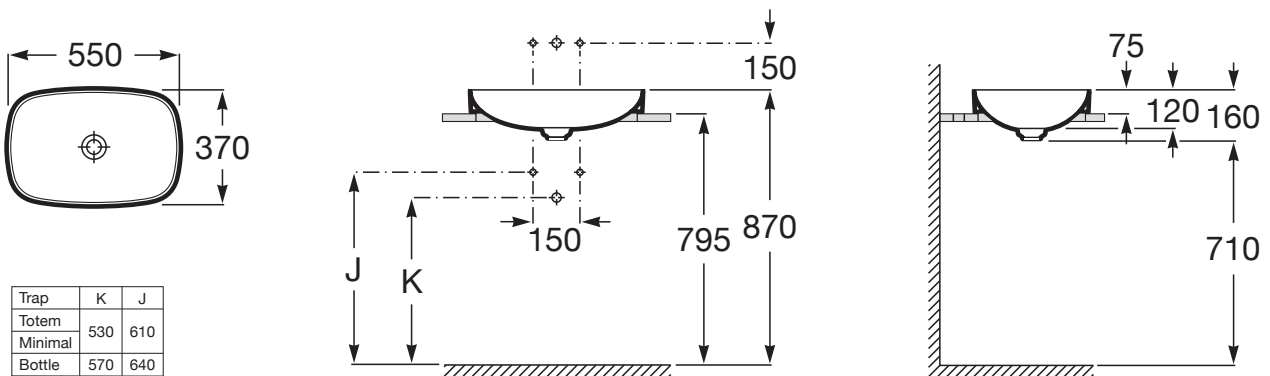

Roca Inspira Soft Rectangle Semi Inset Basin 550mm x 370mm

INSTALLATION INSTRUCTIONS

Plumbers, please ensure a copy of the installation instructions is left with the end user for future reference.

Roca Inspira Soft Rectangle Semi Inset Basin 550mm x 370mm

INSTALLATION INSTRUCTIONS

Recommended tap placement only.
Specific dimensions apply for Tap selected.