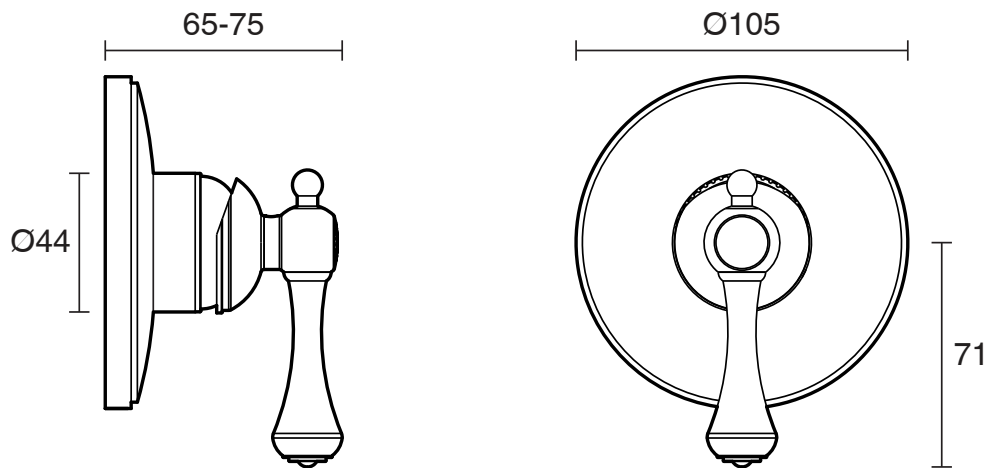

KADO

Kado Era Shower Mixer Brushed Nickel

9512094

| SPECIFICATIONS | |
|--|------------------------------|
| Recommended Use | Domestic, Hotel & Commercial |
| Colour | Brushed Nickel |
| Finish | Brushed |
| Material | DR Brass |
| Recommended Pressure Range | 150 - 500 kPa |
| Maximum Continuous Working Temperature | 80 deg C |
| Suitable for Storage Tank Hot Water | Yes |
| Suitable for Continuous Flow Hot Water | Yes |
| Suitable for Gravity Feed Hot Water | No |
| WARRANTY | |
| Warranty - Domestic Use | 10 Years |
| Spare Parts & Labour | 12 Months |
| <i>Please refer to Warranty Page for full Terms and Conditions</i> | |