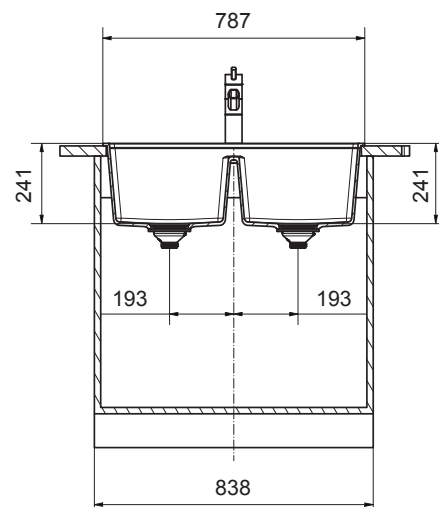

Franke City MRG620-36/36FTLMB Double Bowl Inset Sink with Tap Ledge Matte Black

2414015

SPECIFICATIONS

Recommended Use	Domestic, Hotel & Commercial
Plug & Waste	Basket Waste with Cover
Bowl Type	Double Bowl
Bowl Configuration	Double Bowl No Drainer
Bowl Divider	Full Height
Mounting	Inset
Overflow Configuration	Overflow
Taphole Configuration	7 Pre-Drilled
Sink Colour	Matte Black
Finish	Matte
Material	Fragranite
Plug & Waste Size	90mm

WARRANTY

Warranty - Domestic Use	50 Years - Replacement Only
Warranty - Commercial Use	12 Months - Replacement Only
Spare Parts (Plug and waste, clips)	12 Months - Parts and Labour

Please refer to Warranty Page for full Terms and Conditions

NOTE

Sinks must be installed using an instruction manual. No responsibility will be taken for damage that occurs where an instruction manual has not been used.

CLEANING RECOMMENDATIONS:

We recommend the use of soapy water or approved cleaners. This product should not be cleaned with abrasive materials. Damage caused by any improper treatment is not covered by the product warranty. Refer to Warranty Conditions

To see the complete Franke range go to www.reece.com.au