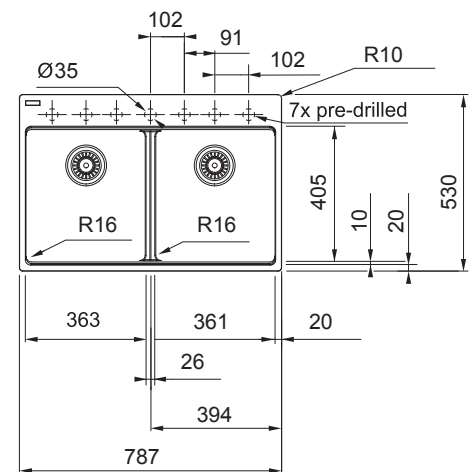

Franke City MRG620-36/36FTLMB Double Bowl Inset Sink with Tap Ledge Matte Black

2414015

SPECIFICATIONS

Recommended Use	Domestic, Hotel & Commercial
Plug & Waste	Basket Waste with Cover
Bowl Type	Double Bowl
Bowl Configuration	Double Bowl No Drainer
Bowl Divider	Full Height
Mounting	Inset
Overflow Configuration	Overflow
Taphole Configuration	7 Pre-Drilled
Sink Colour	Matte Black
Finish	Matte
Material	Fragranite
Plug & Waste Size	90mm

WARRANTY

Warranty - Domestic Use	50 Years - Replacement Only
Warranty - Commercial Use	12 Months - Replacement Only
Spare Parts (Plug and waste, clips)	12 Months - Parts and Labour

Please refer to Warranty Page for full Terms and Conditions

NOTE

Sinks must be installed using an instruction manual. No responsibility will be taken for damage that occurs where an instruction manual has not been used.

CLEANING RECOMMENDATIONS:

We recommend the use of soapy water or approved cleaners. This product should not be cleaned with abrasive materials. Damage caused by any improper treatment is not covered by the product warranty. Refer to Warranty Conditions

To see the complete Franke range go to www.reece.com.au