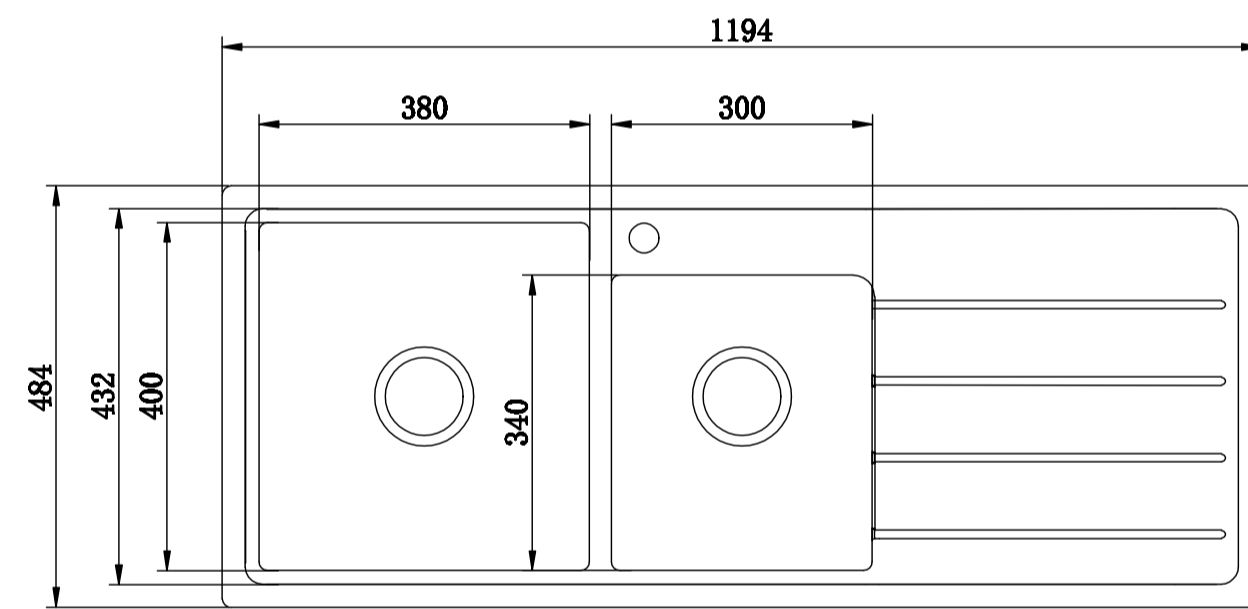

1172mm

R15mm

Memo Hugo Black Granite Sink Inset Mount Installation

Reece Codes: 2402870 Memo Hugo 1 3/4 Bowl Sink 1th Lhb G/Bk
2402871 Memo Hugo 1 3/4 Bowl Sink 1th Rhb G/Bk

462mm

**Please note that cutout template is provided as a guide only.
This cutout template should be checked against actual sink unit
to determine correct fit.**