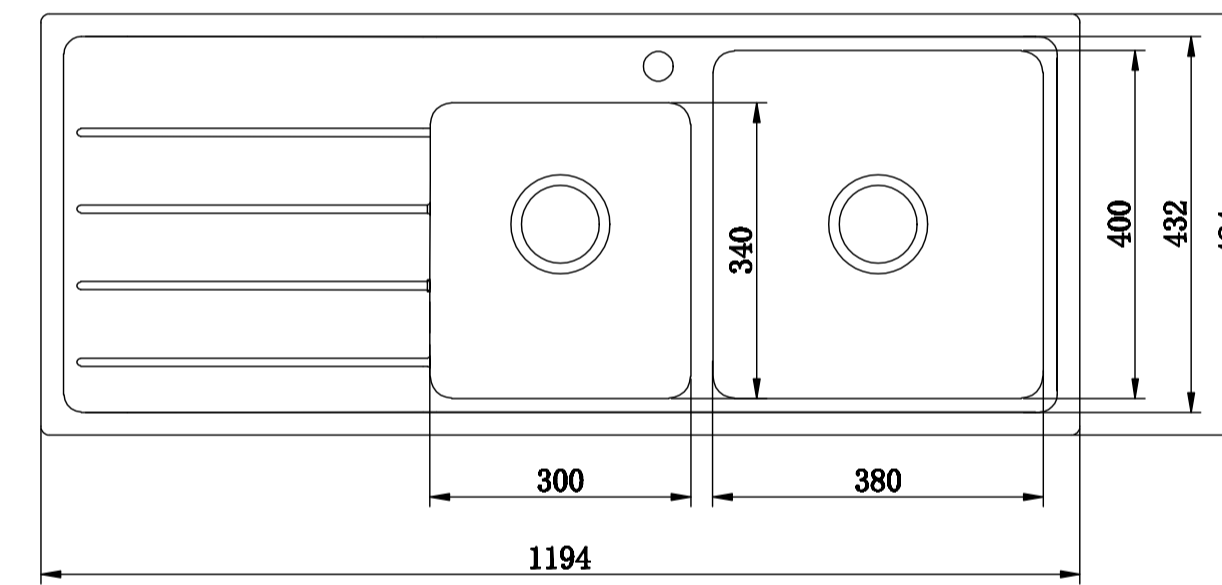

1172mm

R15mm

Memo Hugo Black Granite Sink Inset Mount Installation

Reece Codes: 2402870 Memo Hugo 1 3/4 Bowl Sink 1th Lhb G/Bk
2402871 Memo Hugo 1 3/4 Bowl Sink 1th Rhb G/Bk

462mm

**Please note that cutout template is provided as a guide only.
This cutout template should be checked against actual sink unit
to determine correct fit.**